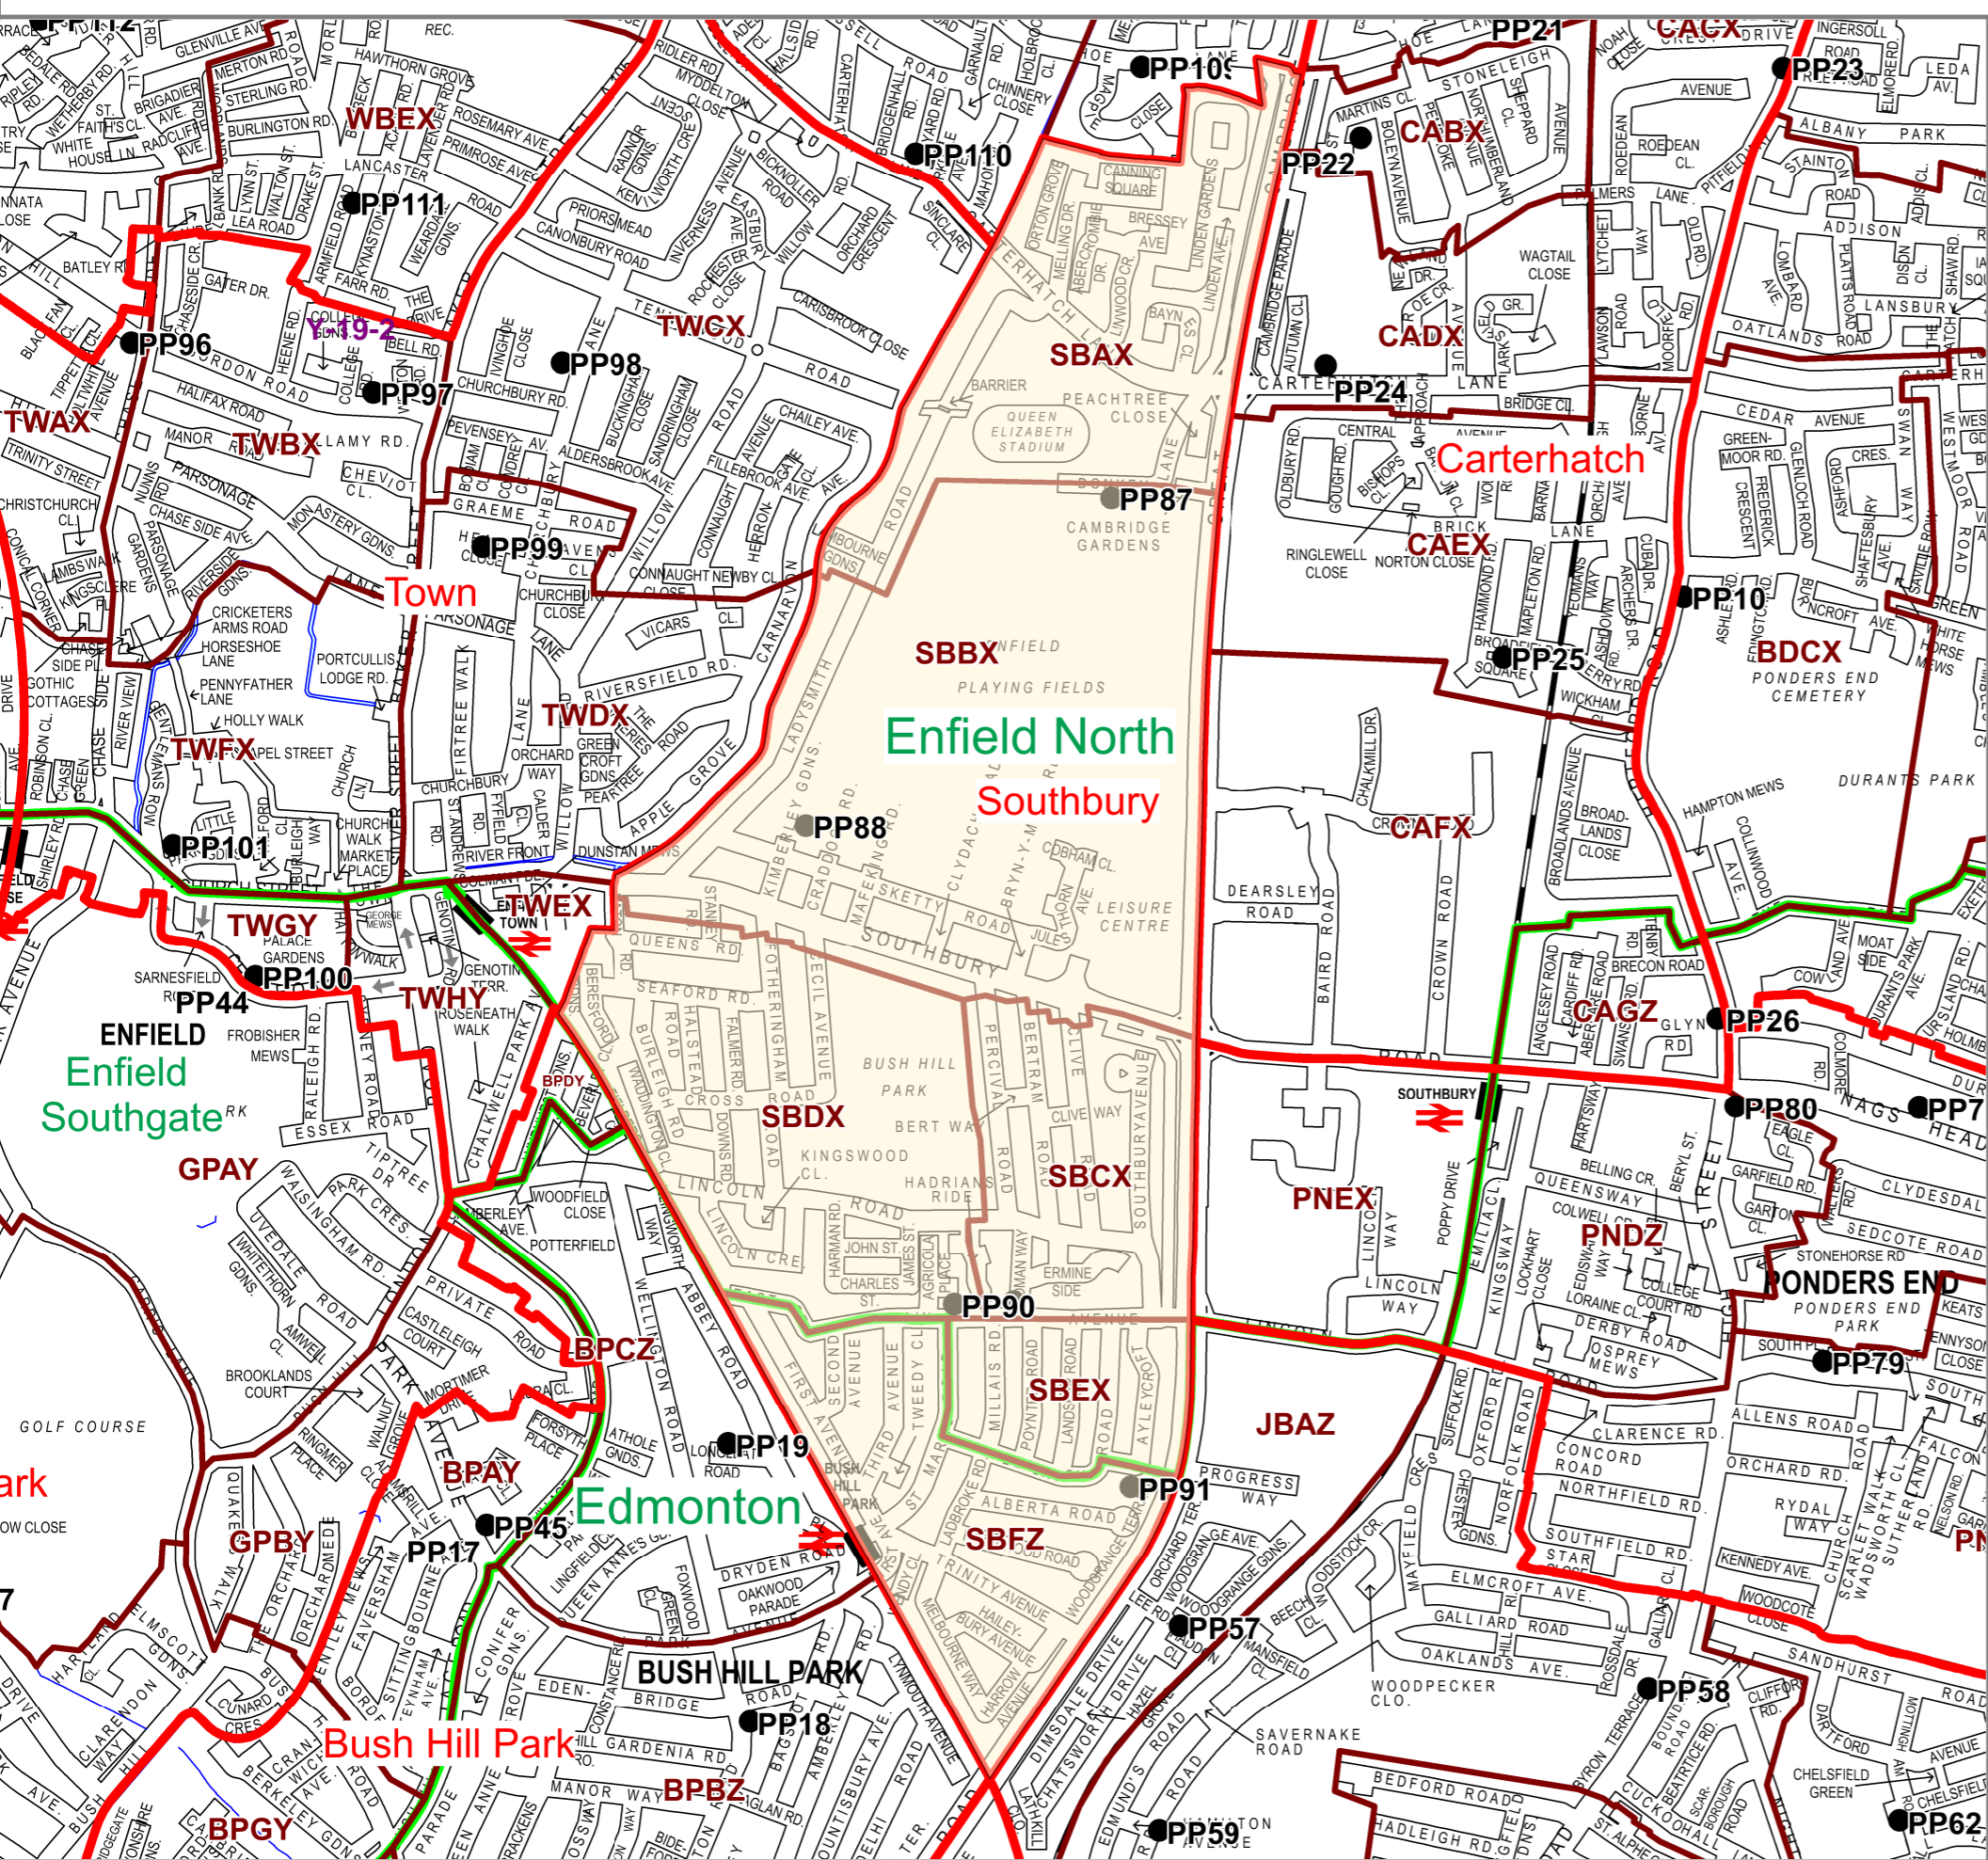

Southbury Ward - Polling Scheme 2023

ENFIELD
Council

Map Ref	Location of proposed Polling Place
PP87	Temporary Building (Enfield Playing Fields Car Park)
PP88	Ellenborough Table Tennis Club
PP89	Wheatsheaf Hall
PP90	John Jackson Library
PP91	Ayley Croft Community Hall

Key

- 2022 Ward Boundary
- 2010 Constituency Boundary
- Proposed Polling District boundary
- Proposed Polling Place

© Crown copyright and database rights 2022
Ordnance Survey
Licence No. 100019820