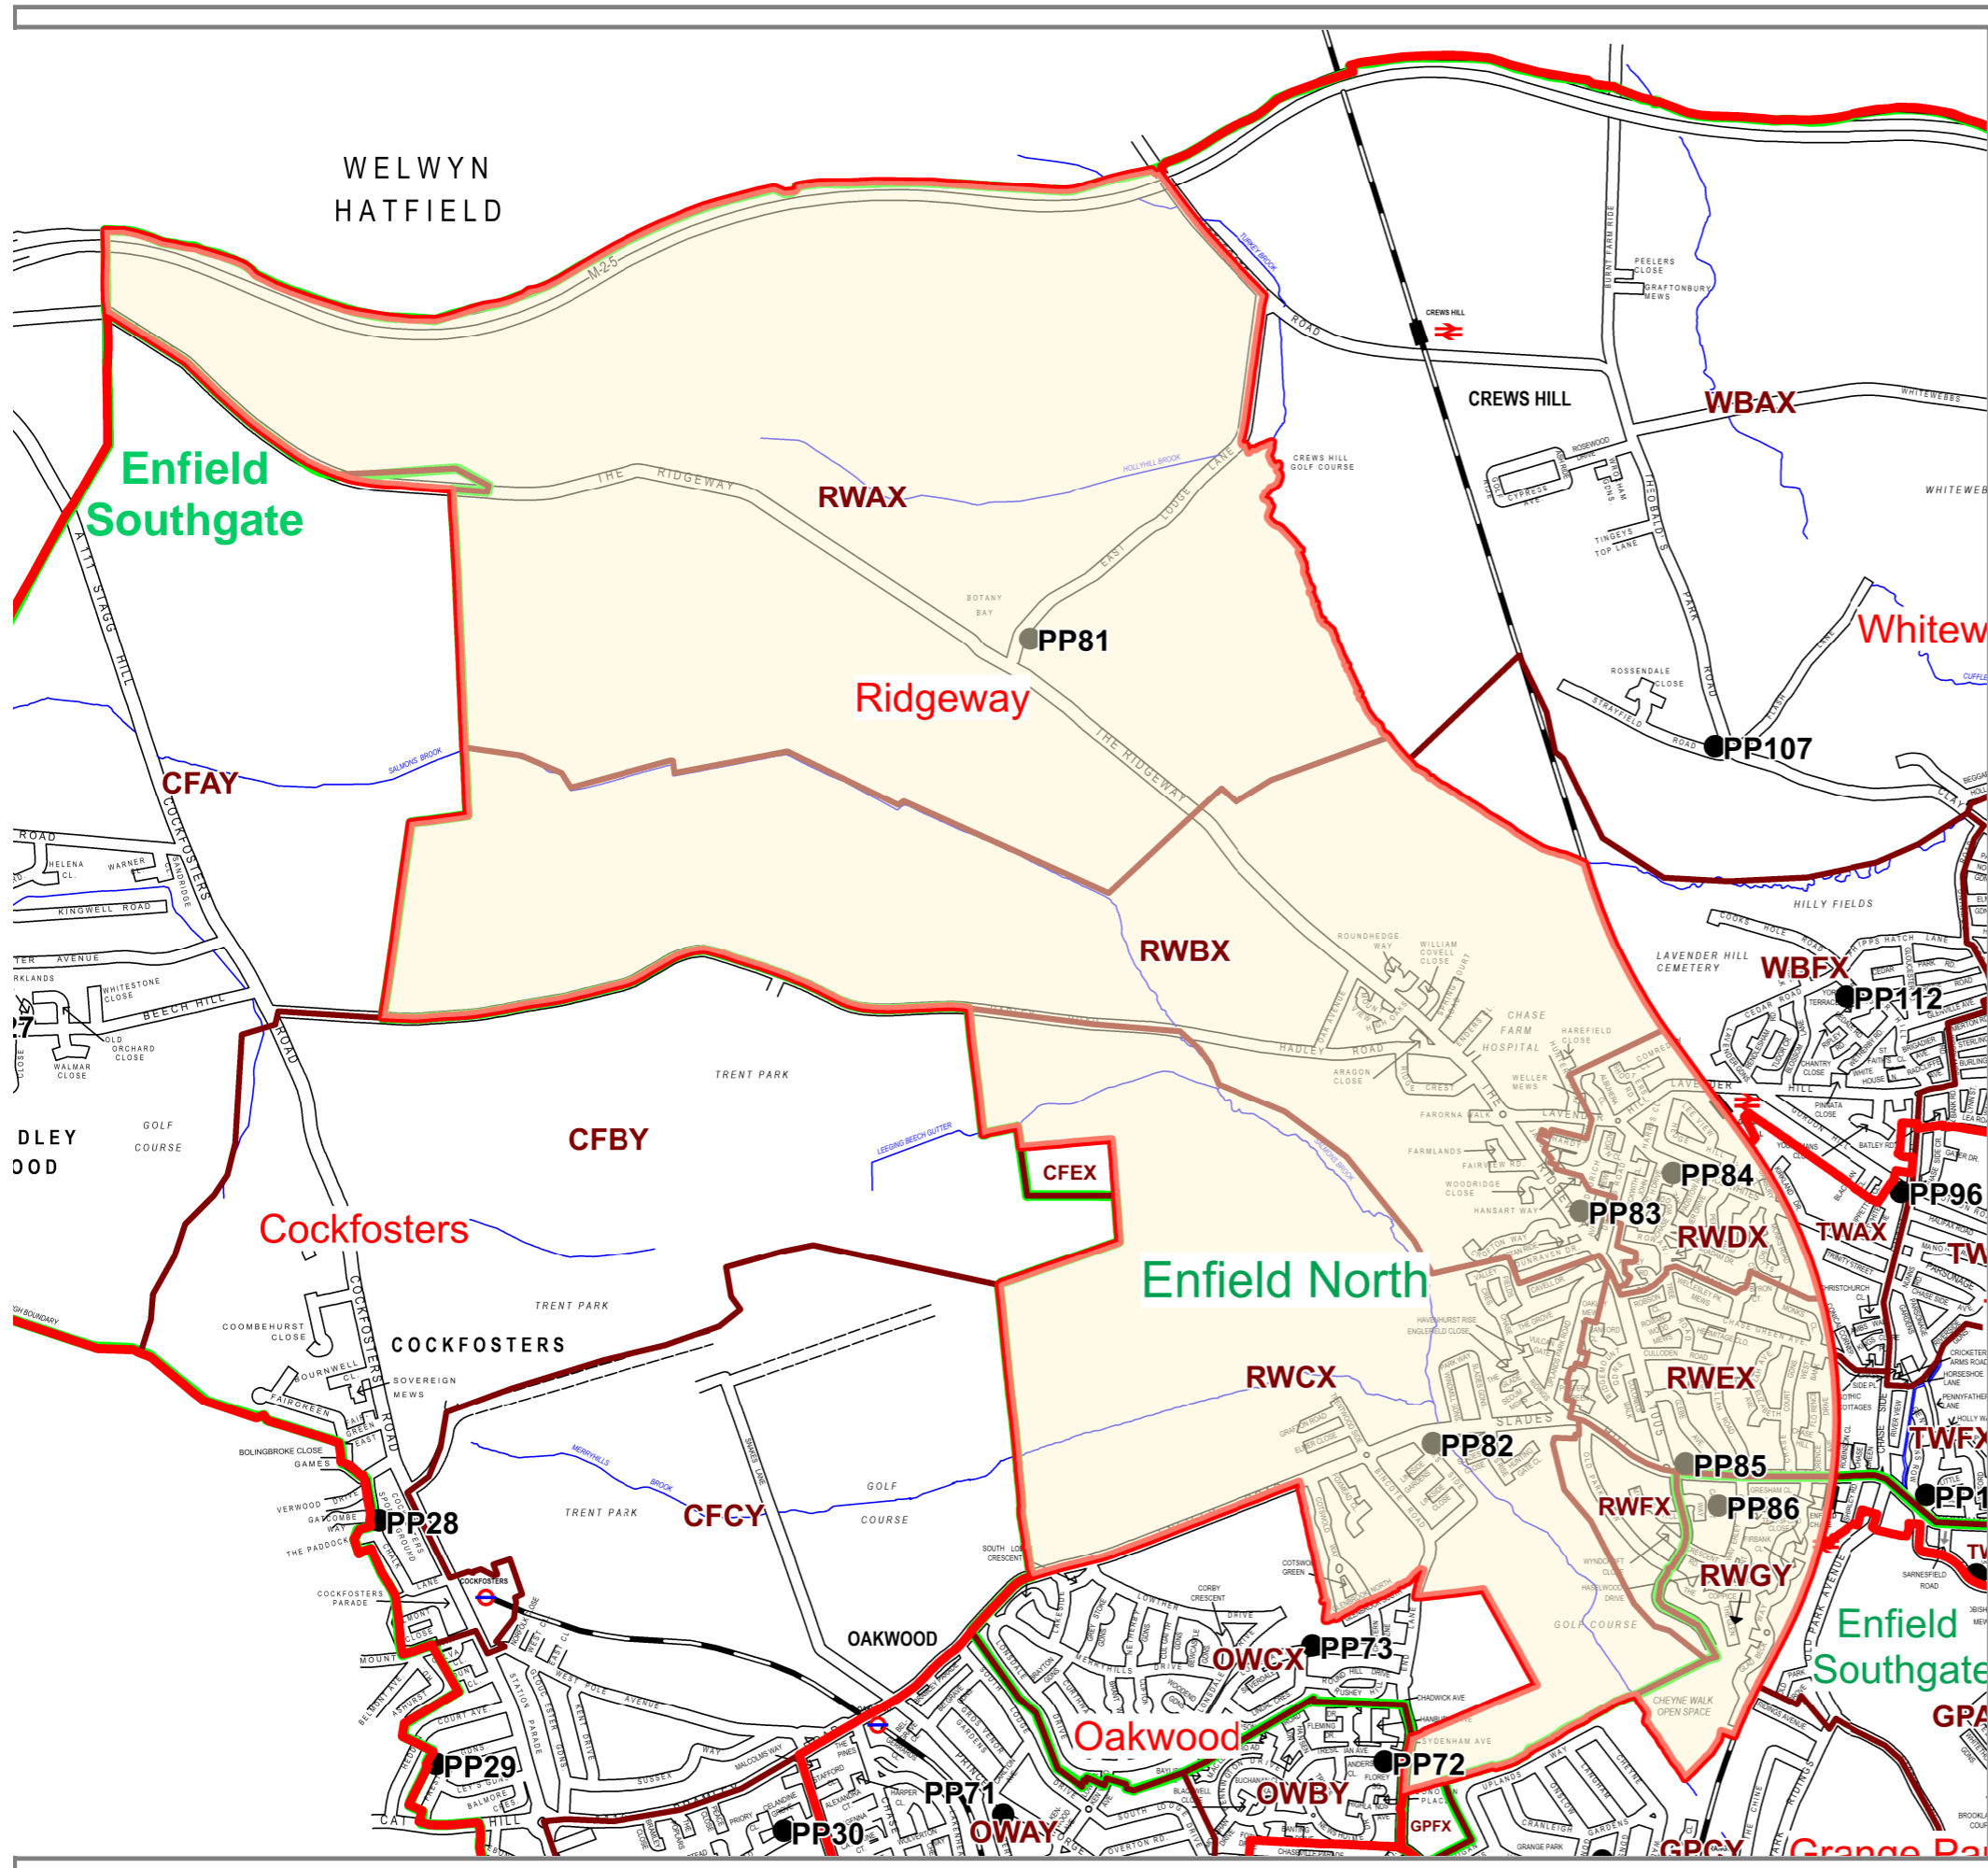

Ridgeway Ward - Polling Scheme 2023

Map Ref	Location of proposed Polling Place
PP81	Botany Bay Cricket Club
PP82	Enfield Lawn Tennis Club
PP83	The Jolly Farmers Public House
PP84	Our Lady of Walsingham Church
PP85	St. Mary Magdalene Church
PP86	The Formont Centre

Key

- 2022 Ward Boundary
- 2010 Constituency Boundary
- Proposed Polling District boundary
- Proposed Polling Place

© Crown copyright and database rights 2022
 Ordnance Survey
 Licence No. 100019820