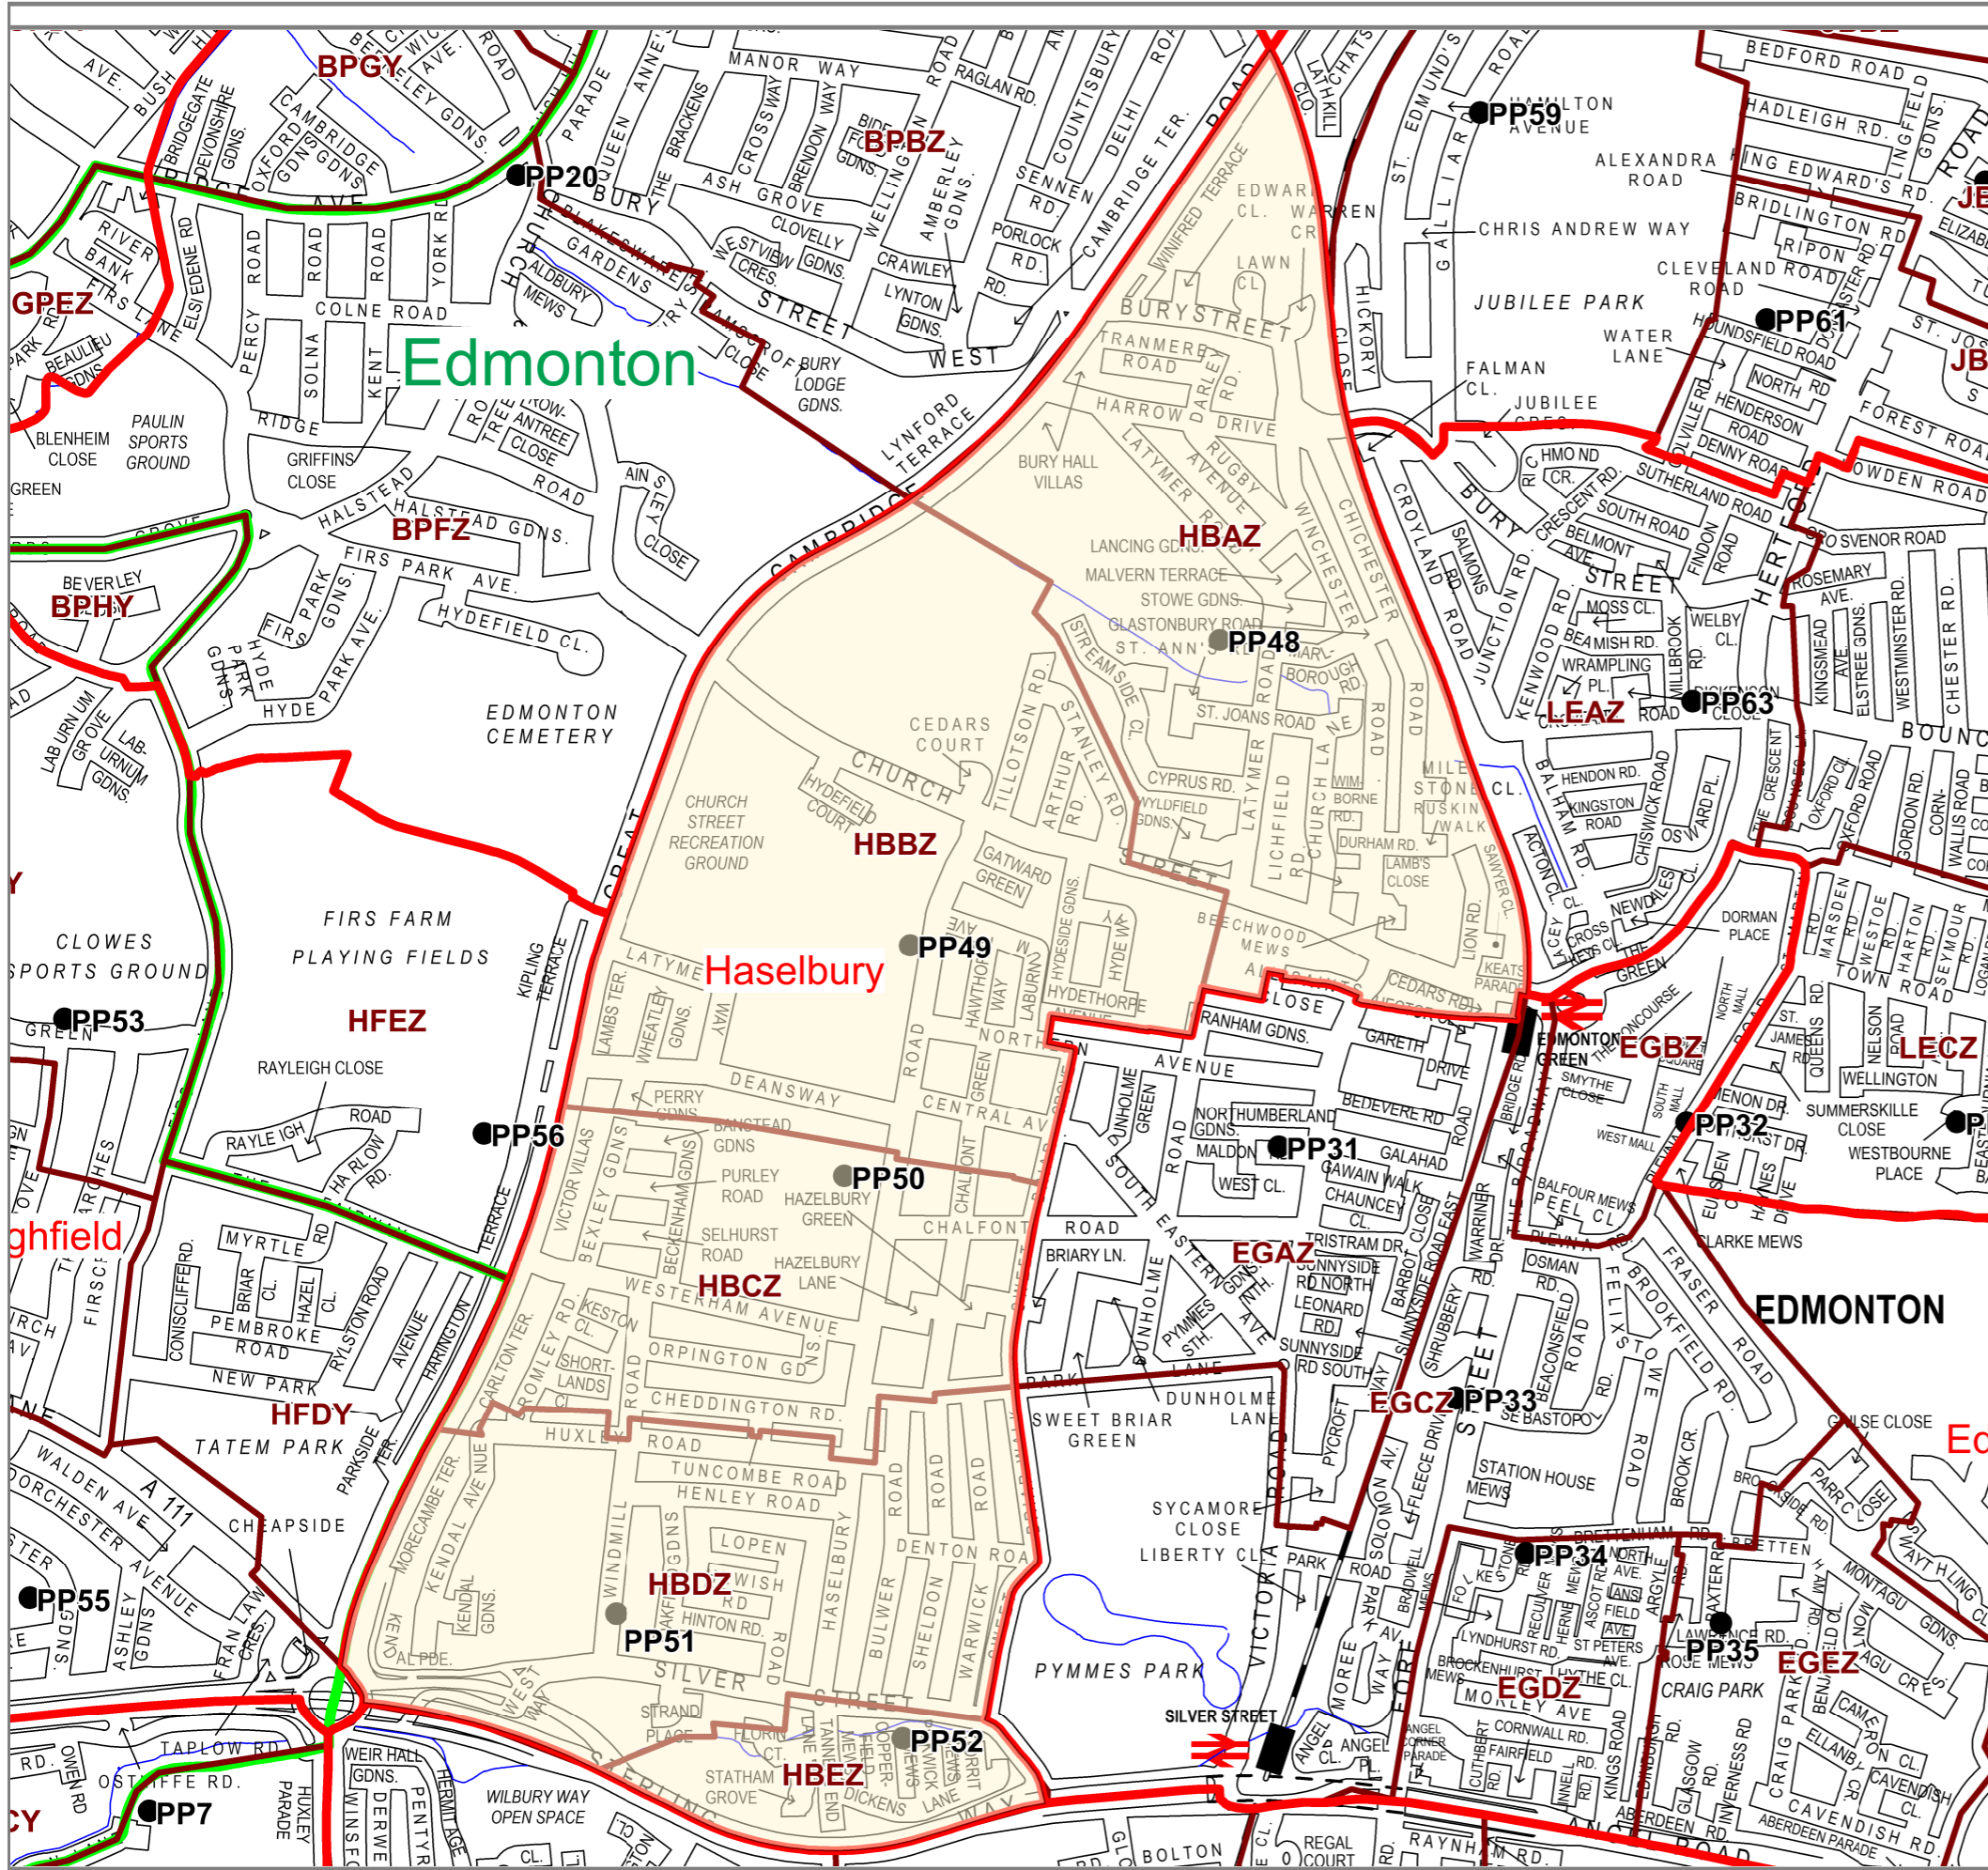

# Haselbury Ward - Polling Scheme 2023

Map Ref	Location of proposed Polling Place
PP48	Churchfield Primary School
PP49	Temporary Building (Latymer School)
PP50	Hazelbury Primary School
PP51	St. Adhelm's Church Hall
PP52	Klinger Hall

**Key**

- 2022 Ward Boundary
- 2010 Constituency Boundary
- Proposed Polling District boundary
- Proposed Polling Place

© Crown copyright and database rights 2022  
 Ordnance Survey  
 Licence No. 100019820