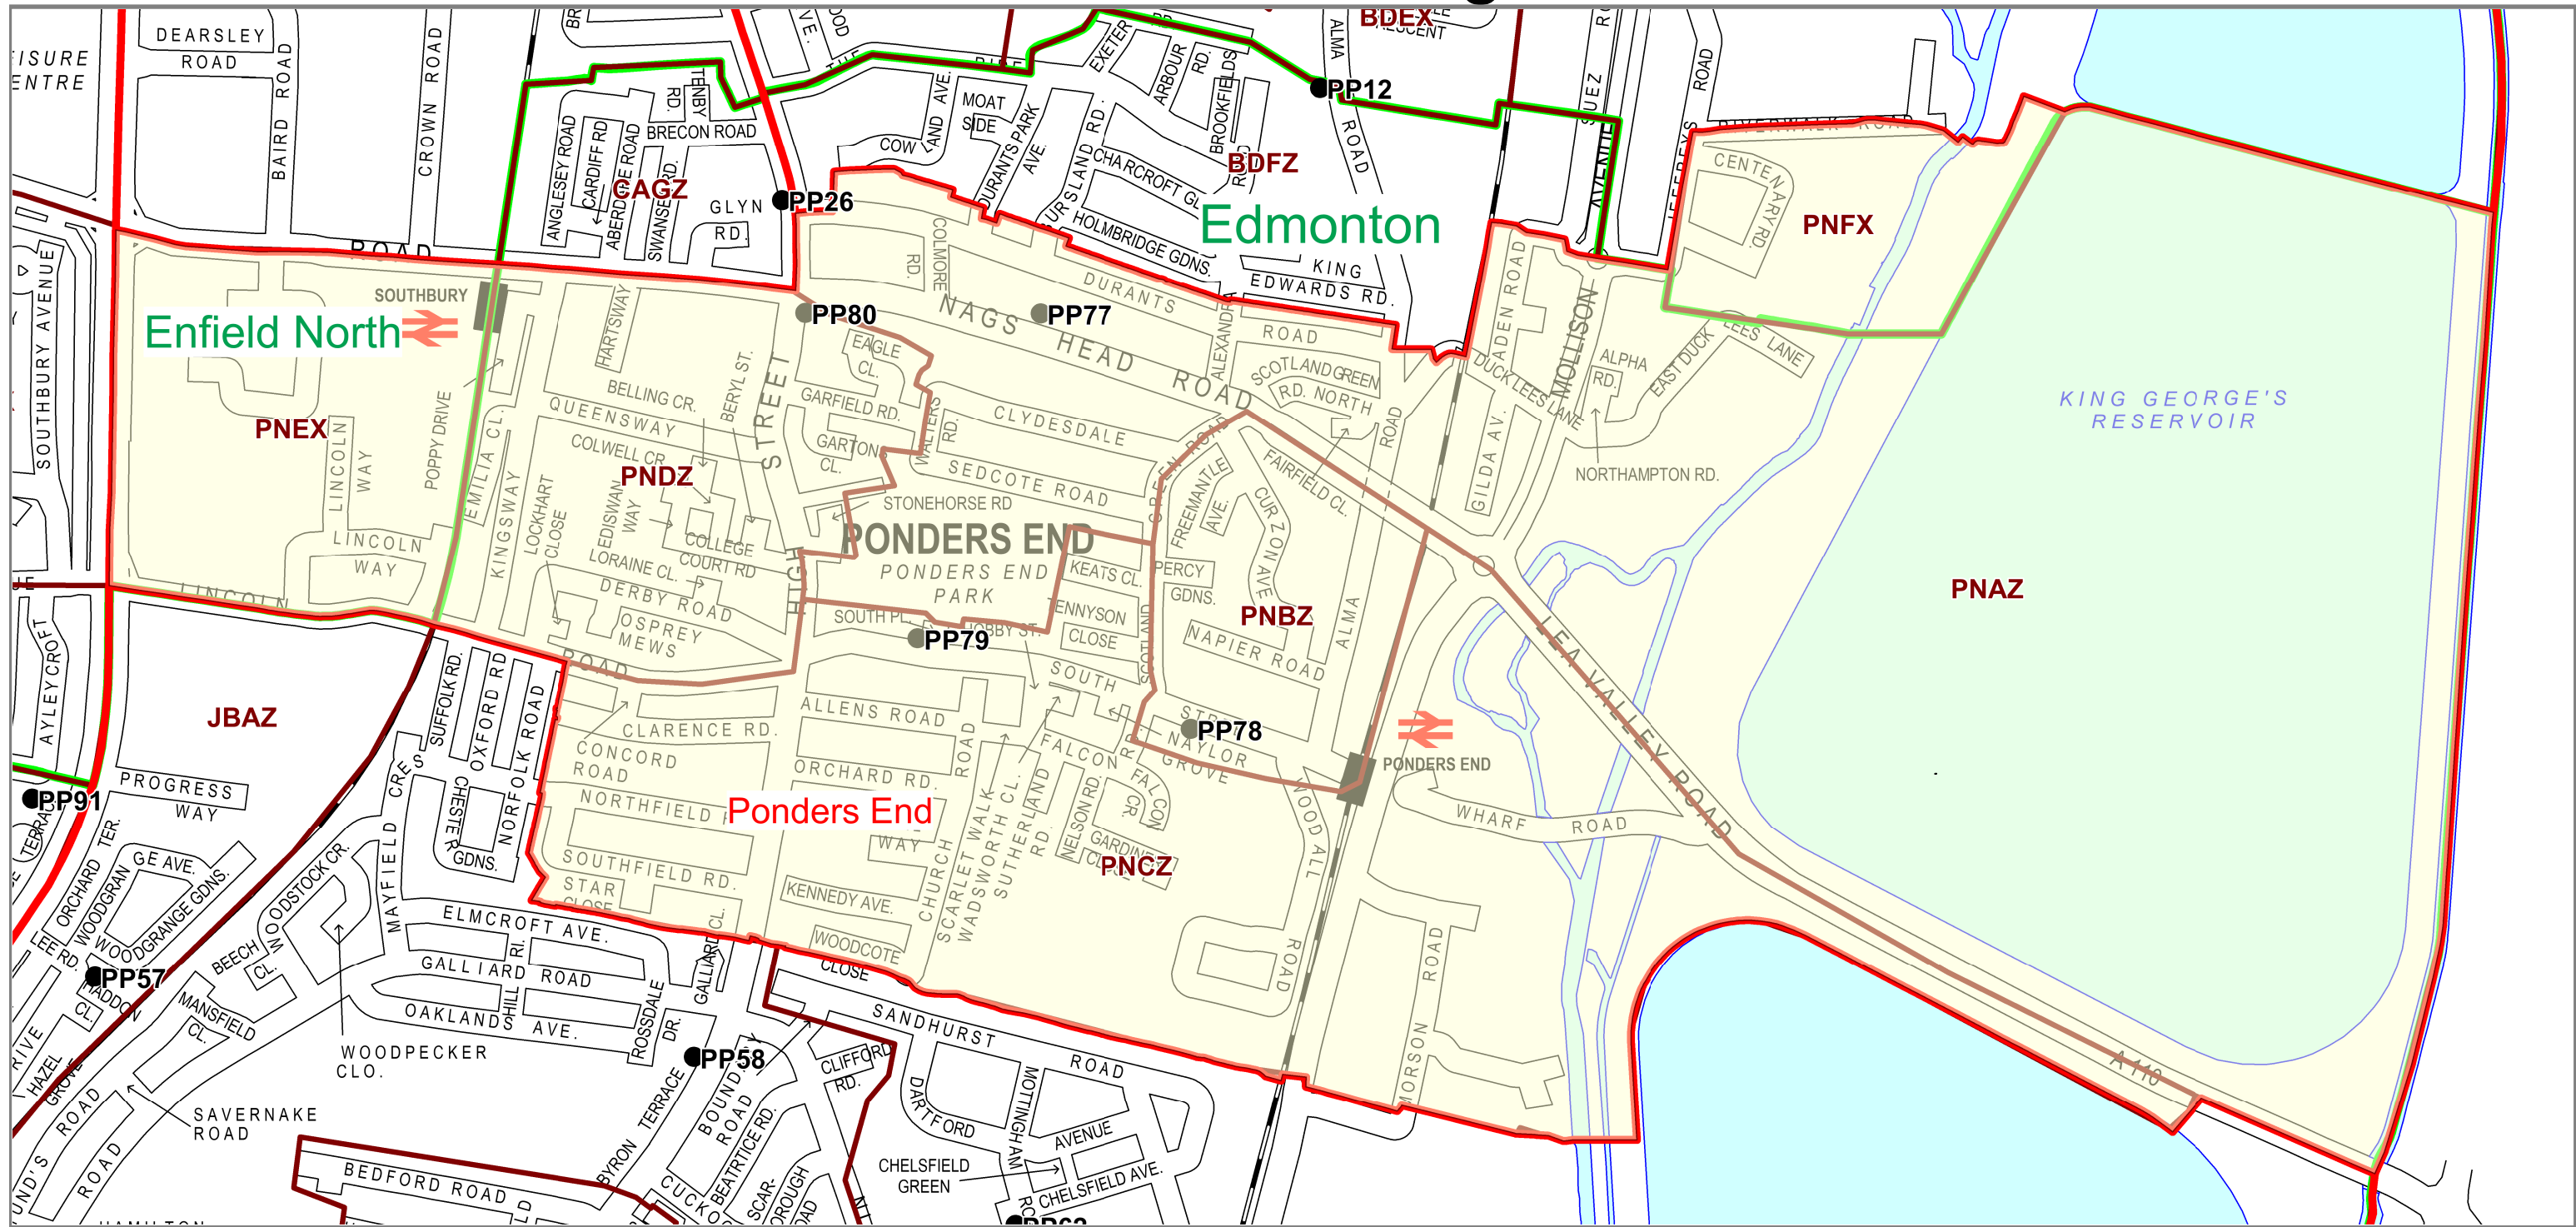

# Ponders End Ward - Polling Scheme 2023

Map Ref	Location of proposed Polling Place
PP77	The Royal British Legion
PP78	Ponders End Youth Centre
PP79	Ponders End Working Mens Club
PP80	The Qube (Eagle House Car Park)

  
**ENFIELD**  
 Council

© Crown copyright  
 and database rights 2022  
 Ordnance Survey  
 Licence No. 100019820

**Key**

-  2022 Ward Boundary
-  2010 Constituency Boundary
-  Proposed Polling District boundary
-  Proposed Polling Place