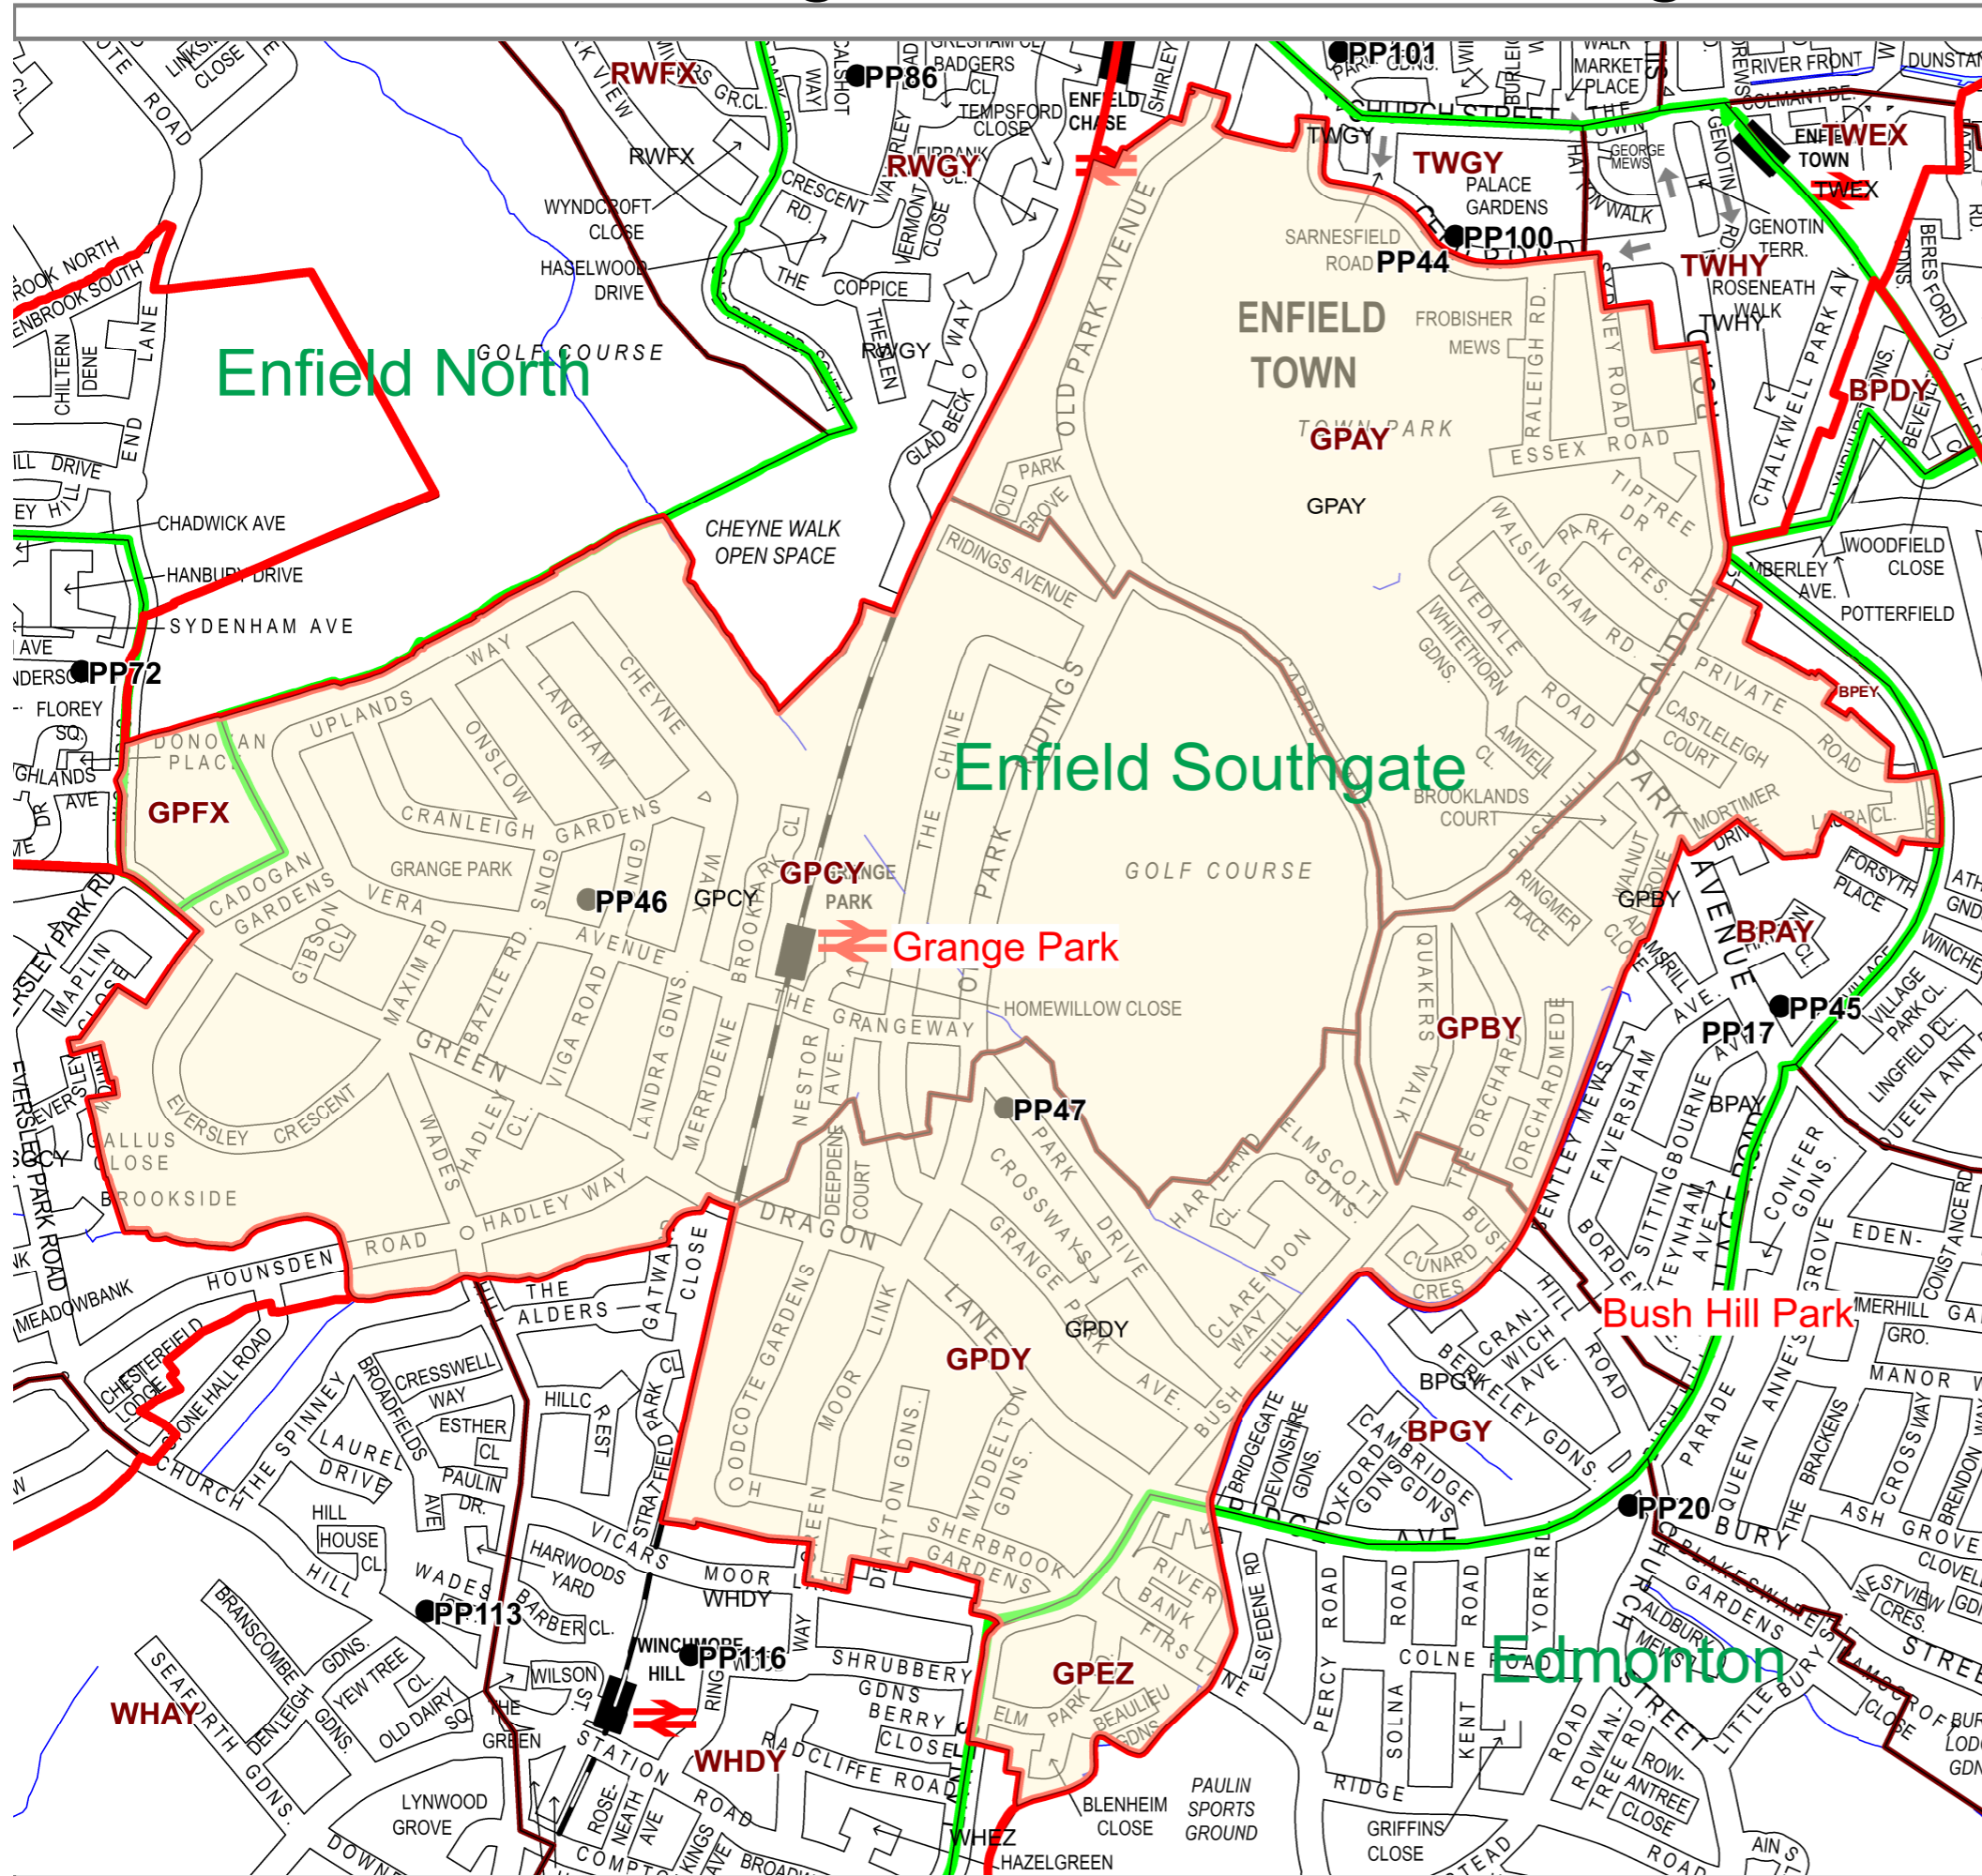

Grange Park Ward - Polling Scheme 2023

Map Ref	Location of proposed Polling Place
PP44	Enfield Baptist Church
PP45	St. Stephen's Hall
PP46	St. Peter's Church (Winchmore Hill)
PP47	Grange Park Methodist Church Hall

Key	
	2022 Ward Boundary
	2010 Constituency Boundary
	Proposed Polling District boundary
	Proposed Polling Place

© Crown copyright and database rights 2022
 Ordnance Survey
 Licence No. 100019820