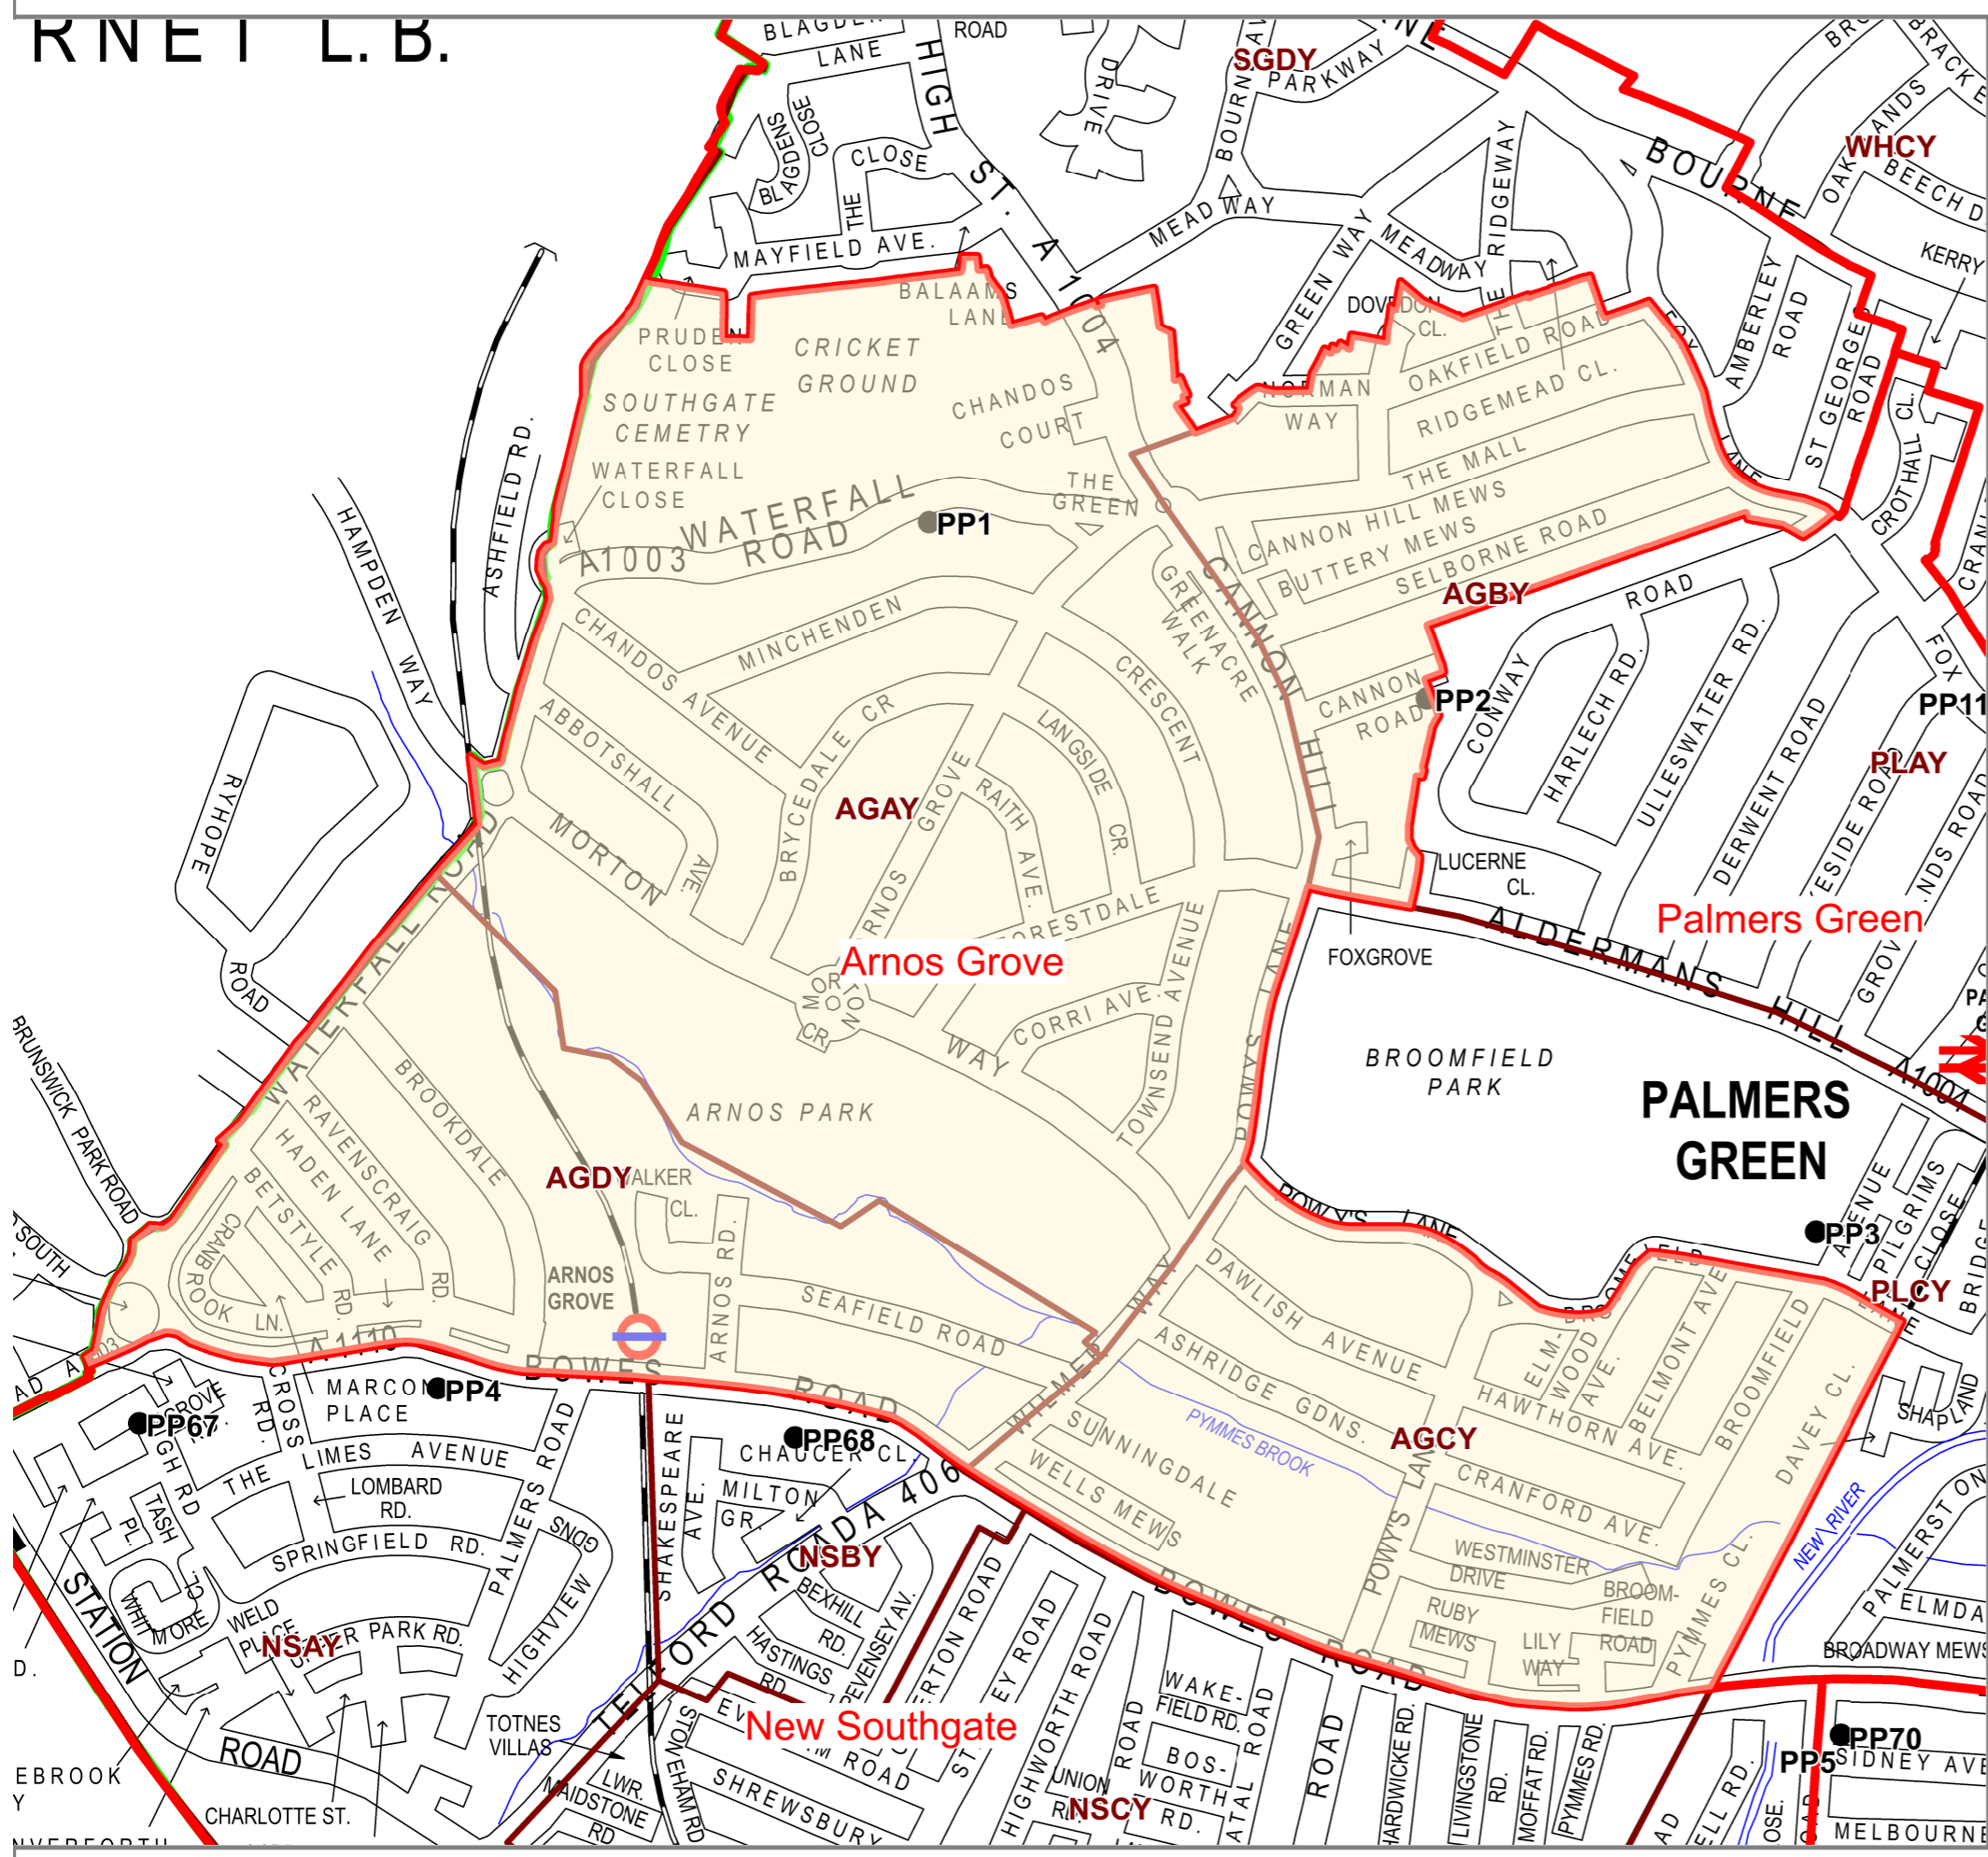

Arnos Grove Ward - Polling Scheme 2023

RNET L.B.

Map Ref	Location of proposed Polling Place
PP1	Christ Church Southgate
PP2	St. Monica's Scout and Guide Headquarters
PP3	Temporary Building (Broomfield Park)
PP4	Our Lady of Lourdes Church

Key	
	2022 Ward Boundary
	2010 Constituency Boundary
	Proposed Polling District boundary
	Proposed Polling Place

© Crown copyright and database rights 2022
 Ordnance Survey
 Licence No. 100019820