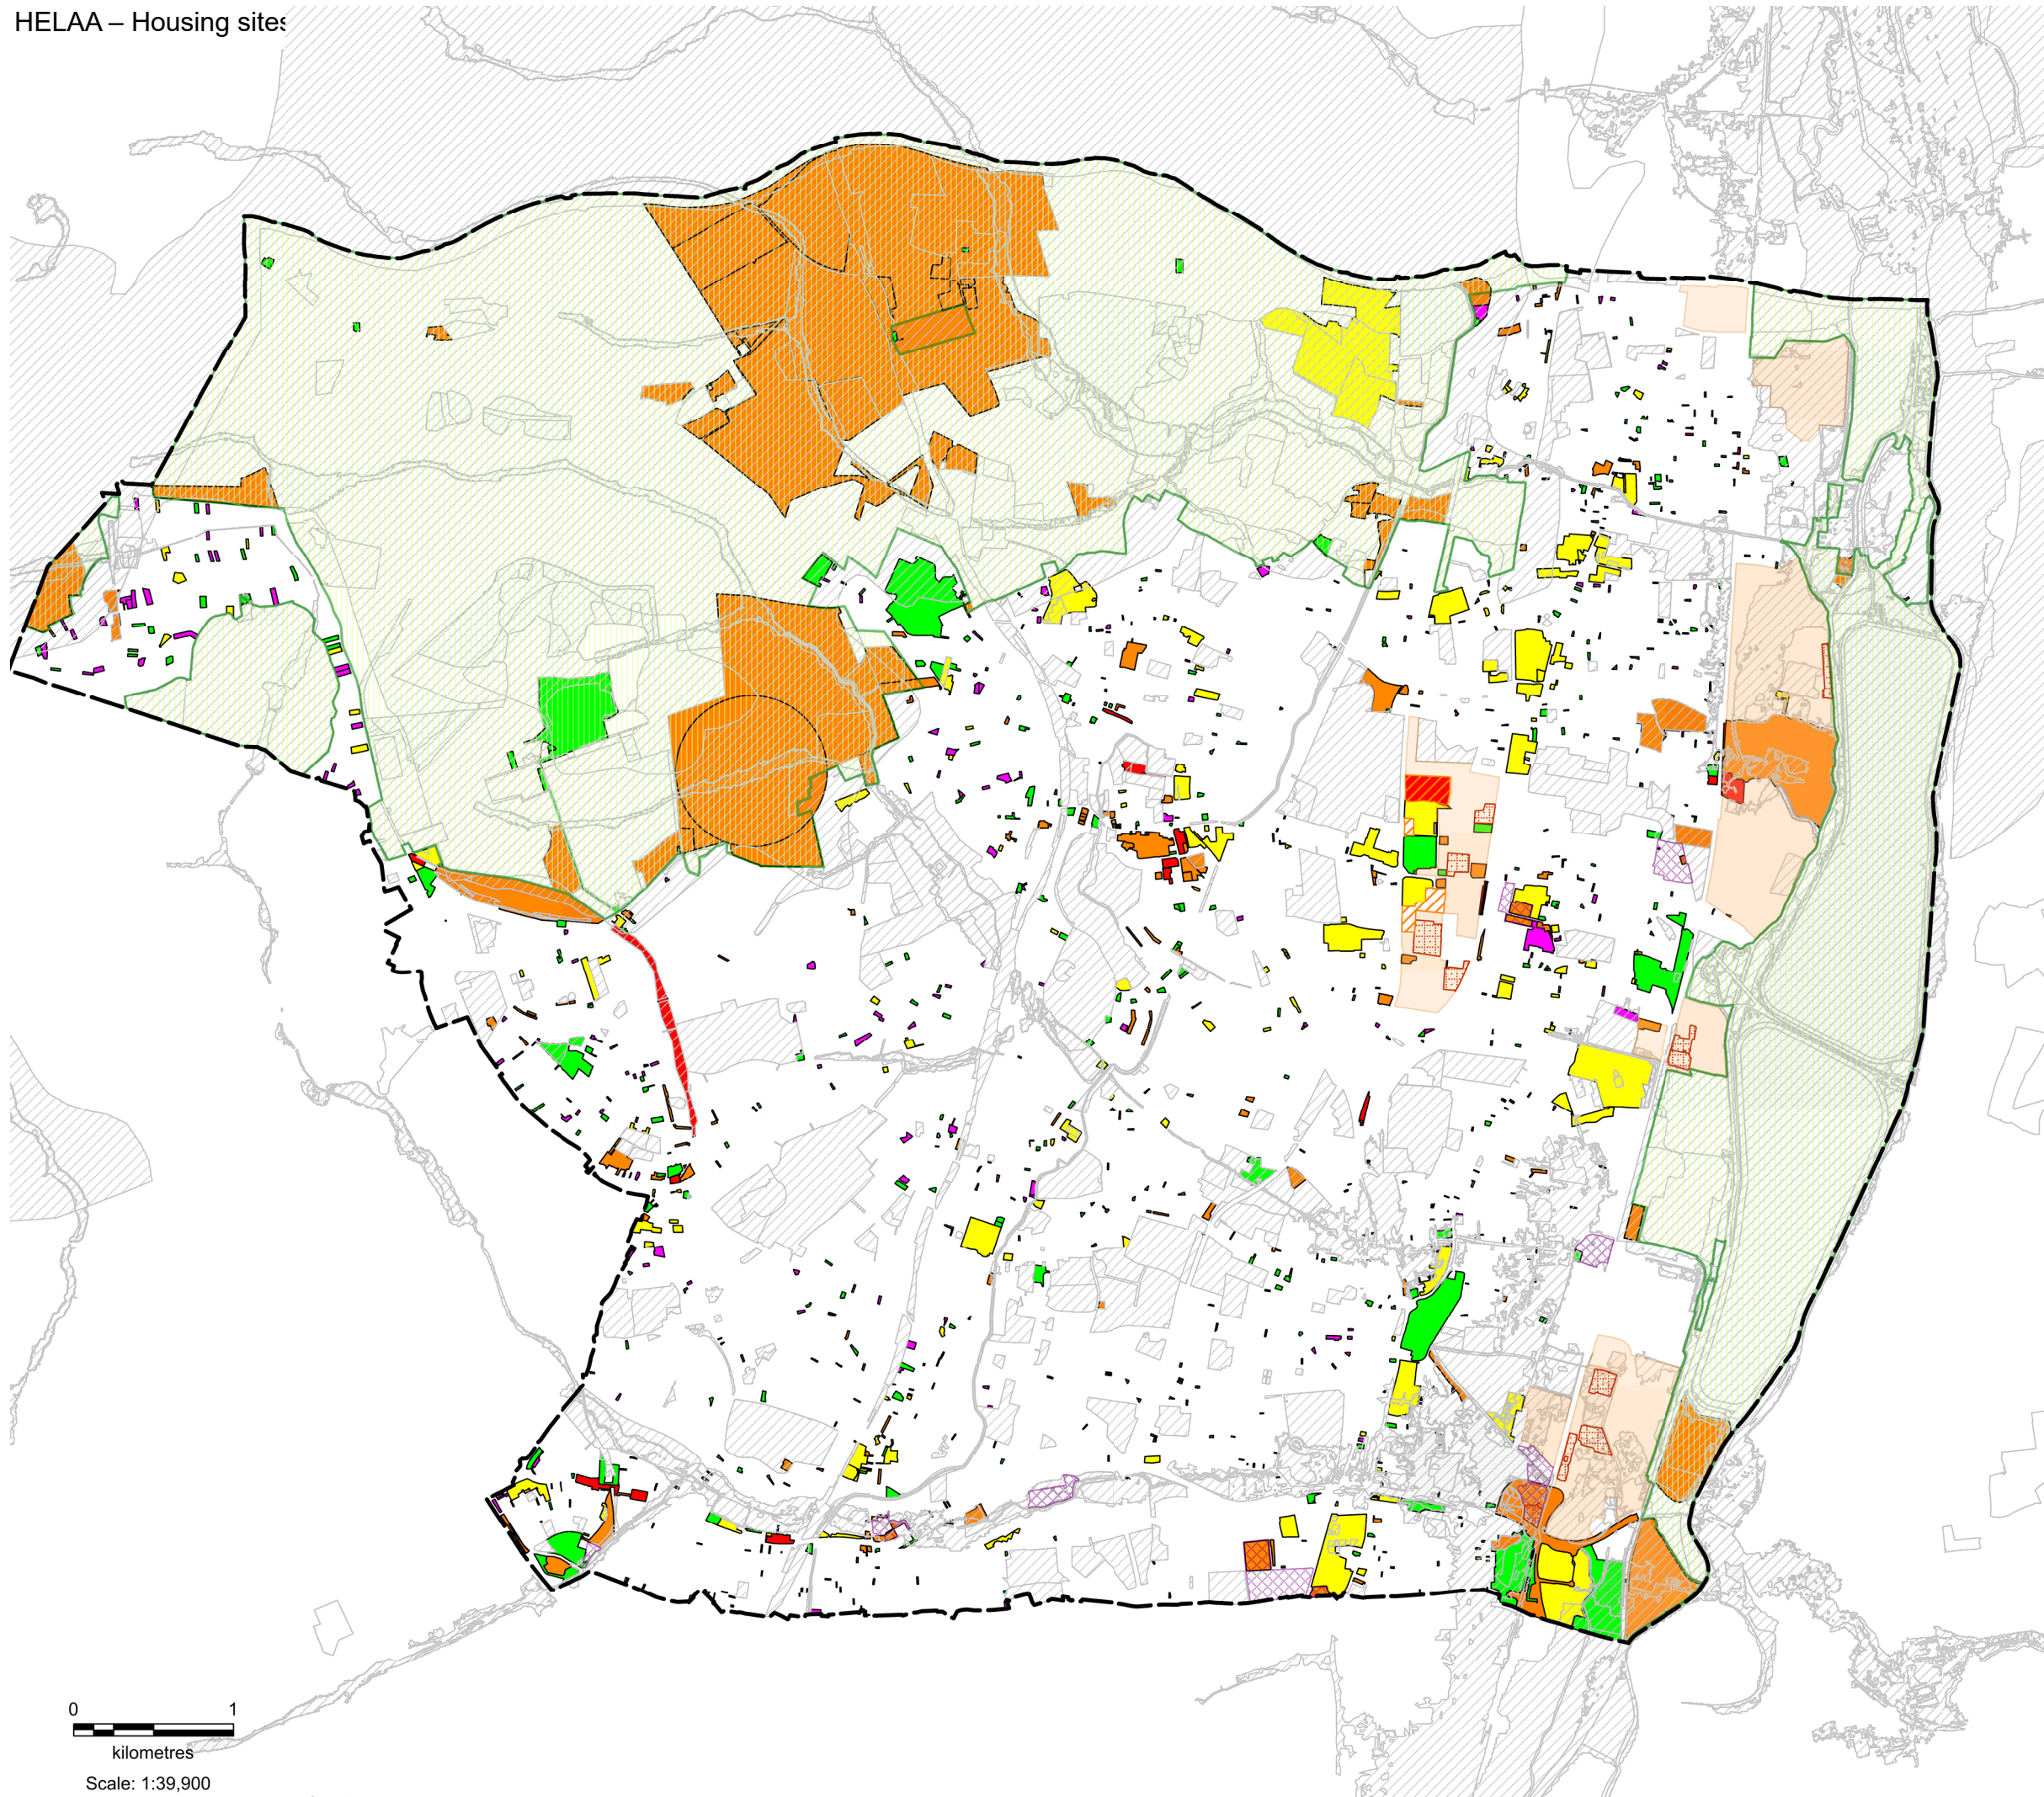

HELAA – Housing sites

 Borough boundary

Constraints

 All other Level 2 constraints combined

 Strategic Industrial Location

 Locally Significant Industrial

 Green Belt

 Level 1

HELAA Outcomes

 Deliverable sites

 Developable sites

 Potentially developable sites

 Not developable within the next 15 years

 Completed sites

0 1

kilometres

Scale: 1:39,900