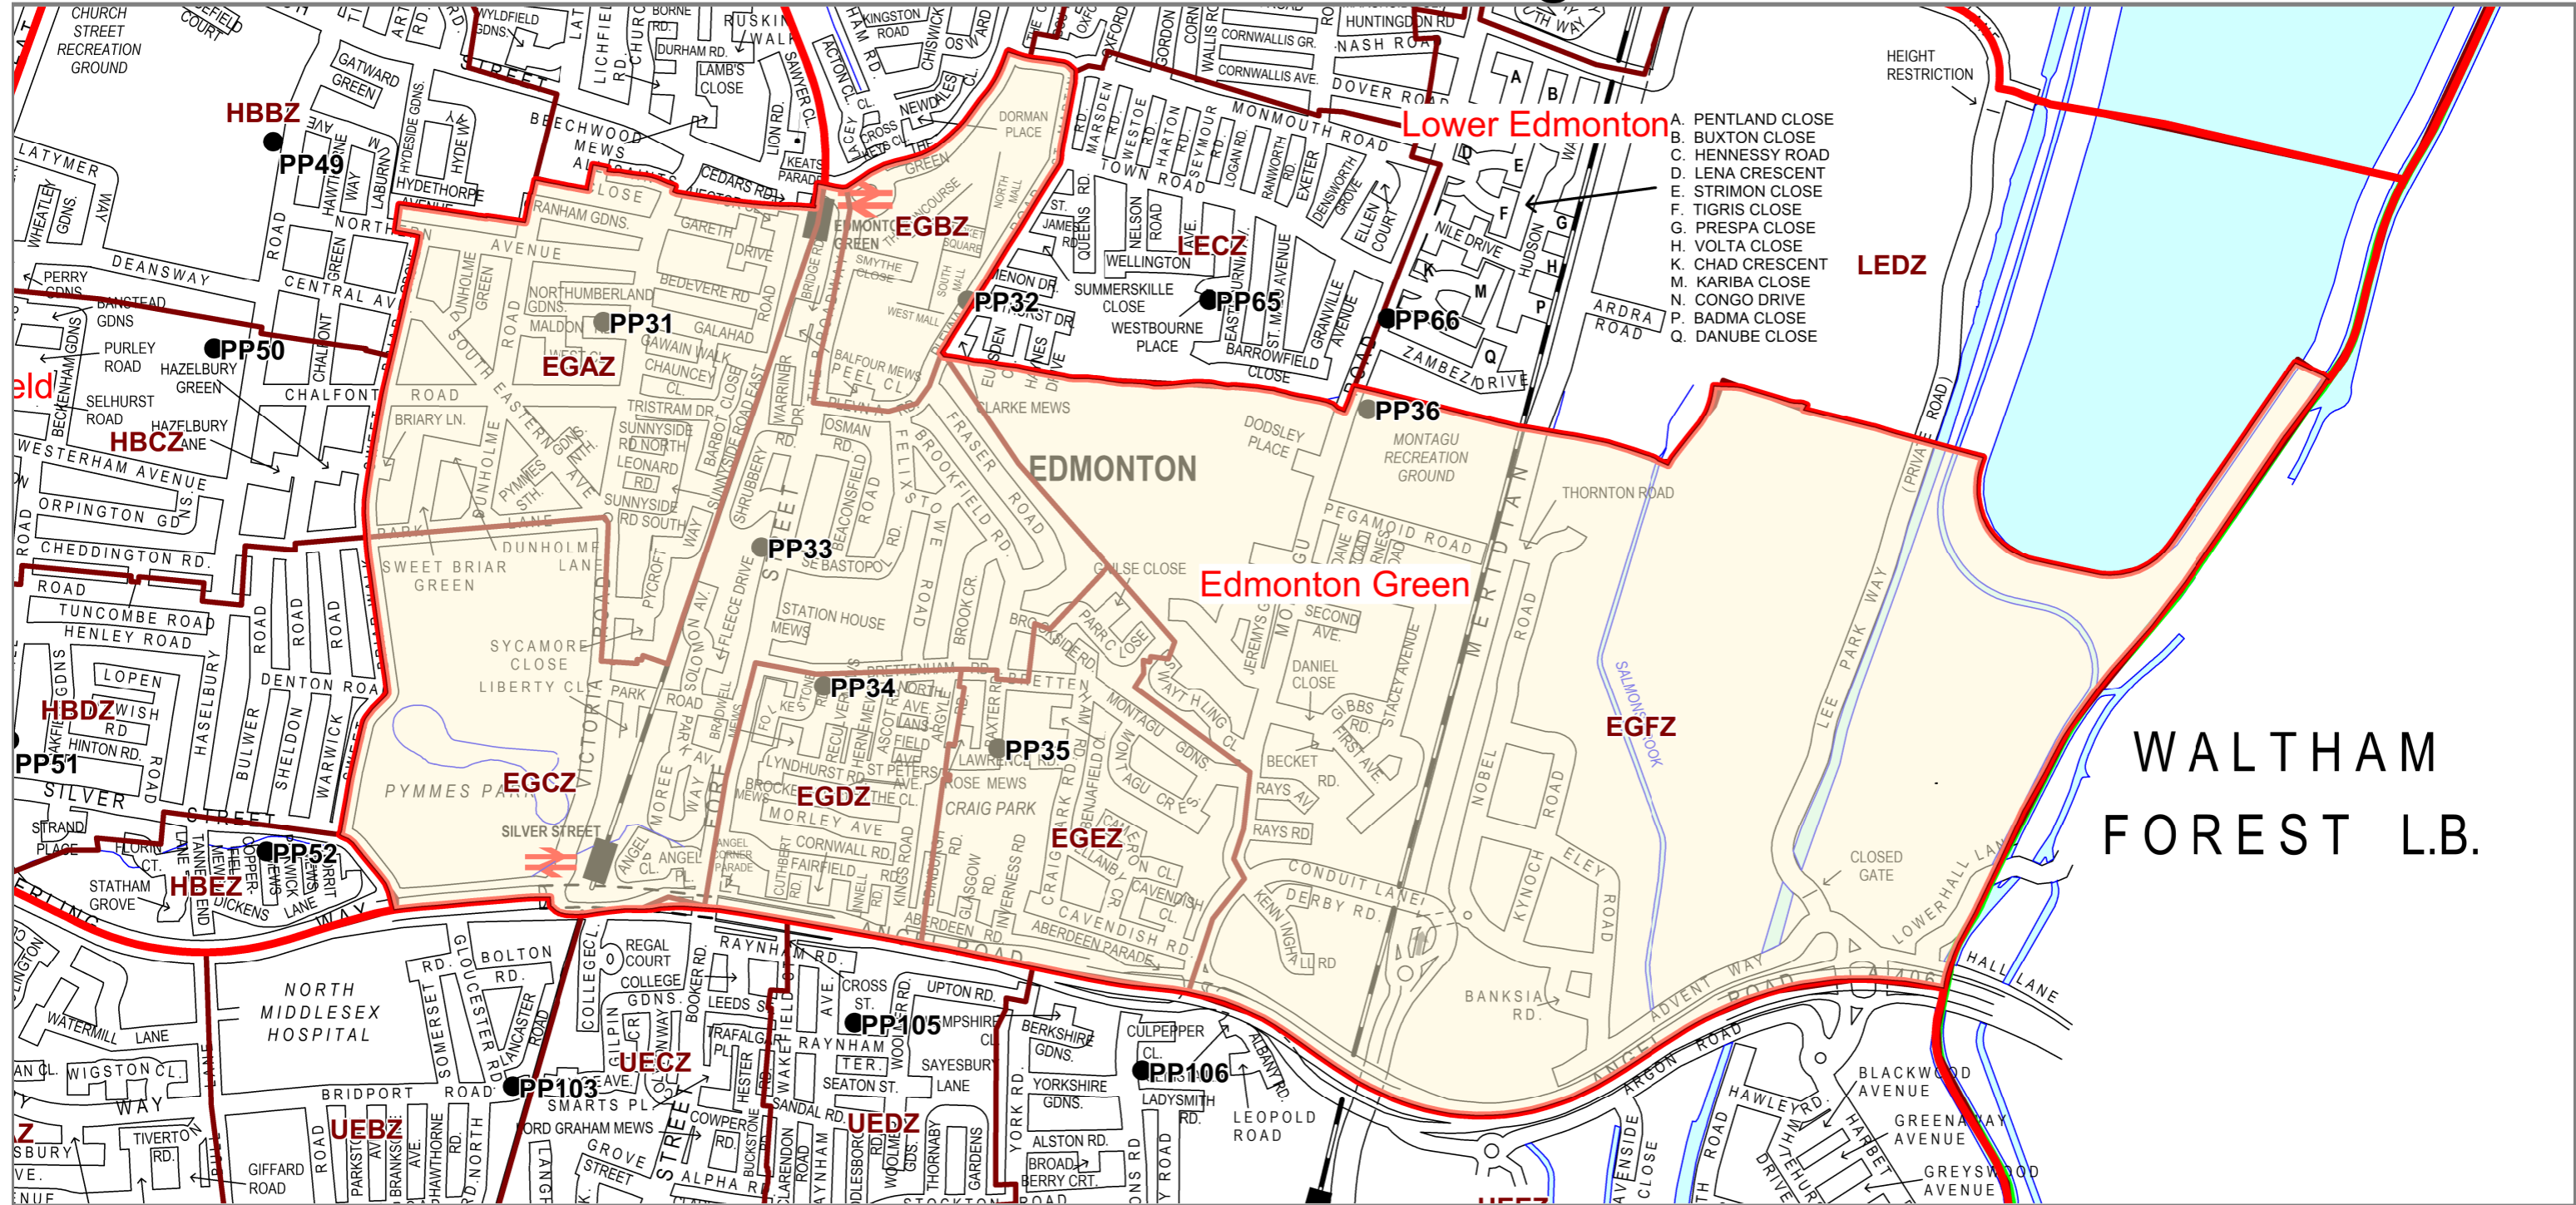

Edmonton Green Ward - Polling Scheme 2023

- A. PENTLAND CLOSE
- B. BUXTON CLOSE
- C. HENNESSY ROAD
- D. LENA CRESCENT
- E. STRIMON CLOSE
- F. TIGRIS CLOSE
- G. PRESPA CLOSE
- H. VOLTA CLOSE
- K. CHAD CRESCENT
- M. KARIBA CLOSE
- N. CONGO DRIVE
- P. BADMA CLOSE
- Q. DANUBE CLOSE

Map Ref	Location of proposed Polling Place
PP31	Memorial Hall
PP32	Green Towers Community Centre
PP33	Faith House (Edmonton United Reformed Church)
PP34	Brettenham School Nursery
PP35	Unity Hub @ Craig Park
PP36	Edmonton Eagles Amateur Boxing Club

ENFIELD
 Council

© Crown copyright
 and database rights 2022
 Ordnance Survey
 Licence No. 100019820

Key

- 2022 Ward Boundary
- 2010 Constituency Boundary
- Proposed Polling District boundary
- Proposed Polling Place