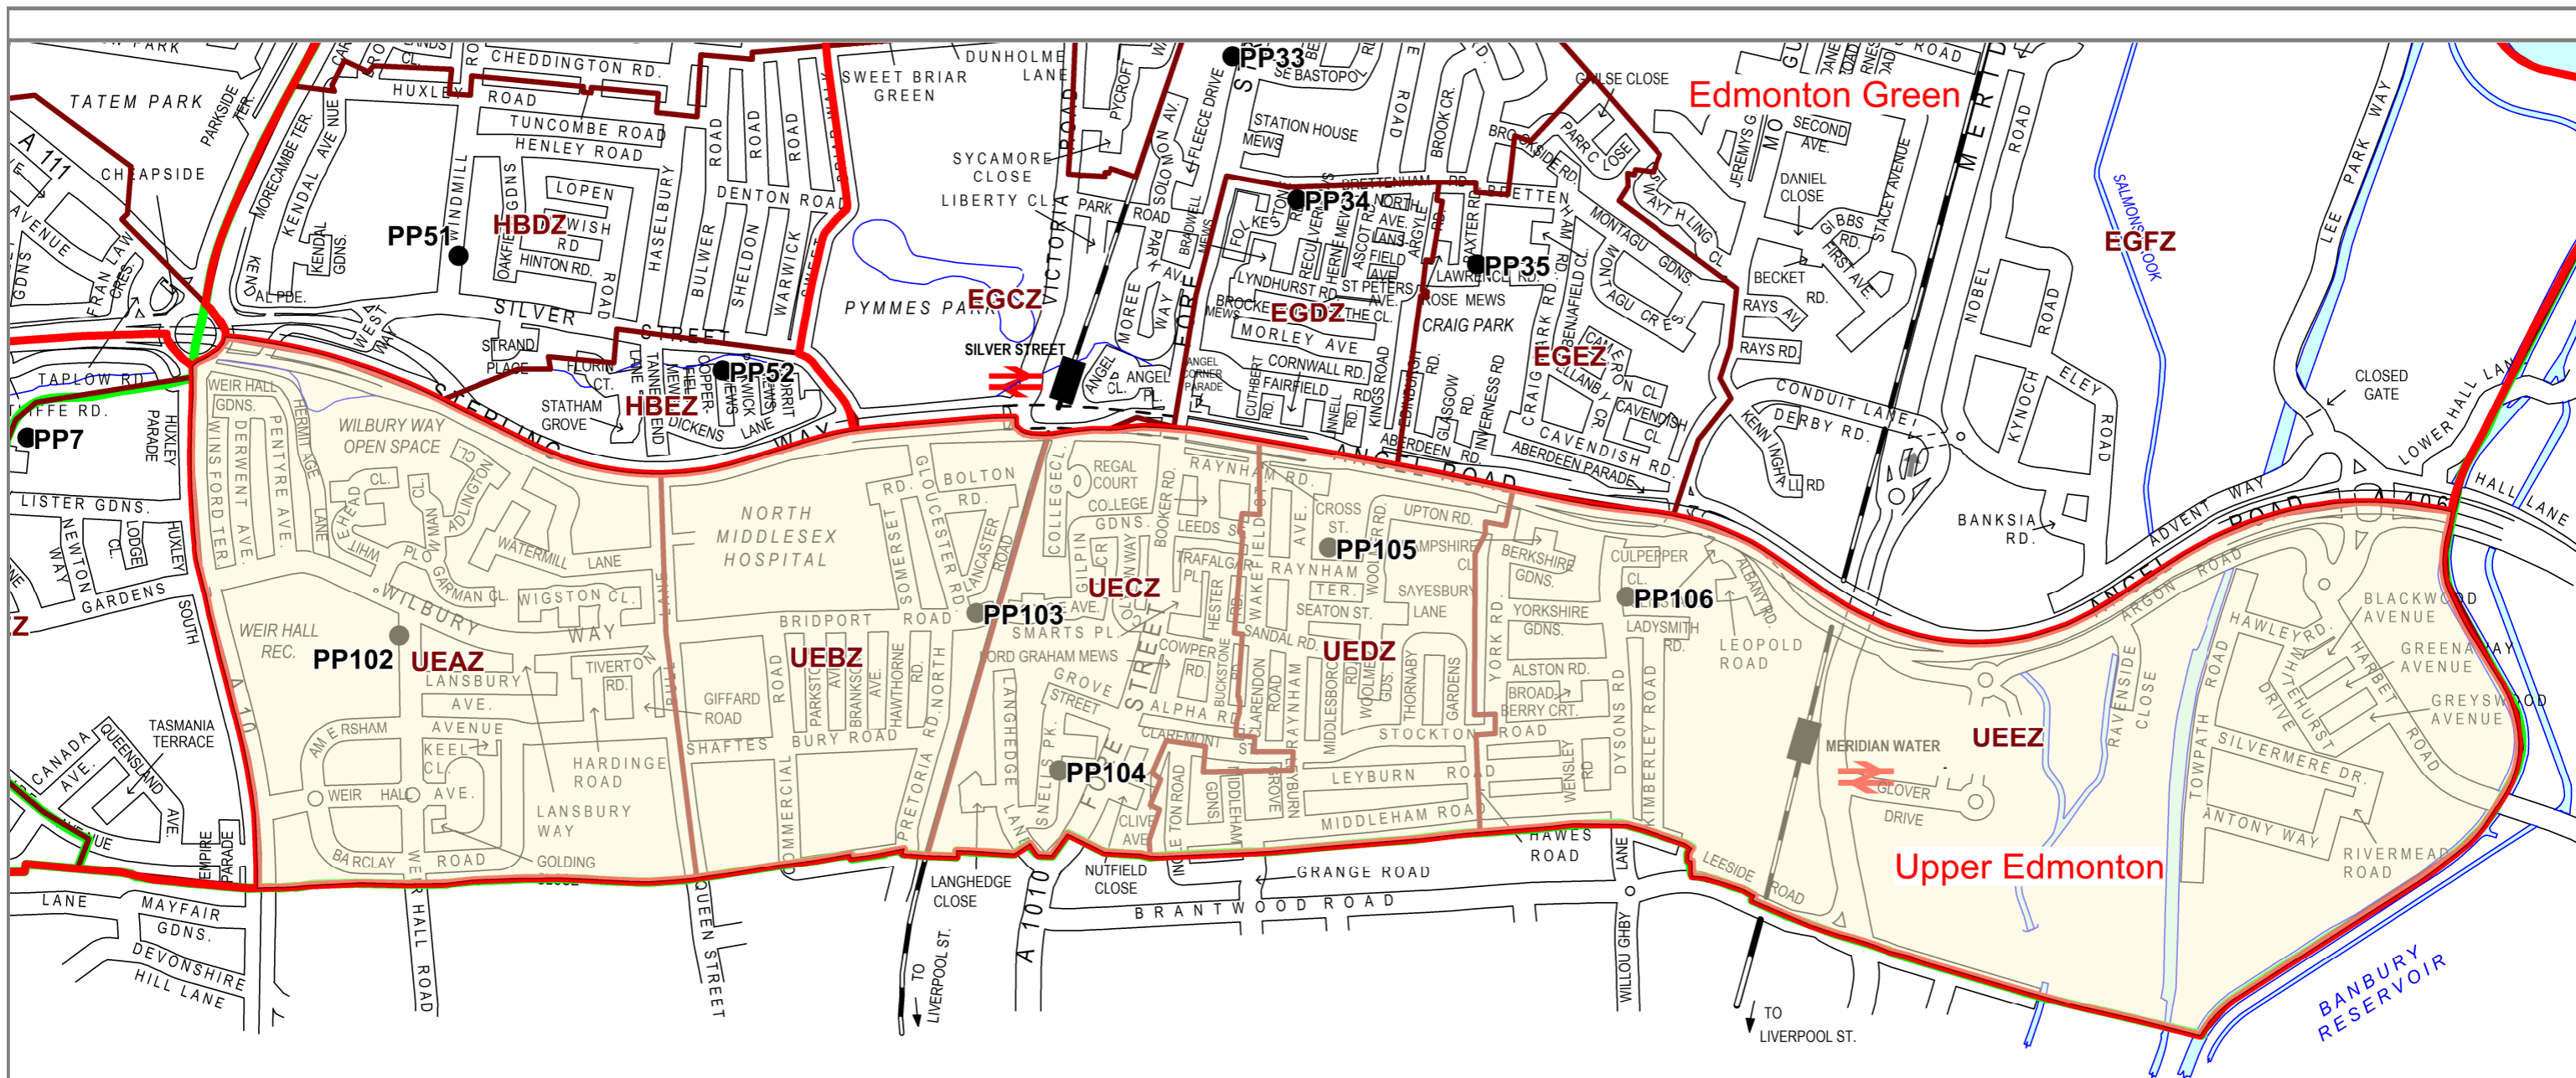

Upper Edmonton Ward - Polling Scheme 2023

Map Ref Location of proposed Polling Place

PP102	Wilbury Primary School
PP103	Temporary Building (Bridport Railway Bridge)
PP104	Boundary Hall
PP105	Raynham Primary School
PP106	West Lea School Annexe

© Crown copyright
and database rights 2022
Ordnance Survey
Licence No. 100019820

Key

-  2022 Ward Boundary
-  2010 Constituency Boundary
-  Proposed Polling District boundary
-  Proposed Polling Place