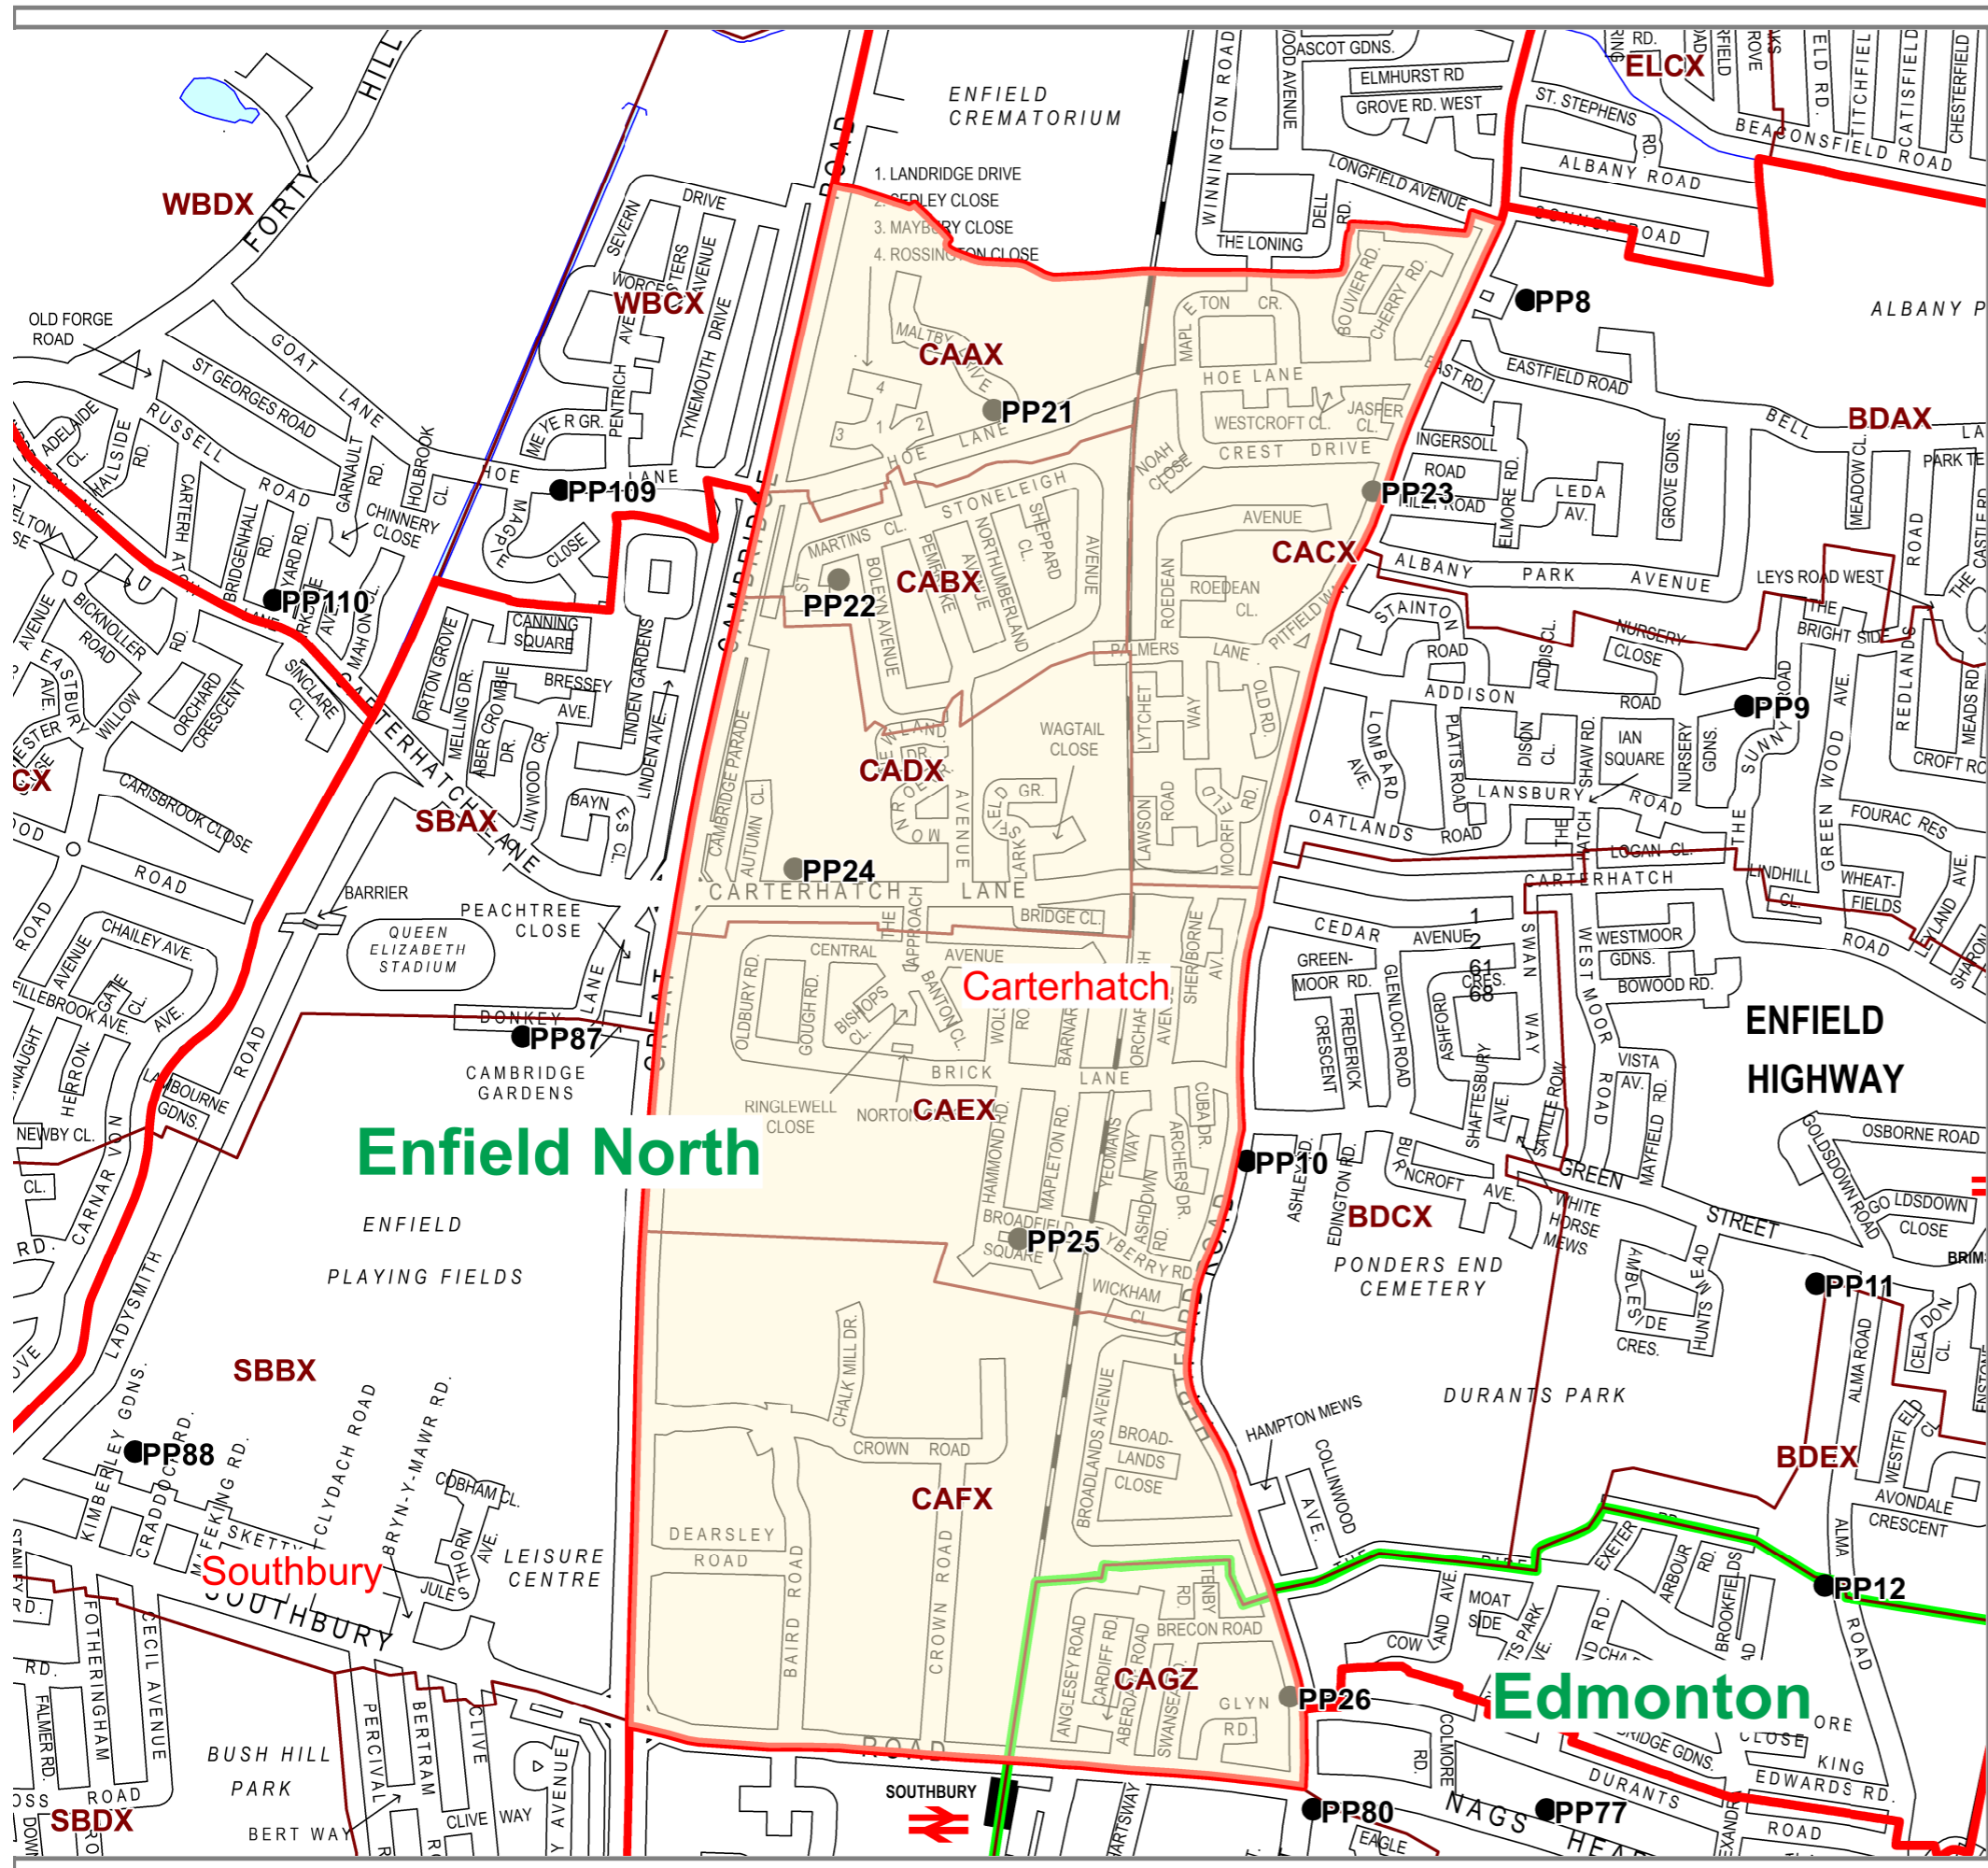

Carterhatch Ward - Polling Scheme 2023

Map Ref	Location of proposed Polling Place
PP21	Temporary Building (Hoe Lane Space)
PP22	Boleyn Hall
PP23	The Dharma Centre
PP24	Carterhatch Infant School
PP25	Temporary Building (Broadfield Square)
PP26	Ponders End Methodist Church Hall

Key

- 2022 Ward Boundary
- 2010 Constituency Boundary
- Proposed Polling District boundary
- Proposed Polling Place

© Crown copyright and database rights 2022
 Ordnance Survey
 Licence No. 100019820