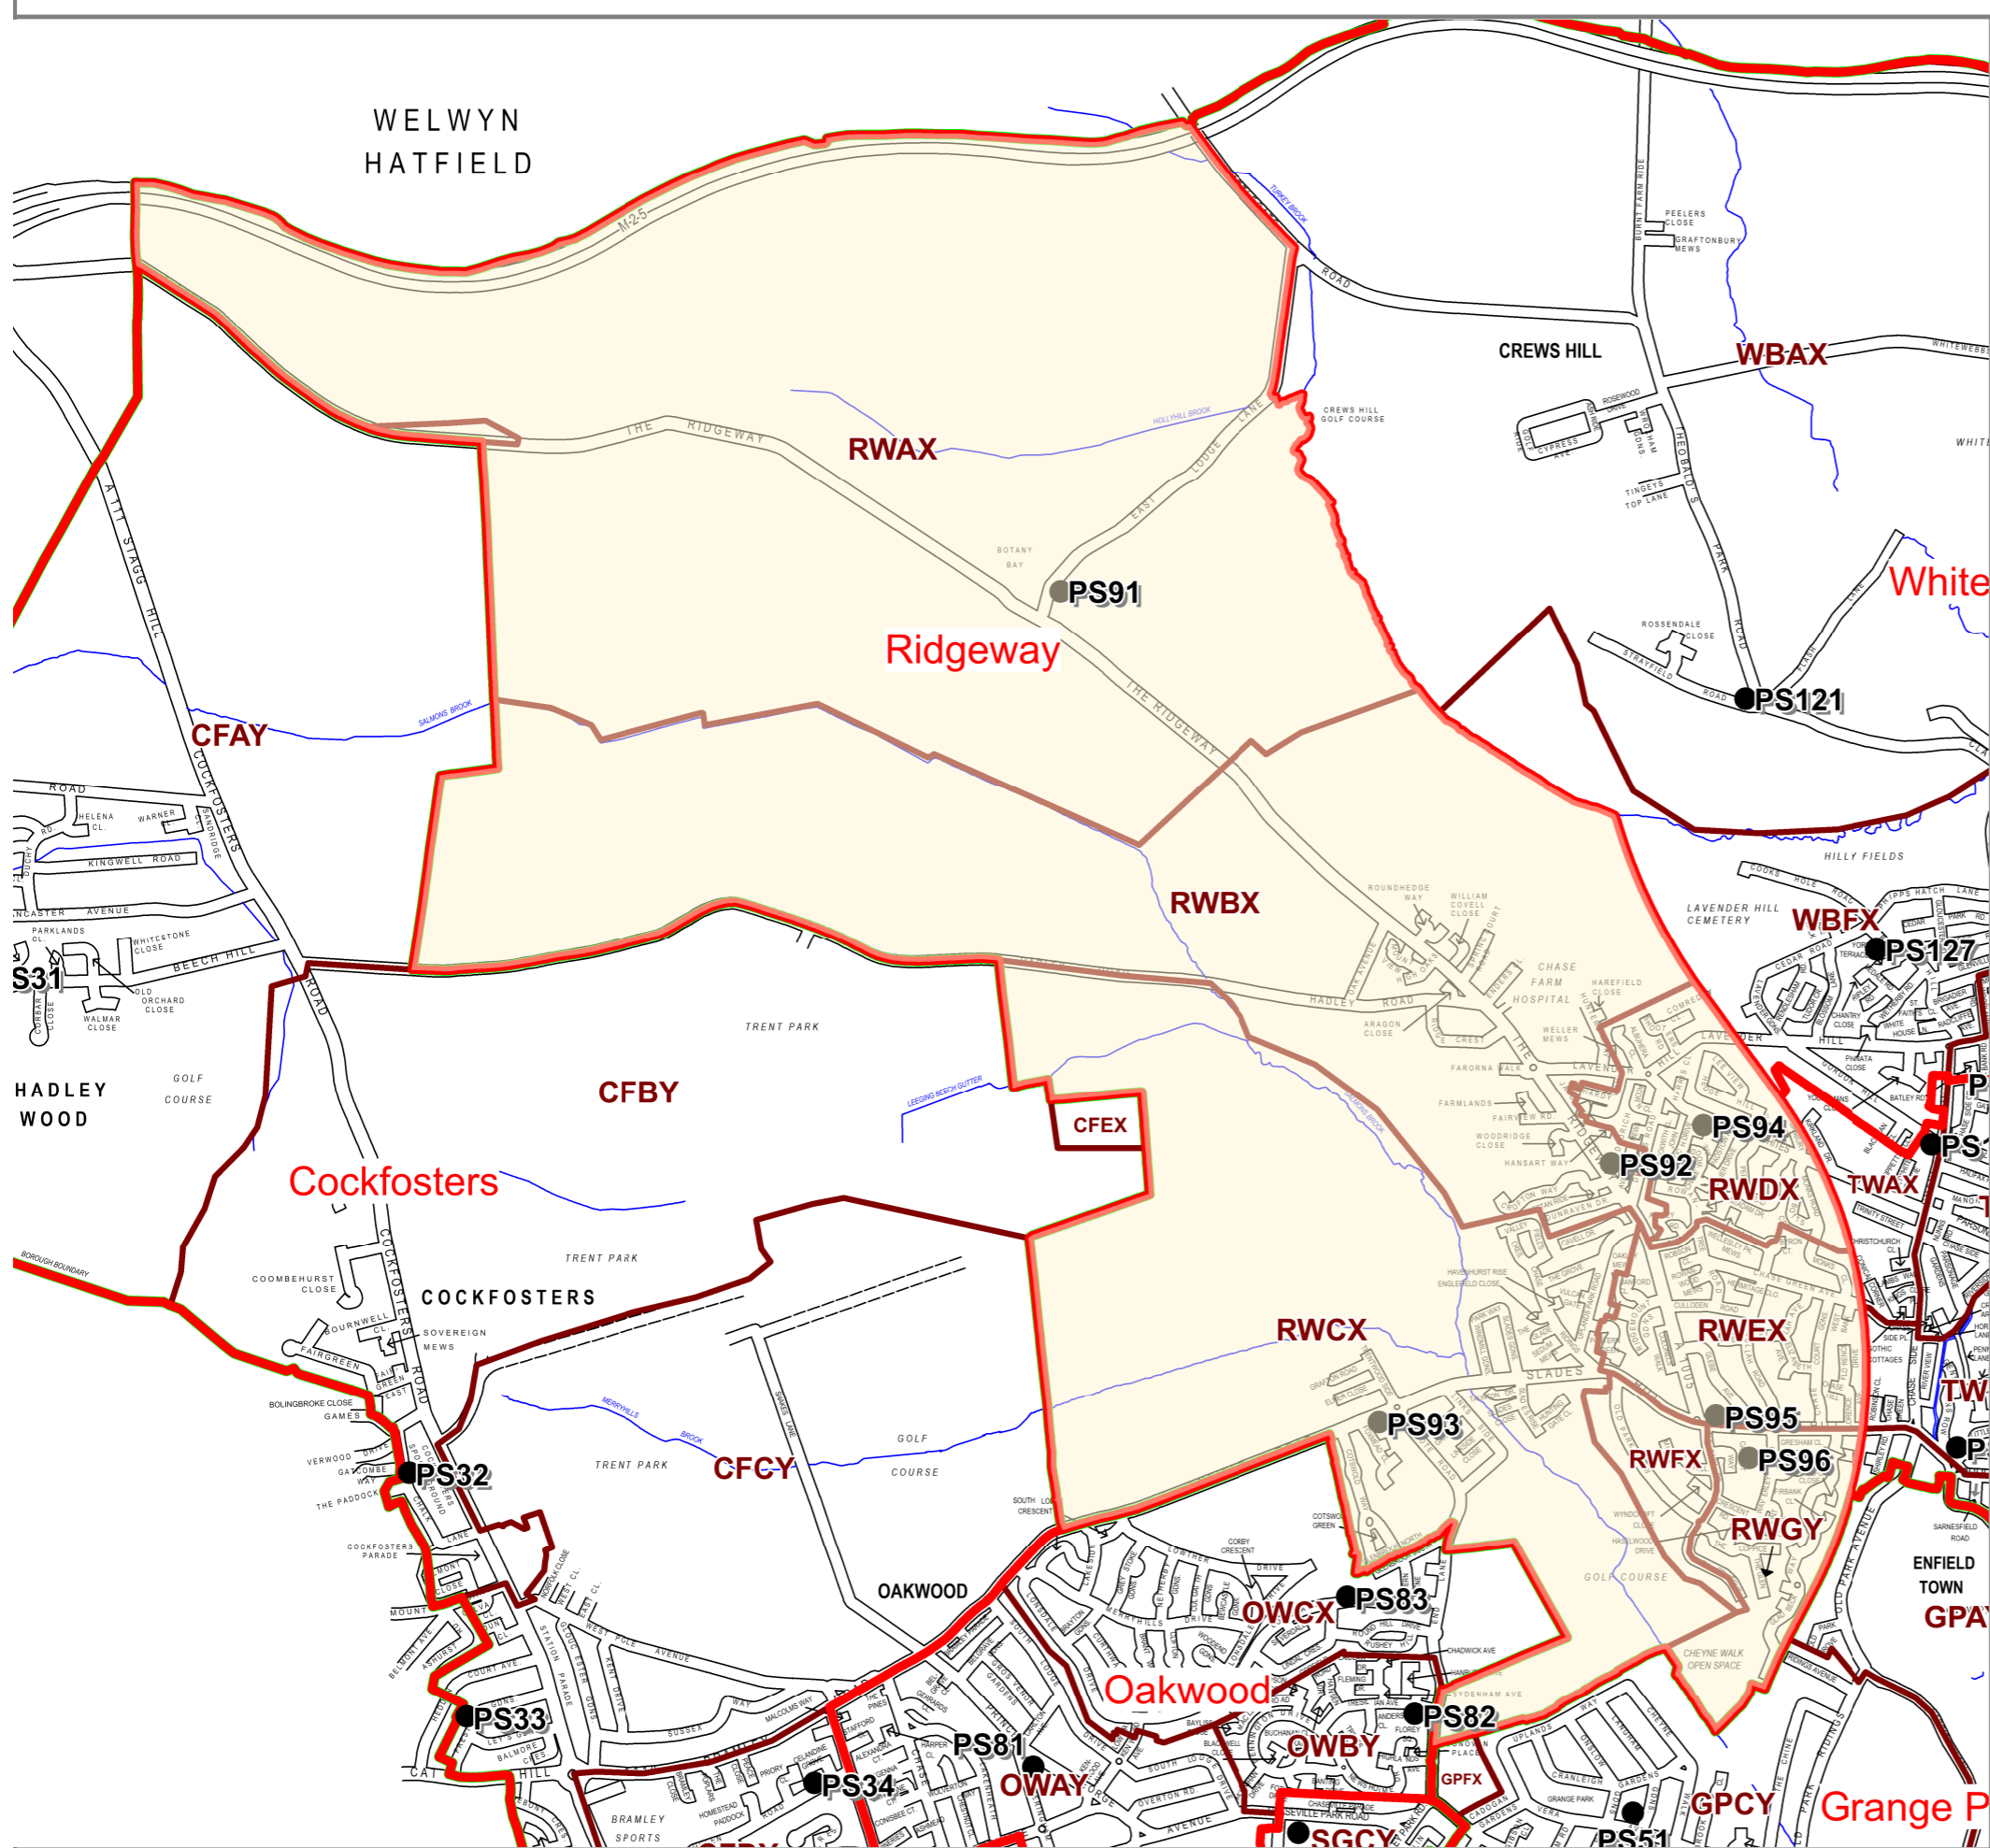

Ridgeway Ward - Polling Scheme 2026

Map Ref	Location of proposed Polling Place
PS91	Botany Bay Cricket Club
PS92	Enfield Lawn Tennis Club
PS93	The Jolly Farmers Public House
PS94	Our Lady of Walsingham Church
PS95	St. Mary Magdalene Church Hall
PS96	The Formont Centre

Key

- 2022 Ward Boundary
- 2024 Constituency Boundary
- Polling District boundary
- Polling Station

© Crown copyright and database rights 2024
 Ordnance Survey
 Licence No. AC0000814360