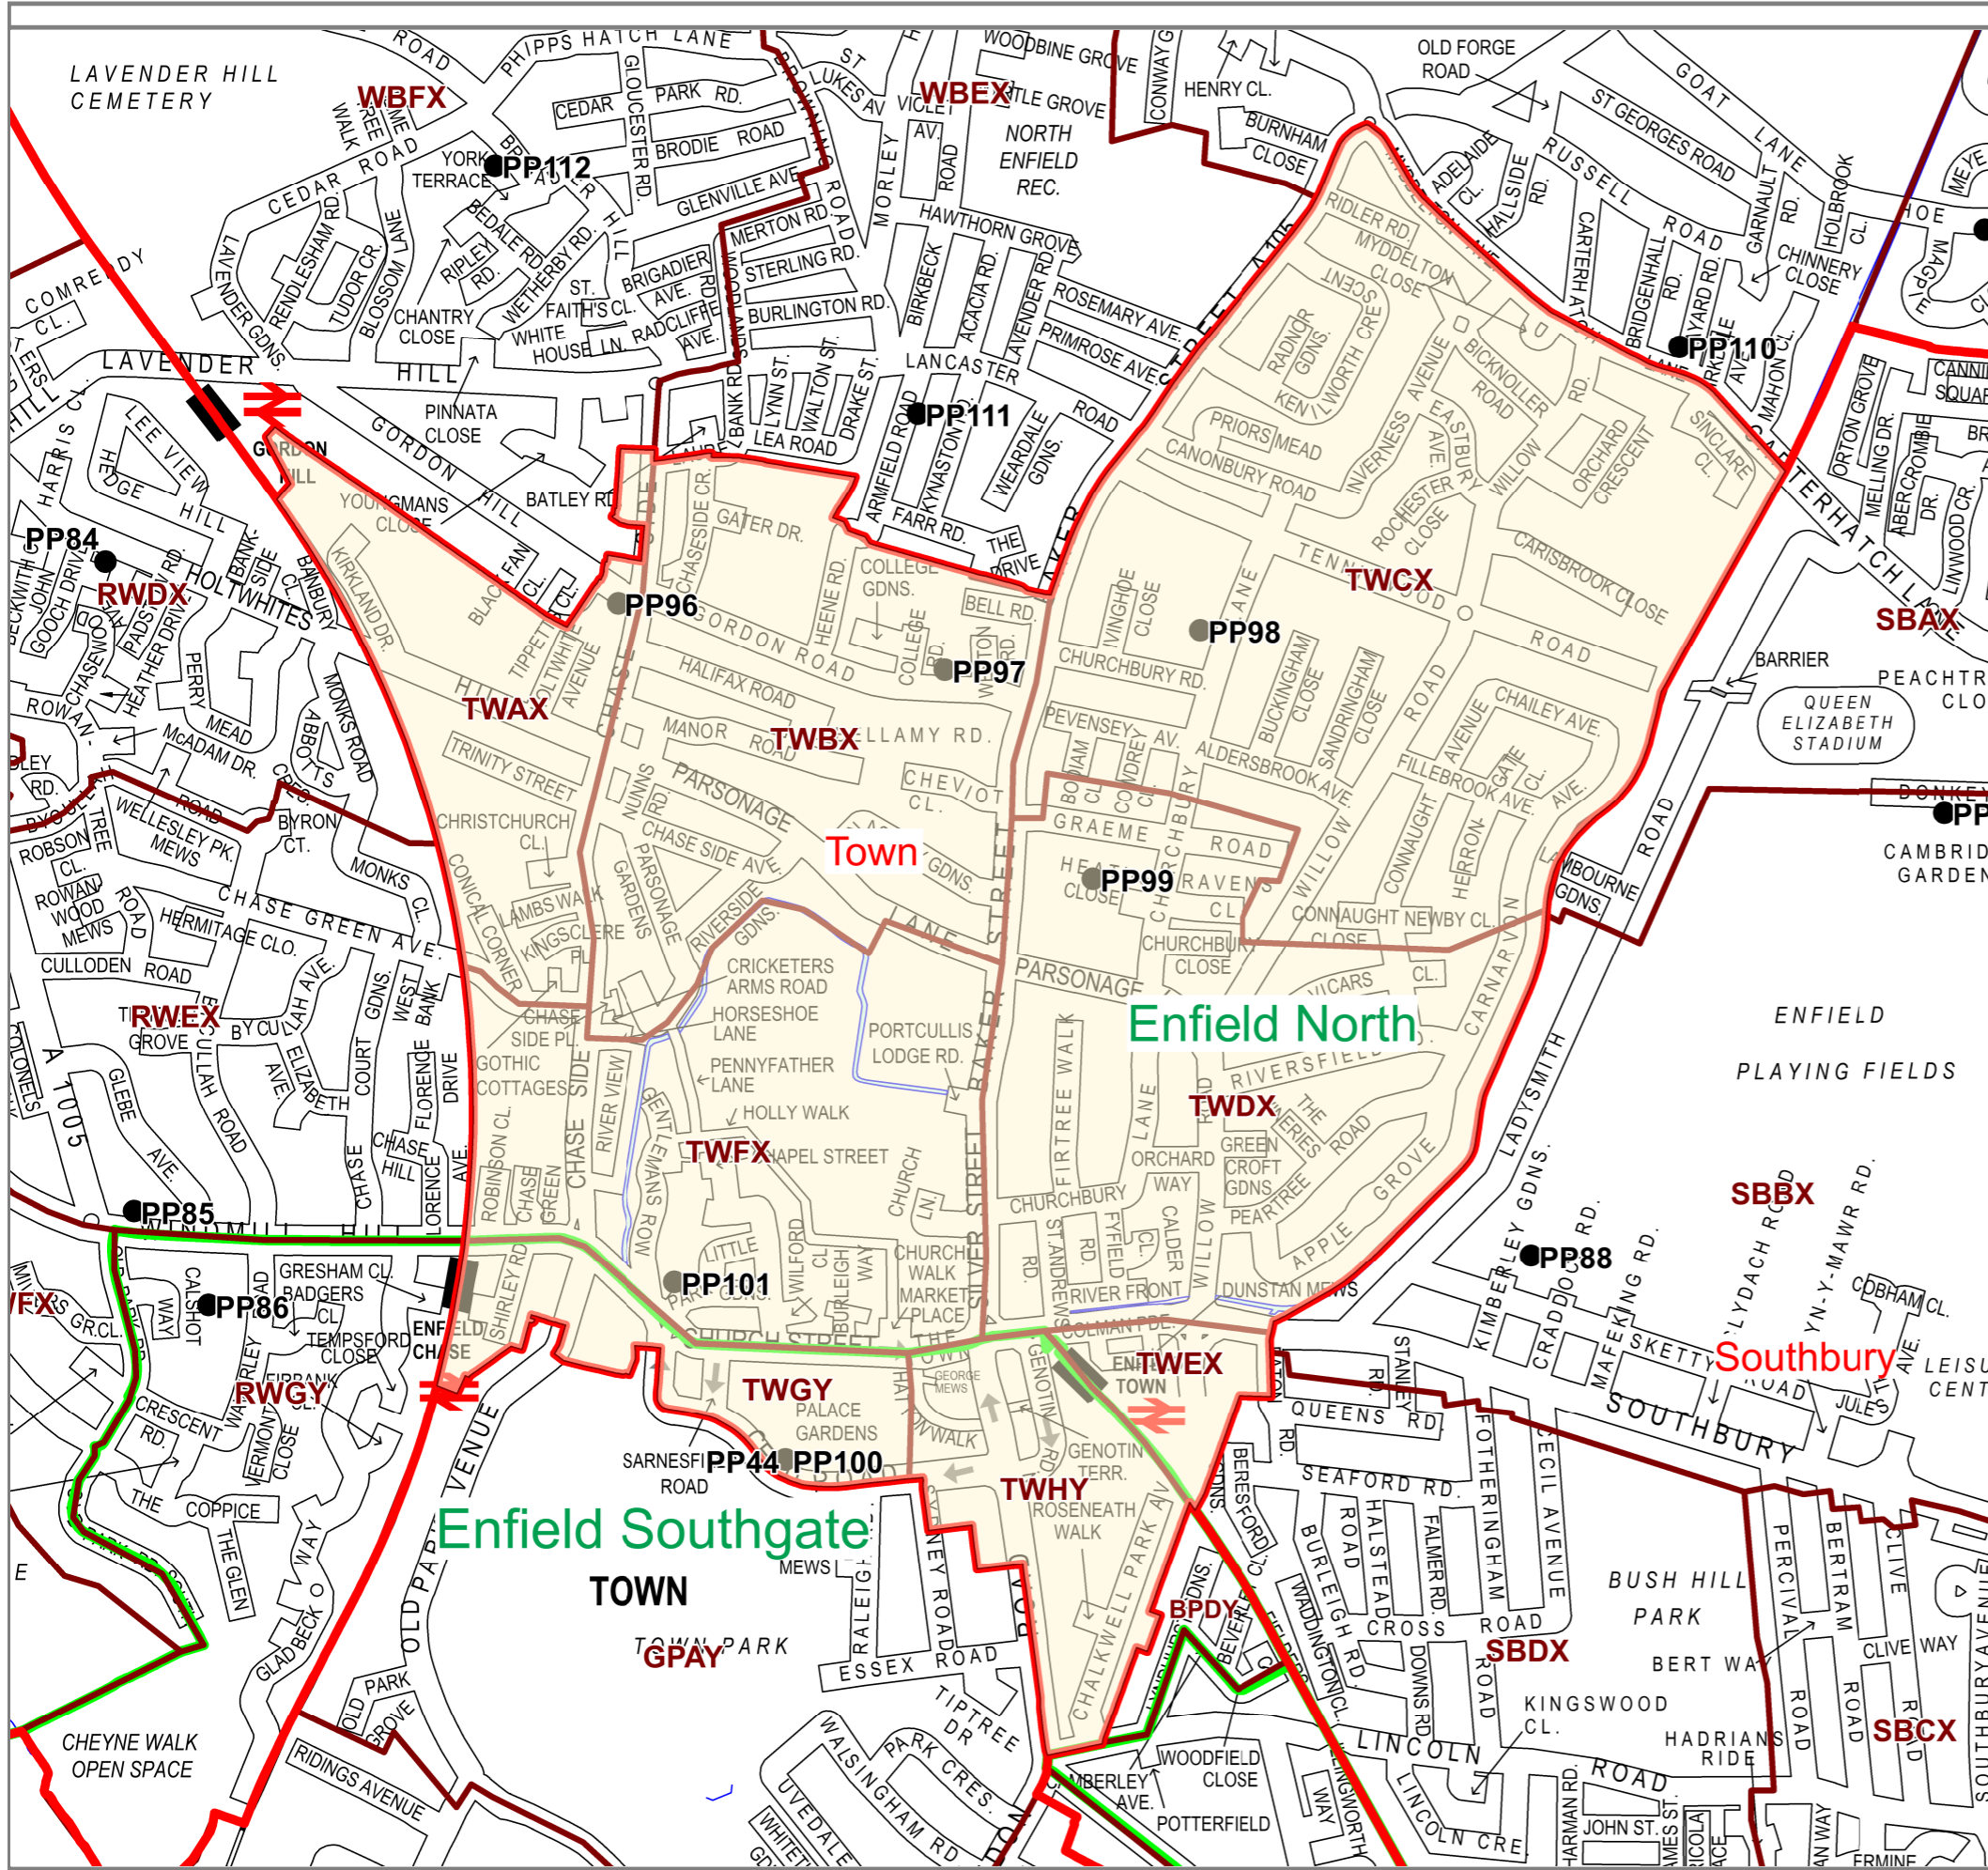

# Town Ward - Polling Scheme 2023

Map Ref	Location of proposed Polling Place
PP96	St. Michael's and All Angels Parish Hall
PP97	4th Enfield Scout Group Headquarters
PP98	Chace Community School
PP99	St. Andrew's C.E. School
PP100	Enfield Baptist Church, Cecil Road, EN2 6TG
PP101	Trinity Church Hall (Enfield)

**Key**

- 2022 Ward Boundary
- 2010 Constituency Boundary
- Proposed Polling District boundary
- Proposed Polling Place

© Crown copyright and database rights 2022  
 Ordnance Survey  
 Licence No. 100019820