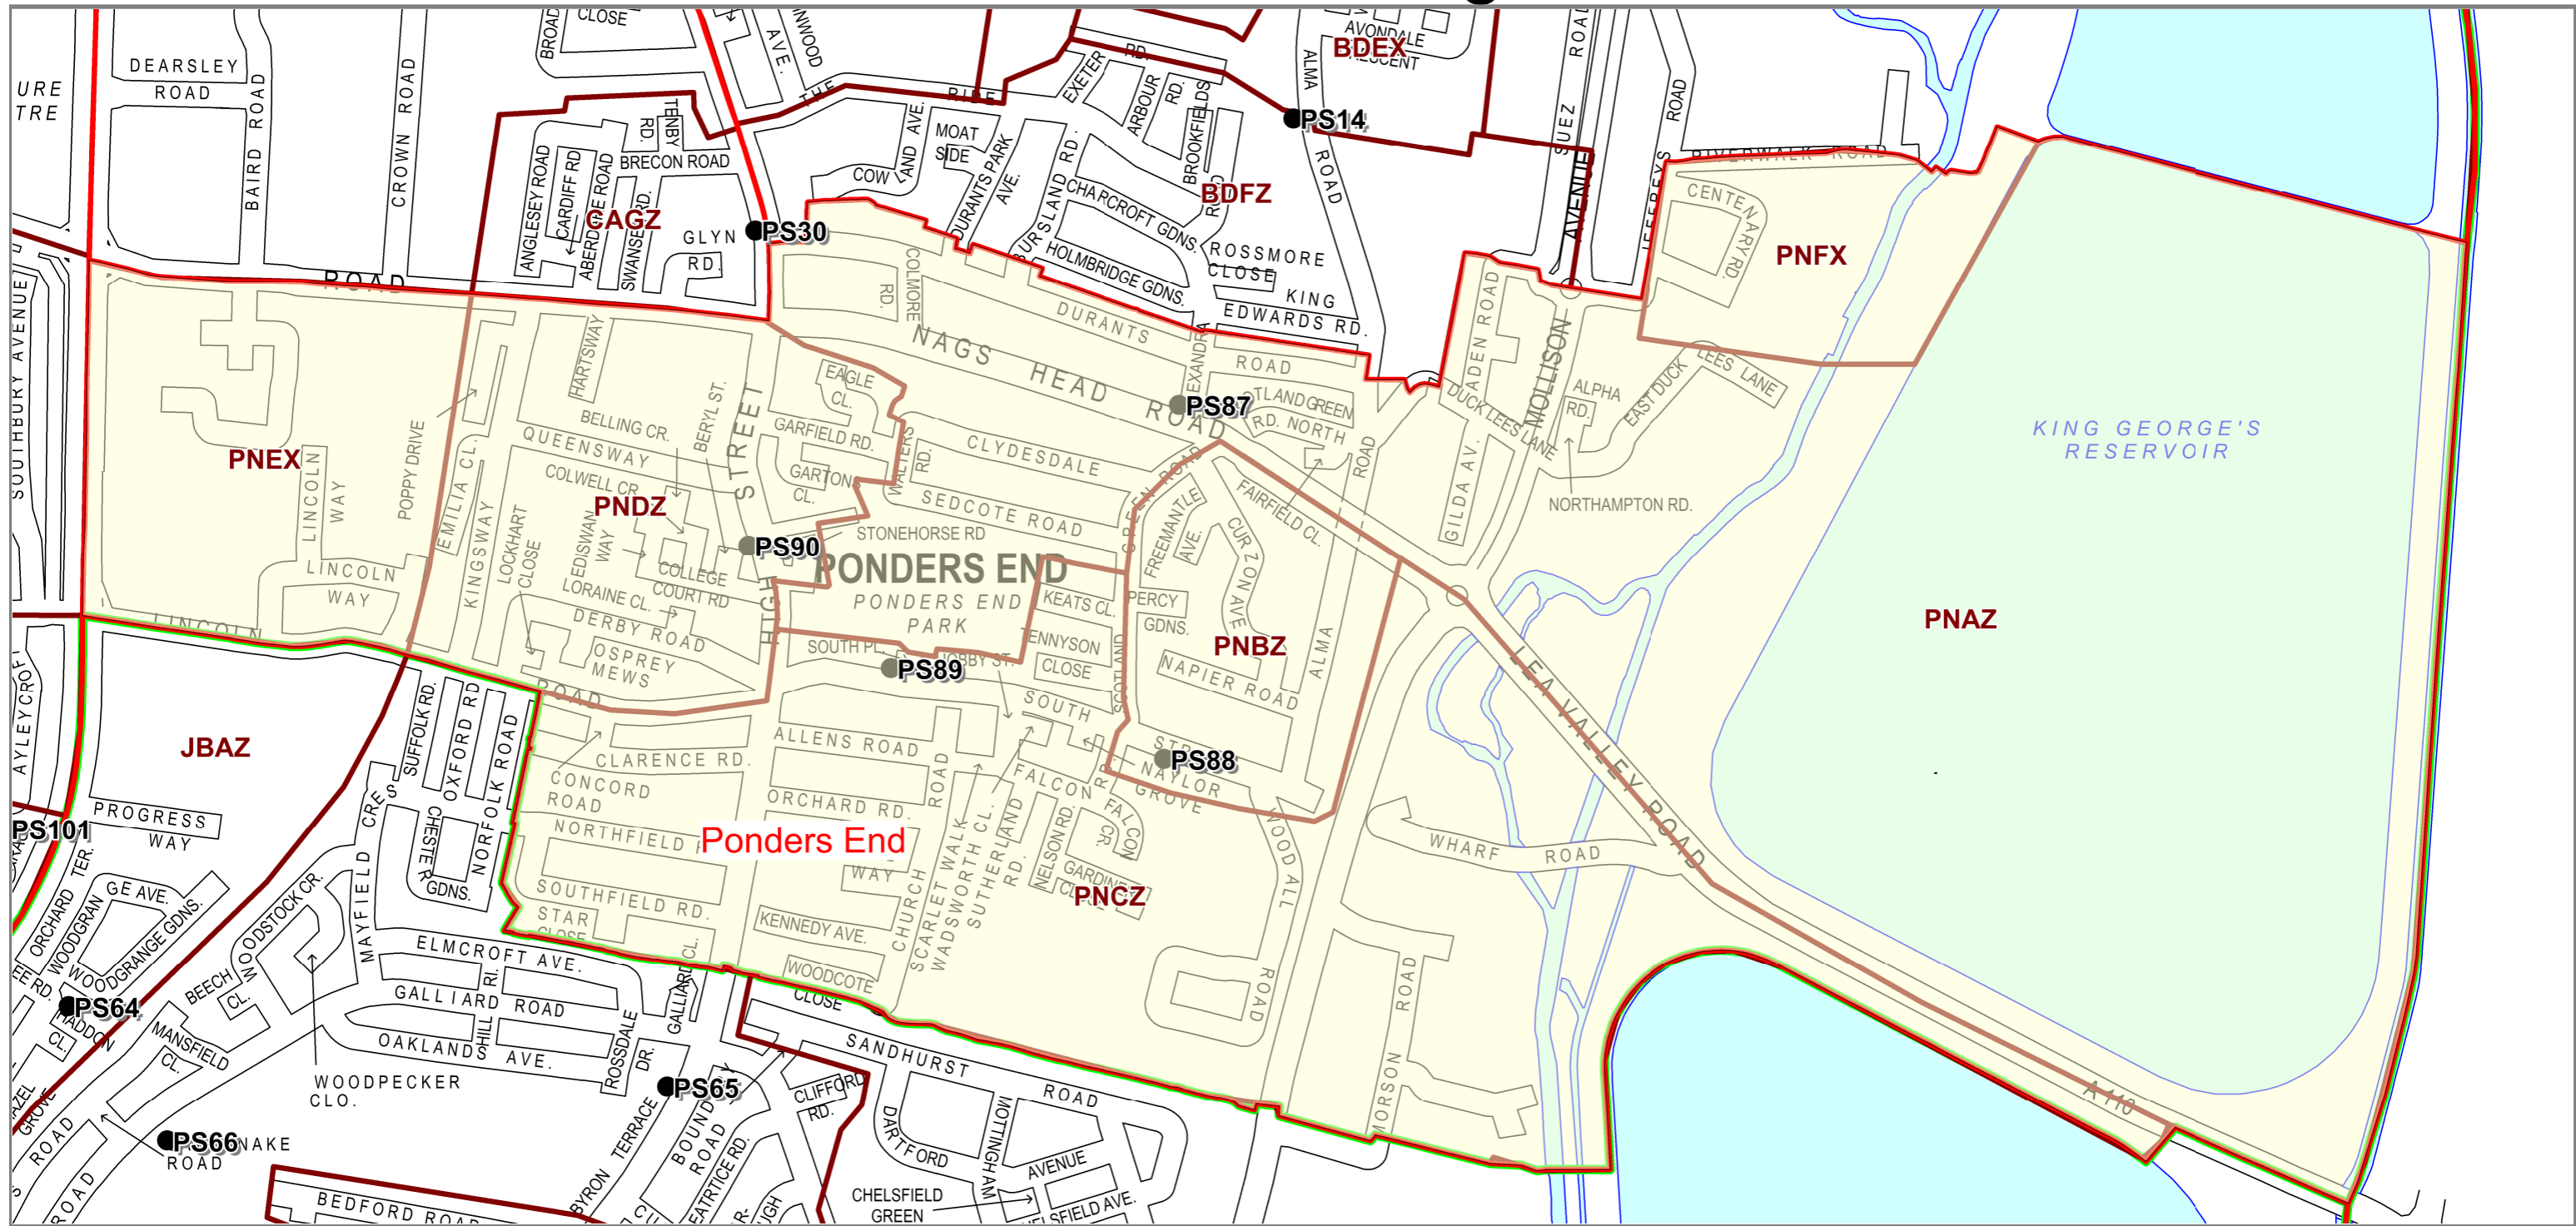

Ponders End Ward - Polling Scheme 2026

Map Ref	Location of proposed Polling Place
PS87	Church of Mary, Mother of God
PS89	Ponders End Working Mens Club
PS88	Ponders End Youth Centre
PS90	The Qube (Eagle House Car Park)

ENFIELD
Council

© Crown copyright
and database rights 2024
Ordnance Survey
Licence No. AC0000814360

Key

- 2022 Ward Boundary
- 2024 Constituency Boundary
- Polling District boundary
- Polling Station

N