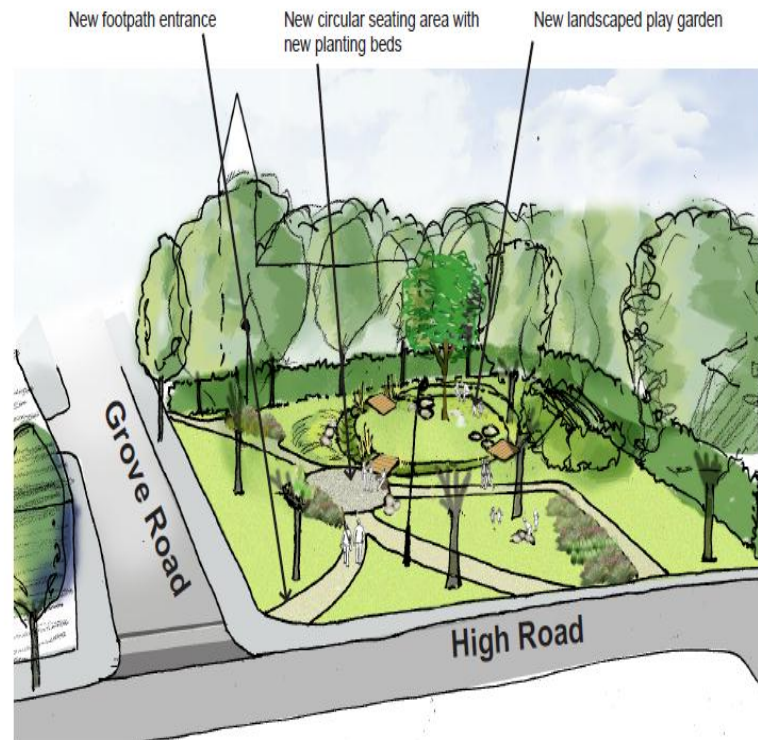

Grove Road open space – November 2013

Central stone feature and relaxation seating area

Additional seating

New play garden

New paths providing ease of access through the space

Grove Road open space site plan

- Improved landscaping and de-cluttering of the site
- New planting beds and a community planting area
- New seating to create a social space
- A playable landscape feature for young children and families
- Community led artwork:
 - Historical interpretation board
 - Engraved stone feature

New wooden seating

Play garden

Planting beds

Interpretation board

ENFIELD Council

Planting Pallett for Grove Road Open Space

Potentilla fruticosa

Echinops (Globe thistle)

Ornamental Grasses

Snow Drops