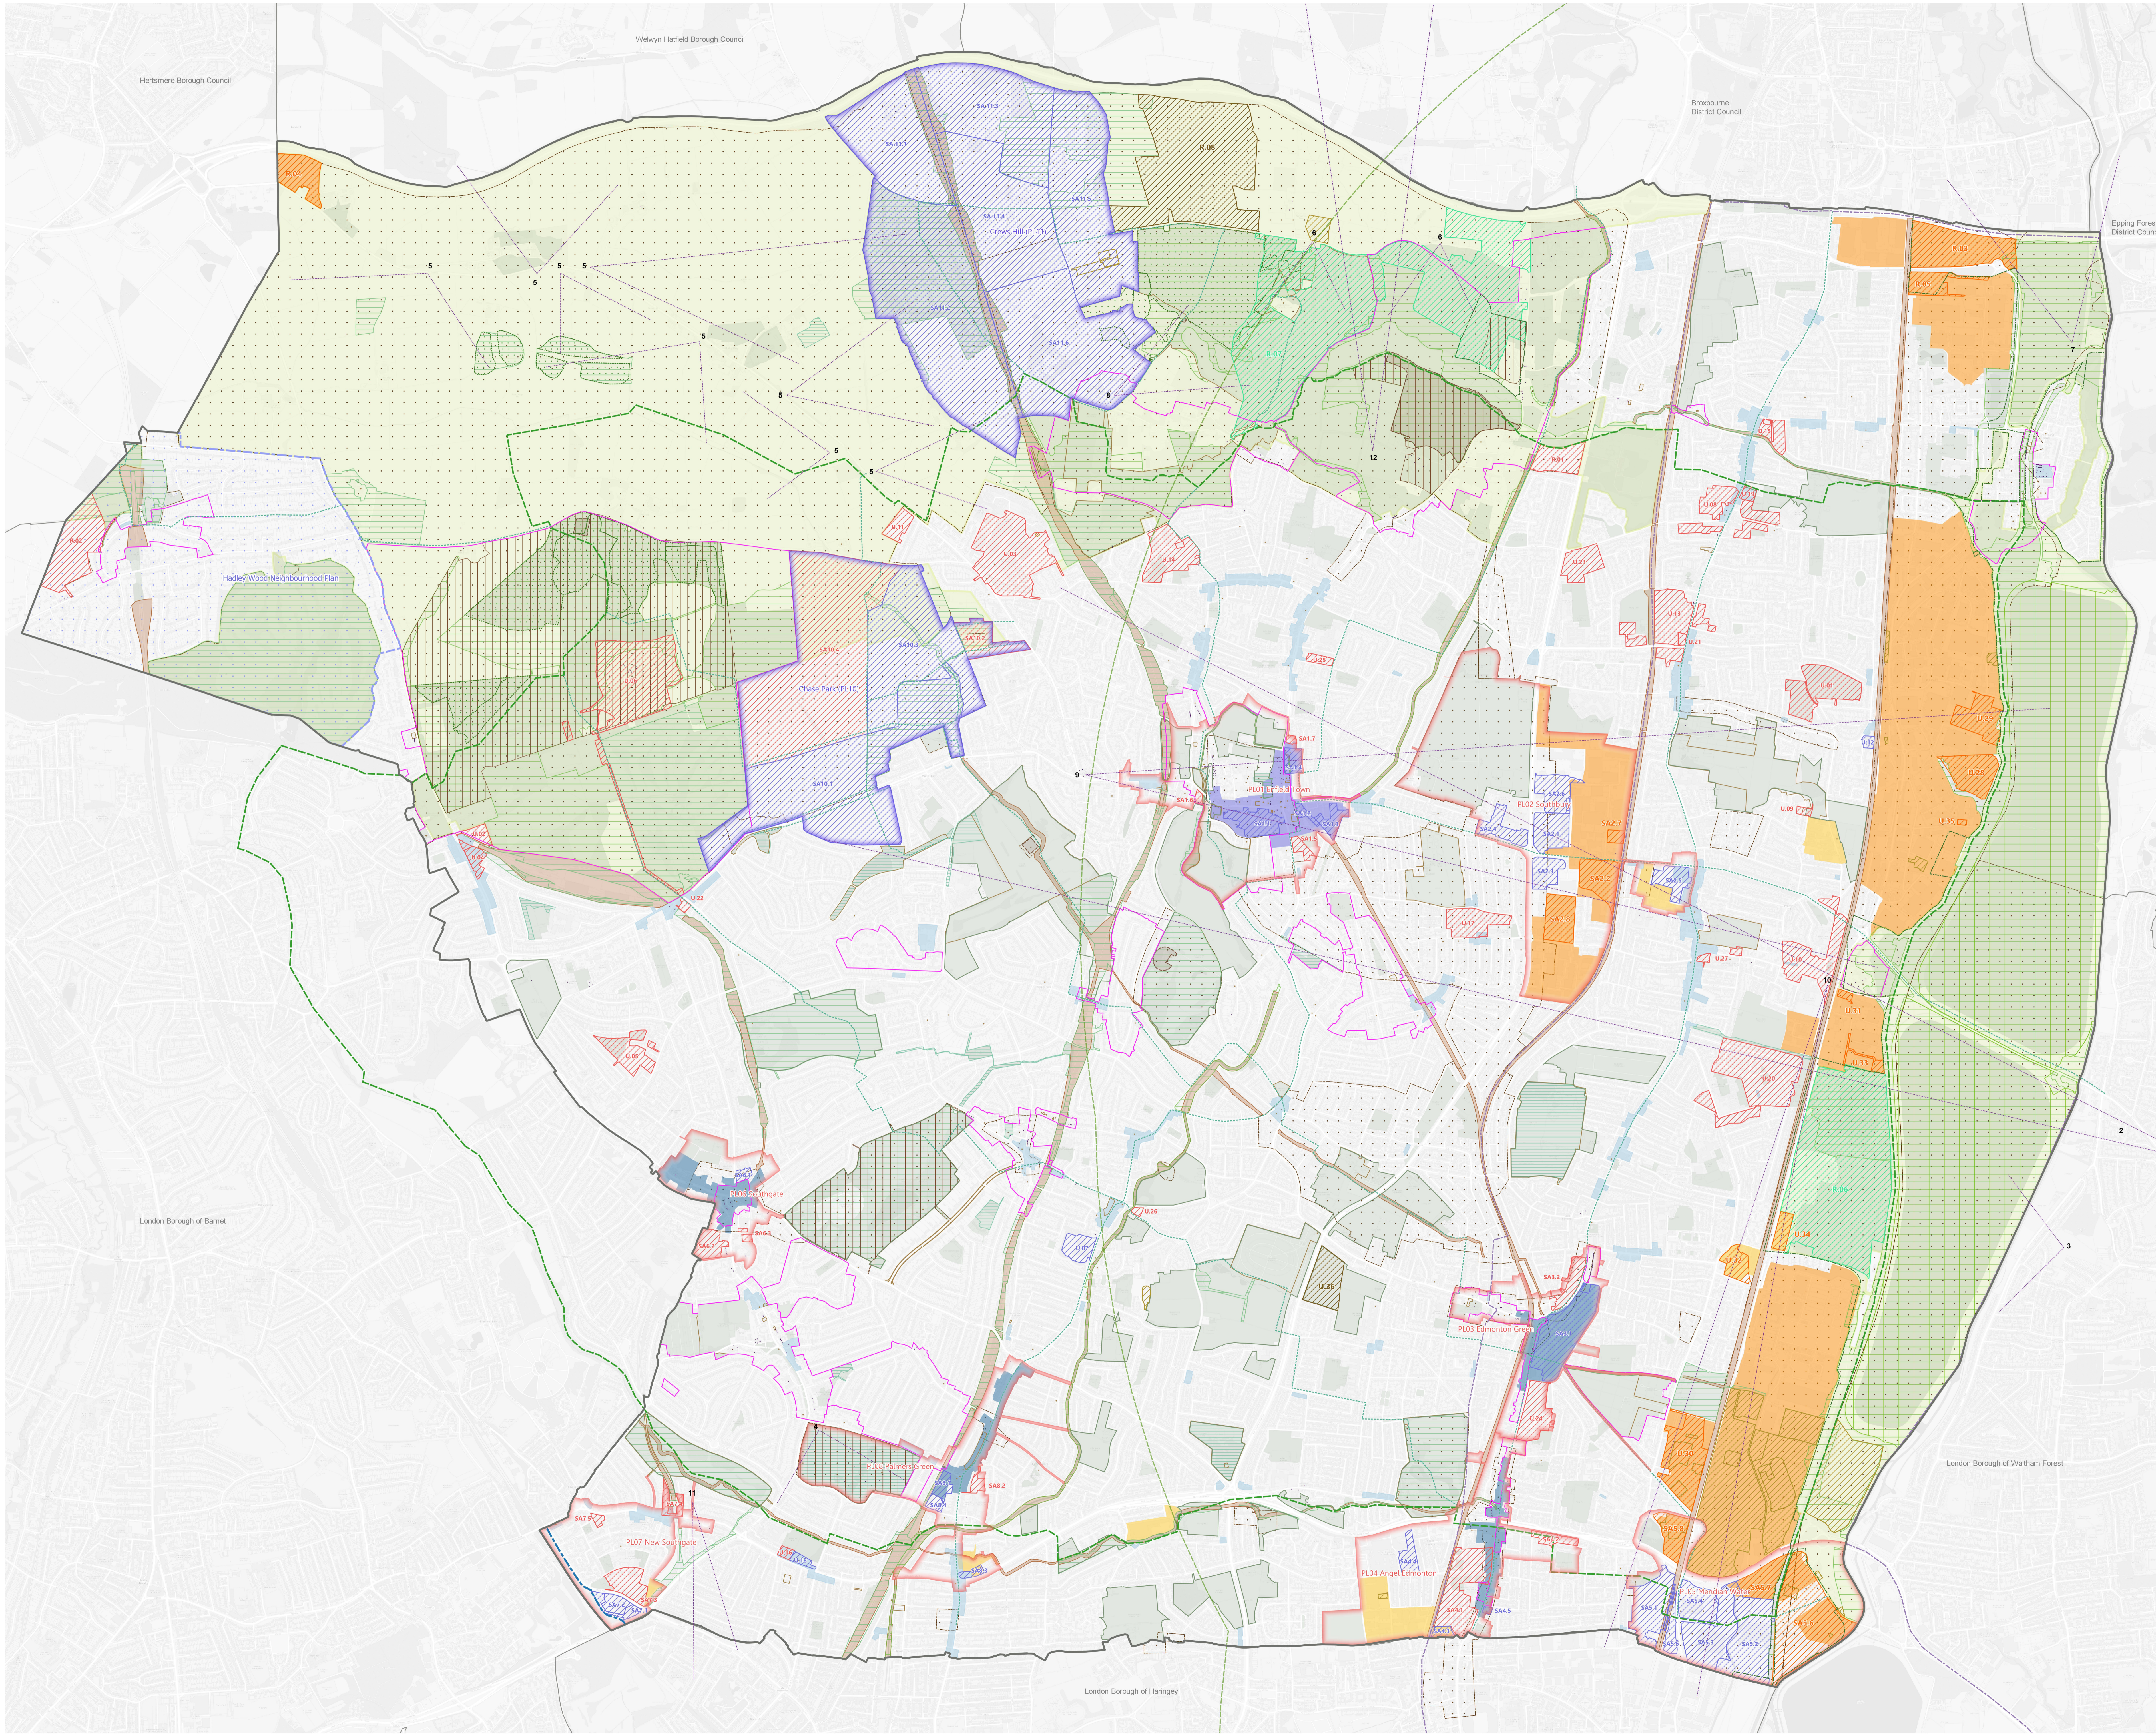

**KEY**

- Borough Boundary
- Hadley Wood Neighbourhood Plan
- Lee Valley Regional Park Authority
- Upper Lee Valley Opportunity Area
- Crossrail 2 Safeguarding Area
- Placemaking Areas**
- Urban Placemaking Areas
- Rural Placemaking Areas
- Site Allocations**
- Mixed Use
- Housing
- Industrial
- Sports and Leisure
- Burial
- North London Waste Plan Sites
- Green Infrastructure**
- Green Belt
- Metropolitan Open Land
- Local Open Space
- Ancient Woodland
- Green Links
- Green Loop
- Design and Heritage**
- Scheduled Ancient Monuments
- Registered Parks and Gardens
- Archaeological Priority Area
- Conservation Areas
- Listed Building
- Locally Listed Heritage Assets
- Important Local Views
- Ecology**
- Site of Special Scientific Interest (Wildlife & Countryside Act 1981)
- Site of Metropolitan Importance for Nature Conservation
- Site of Borough Importance for Nature Conservation
- Site of Local Importance for Nature Conservation
- Epping Forest Special Area of Conservation - Zone of Influence 0.2km
- Wildlife Corridors
- Town Centres and High Streets**
- Major Centre (Enfield Town)
- District Centre
- Local Centre
- Industrial**
- Strategic Industrial Land
- Locally Significant Industrial Site

ENFIELD LOCAL PLAN POLICIES MAP		REVISION
REGULATION 19 CONSULTATION		A
SCALE	PAPER SIZE	DATE
1:12500	A0	22.02.24