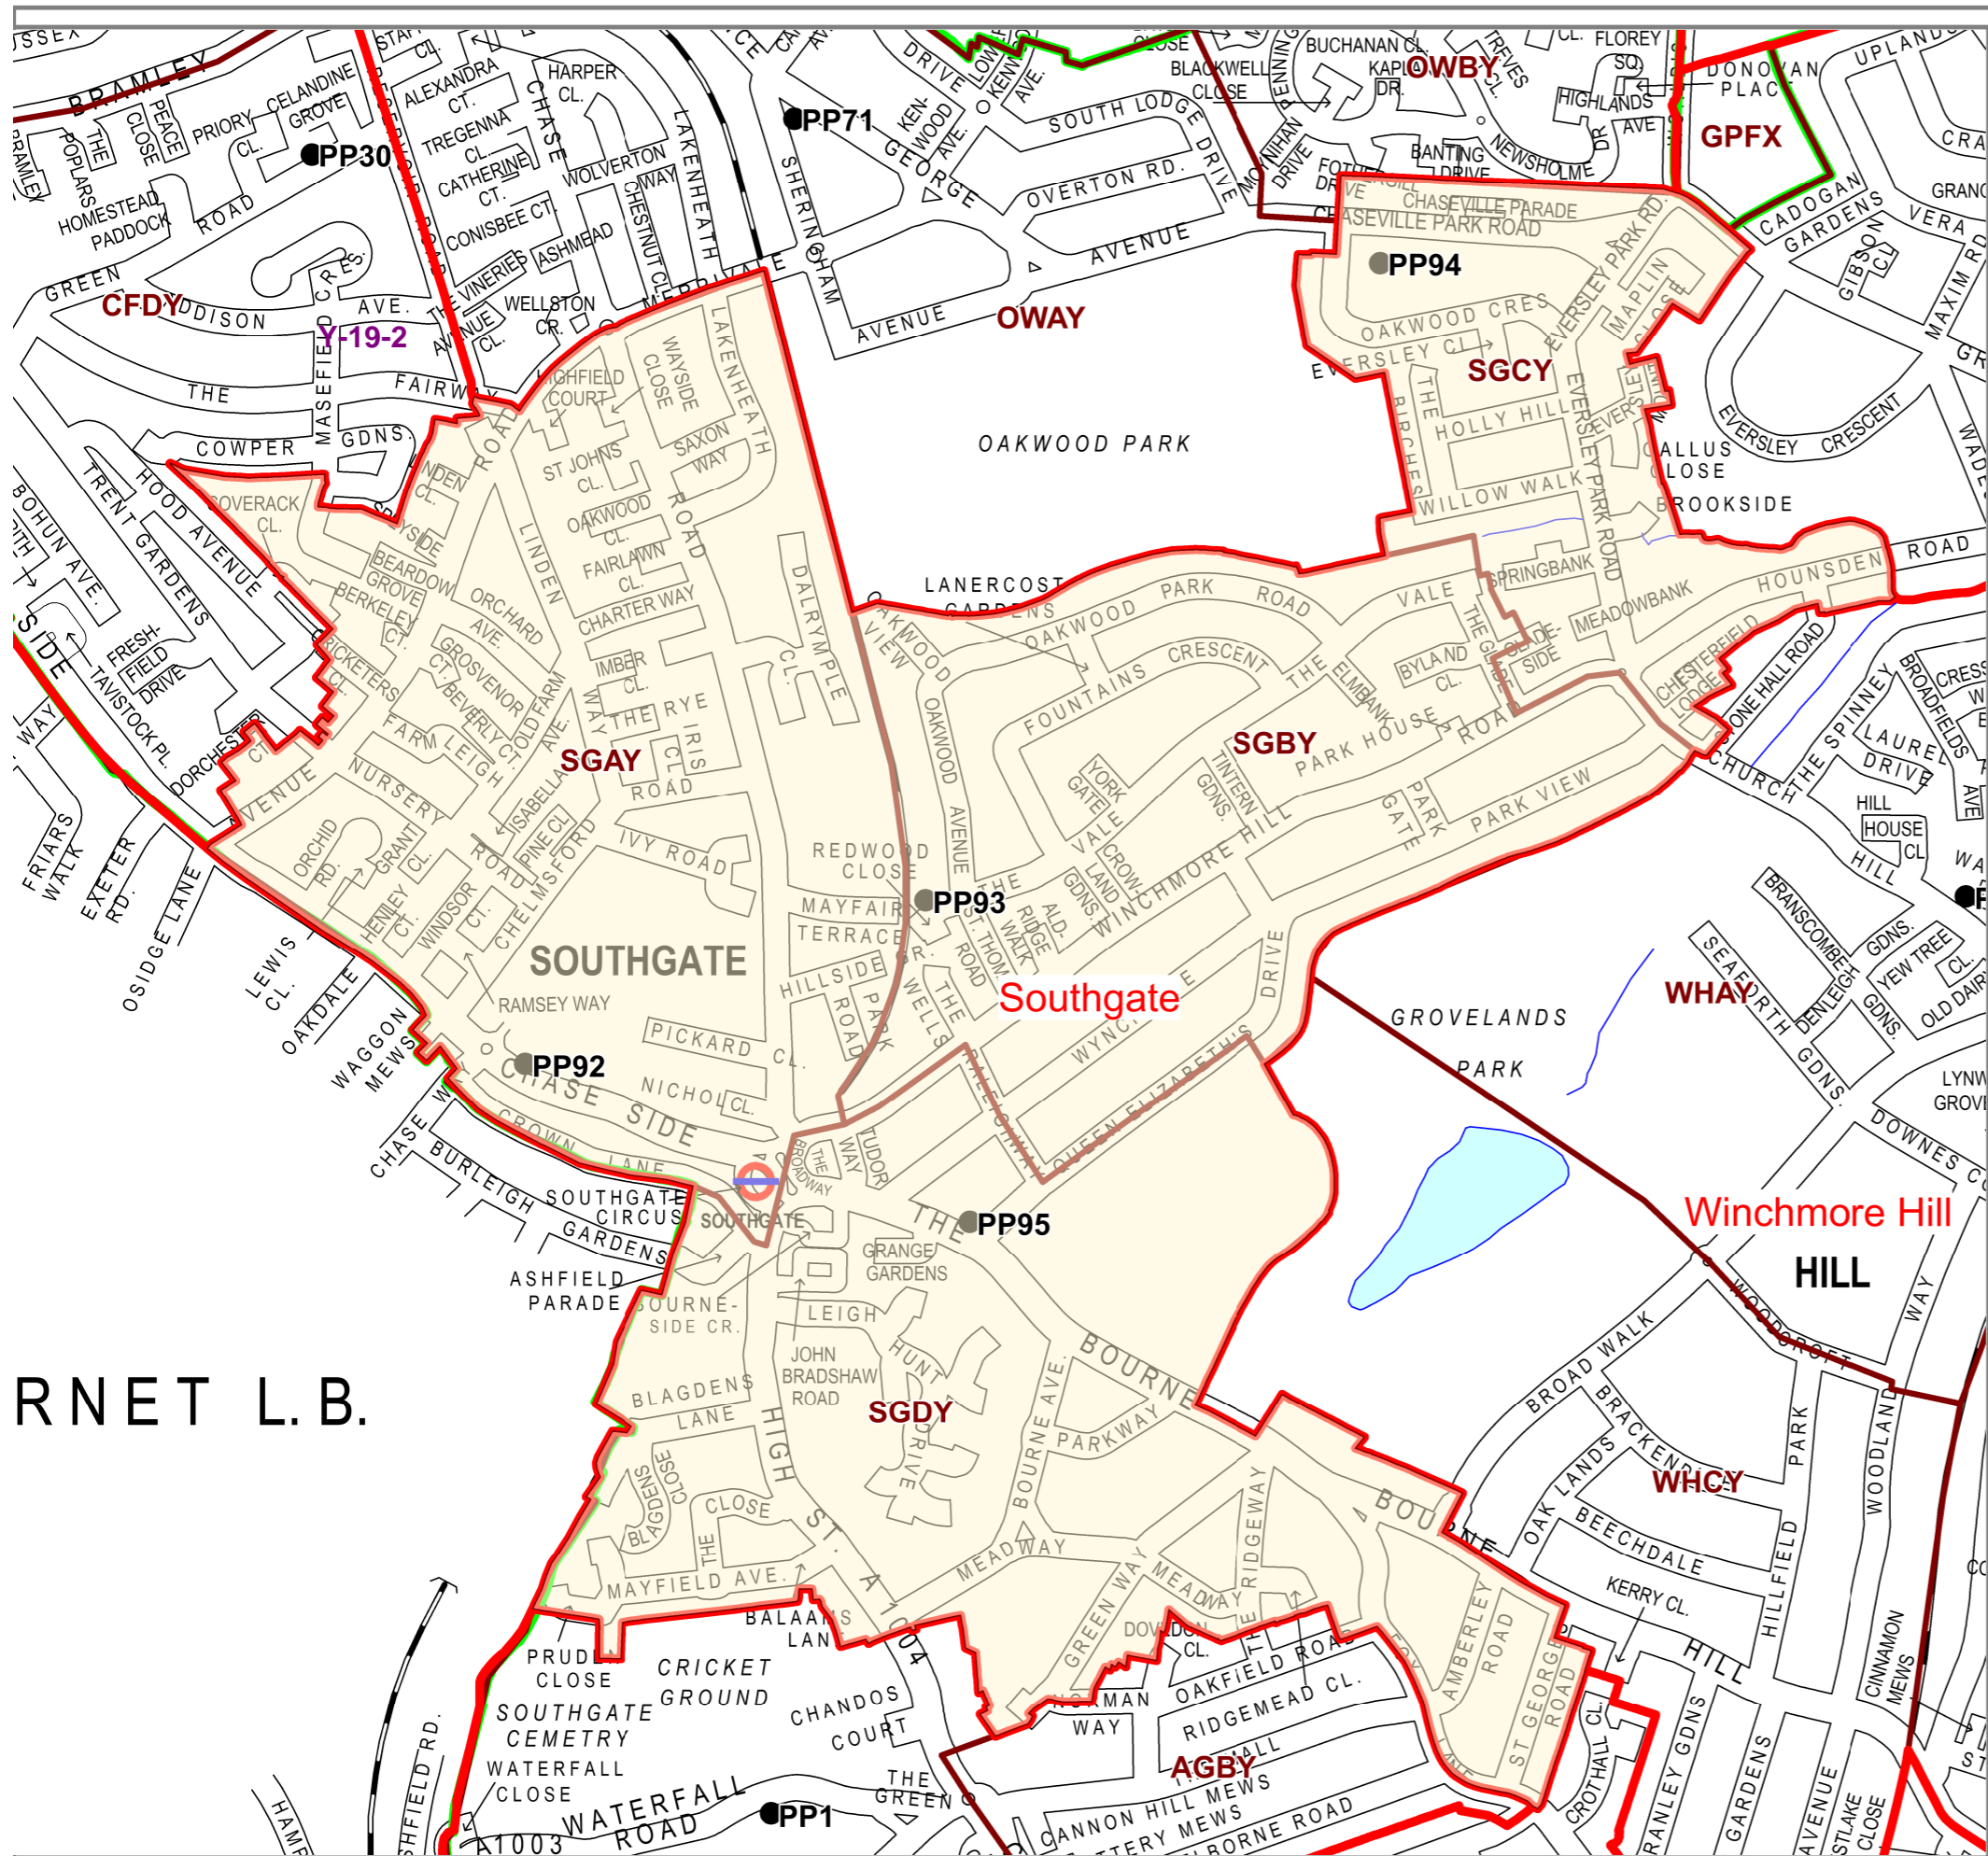

Southgate Ward - Polling Scheme 2023

Map Ref	Location of proposed Polling Place
PP92	St. Andrew's Church (Southgate)
PP93	Southgate District Scout Headquarters
PP94	Eversley Primary School
PP95	Southgate Methodist Church Hall

Key

- 2022 Ward Boundary
- 2010 Constituency Boundary
- Proposed Polling District boundary
- Proposed Polling Place

© Crown copyright and database rights 2022
 Ordnance Survey
 Licence No. 100019820

RNET L.B.