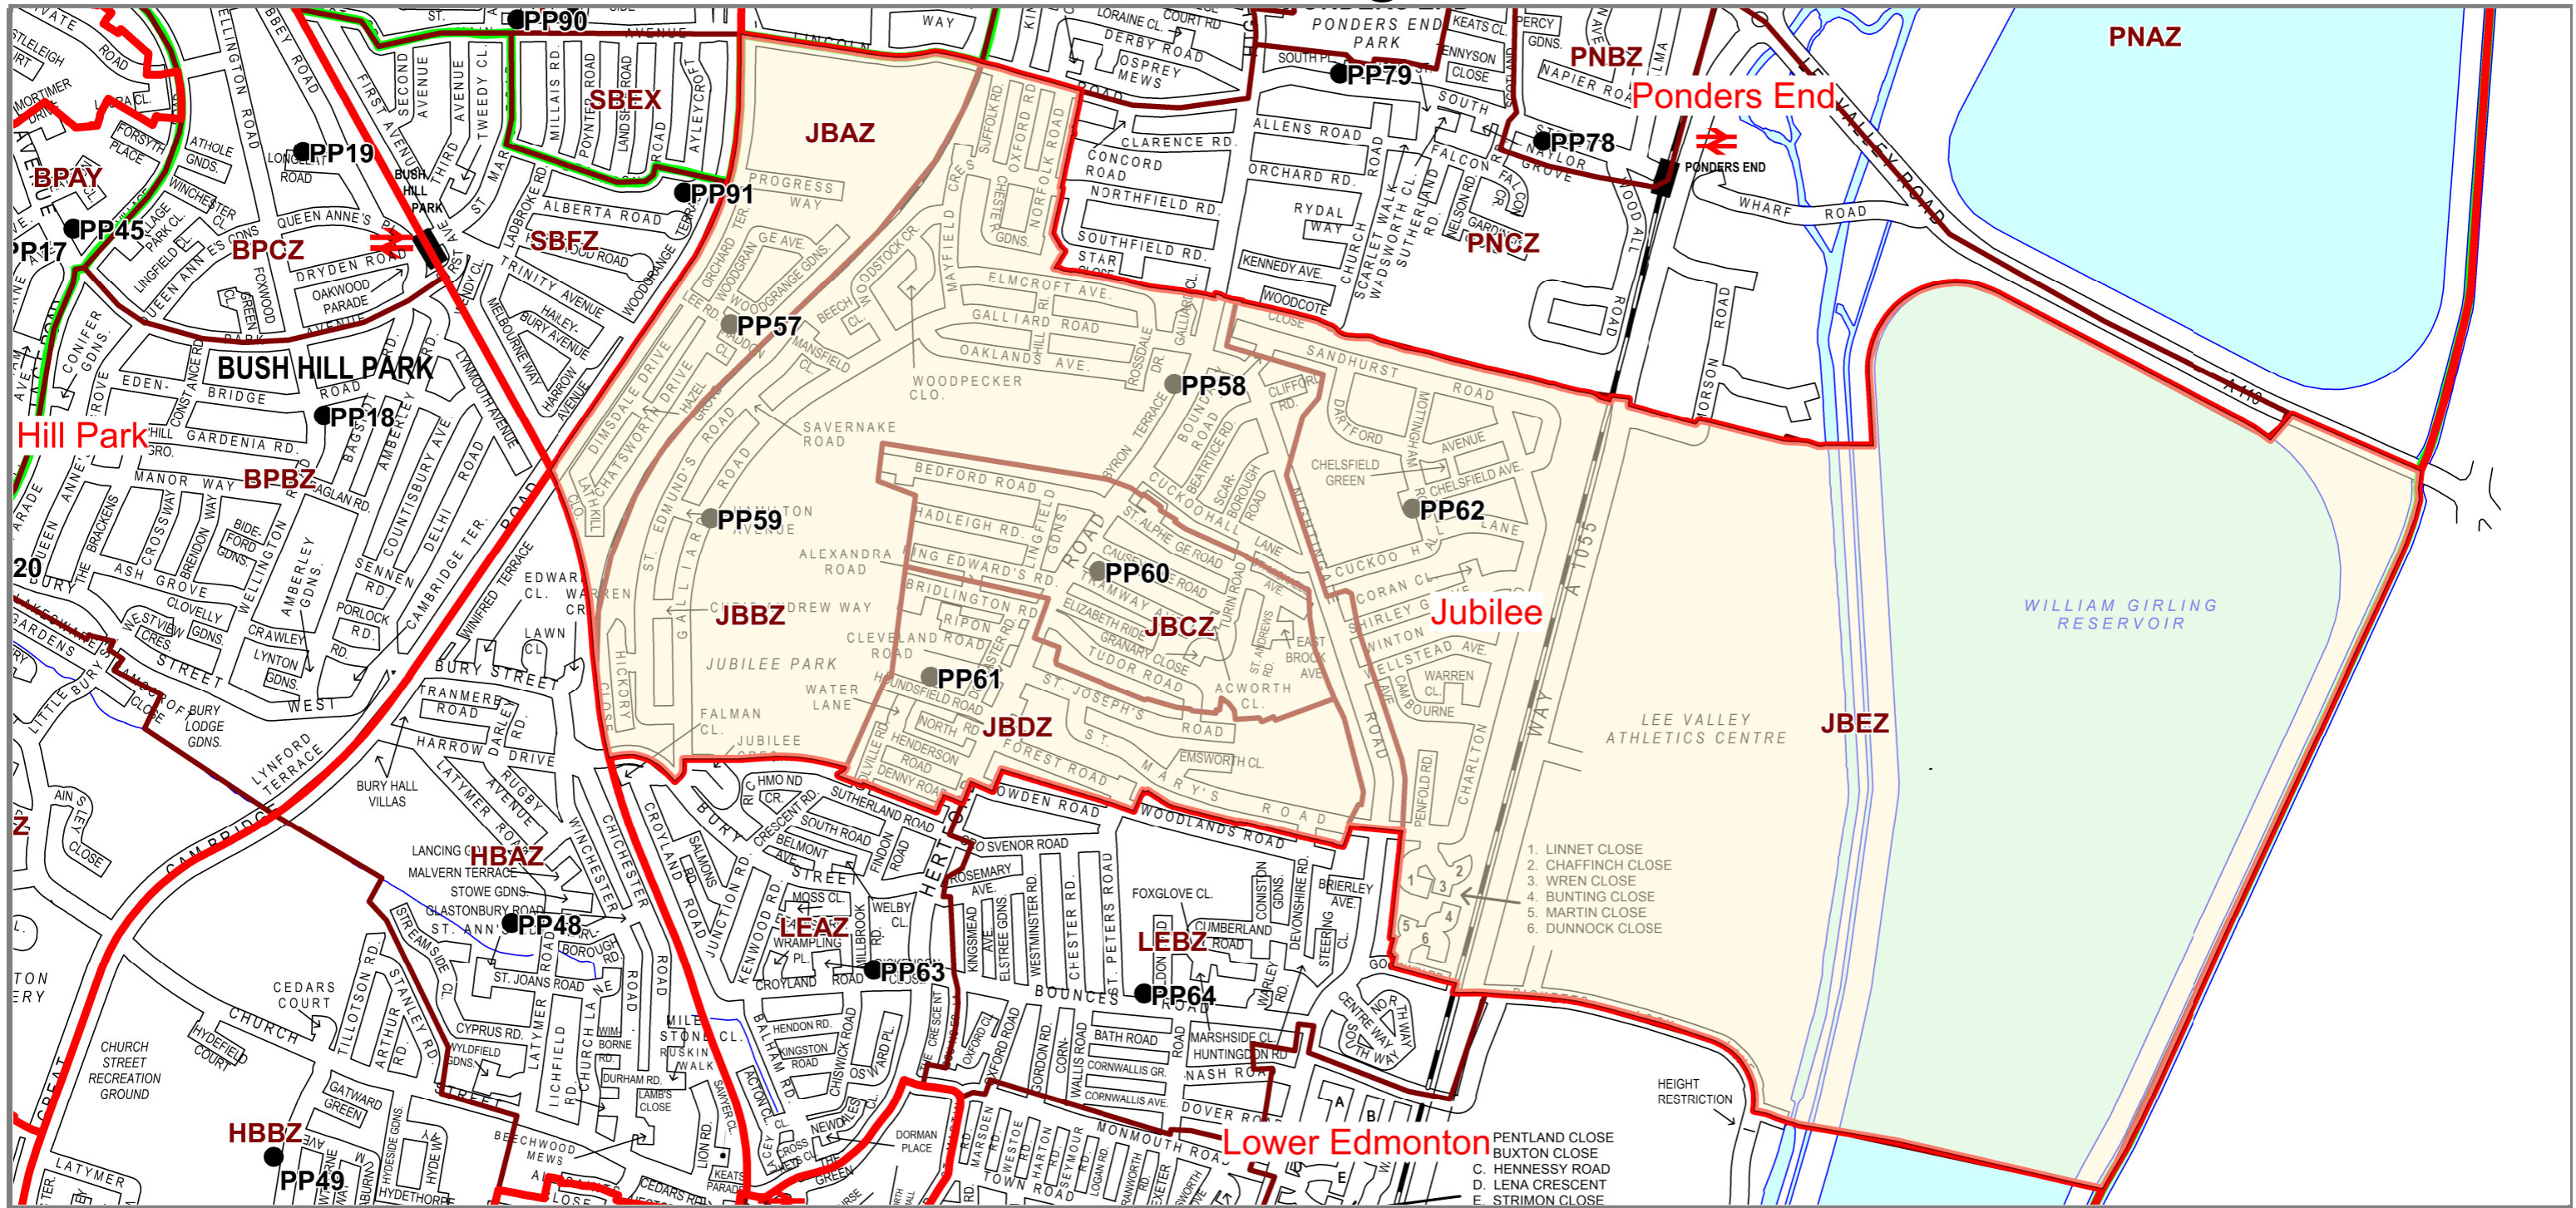

Jubilee Ward - Polling Scheme 2023

Map Ref Location of proposed Polling Place

PP57	Temporary Building (Lee Road Open Space)
PP58	St. Alphege Church Hall
PP59	Temporary Building (Jubilee Car Park)
PP60	Tramway Christian Fellowship
PP61	Houndsfield Primary School
PP62	Mottinham Hall

ENFIELD
Council

© Crown copyright
and database rights 2022
Ordnance Survey
Licence No. 100019820

Key

-  2022 Ward Boundary
-  2010 Constituency Boundary
-  Proposed Polling District boundary
-  Proposed Polling Place