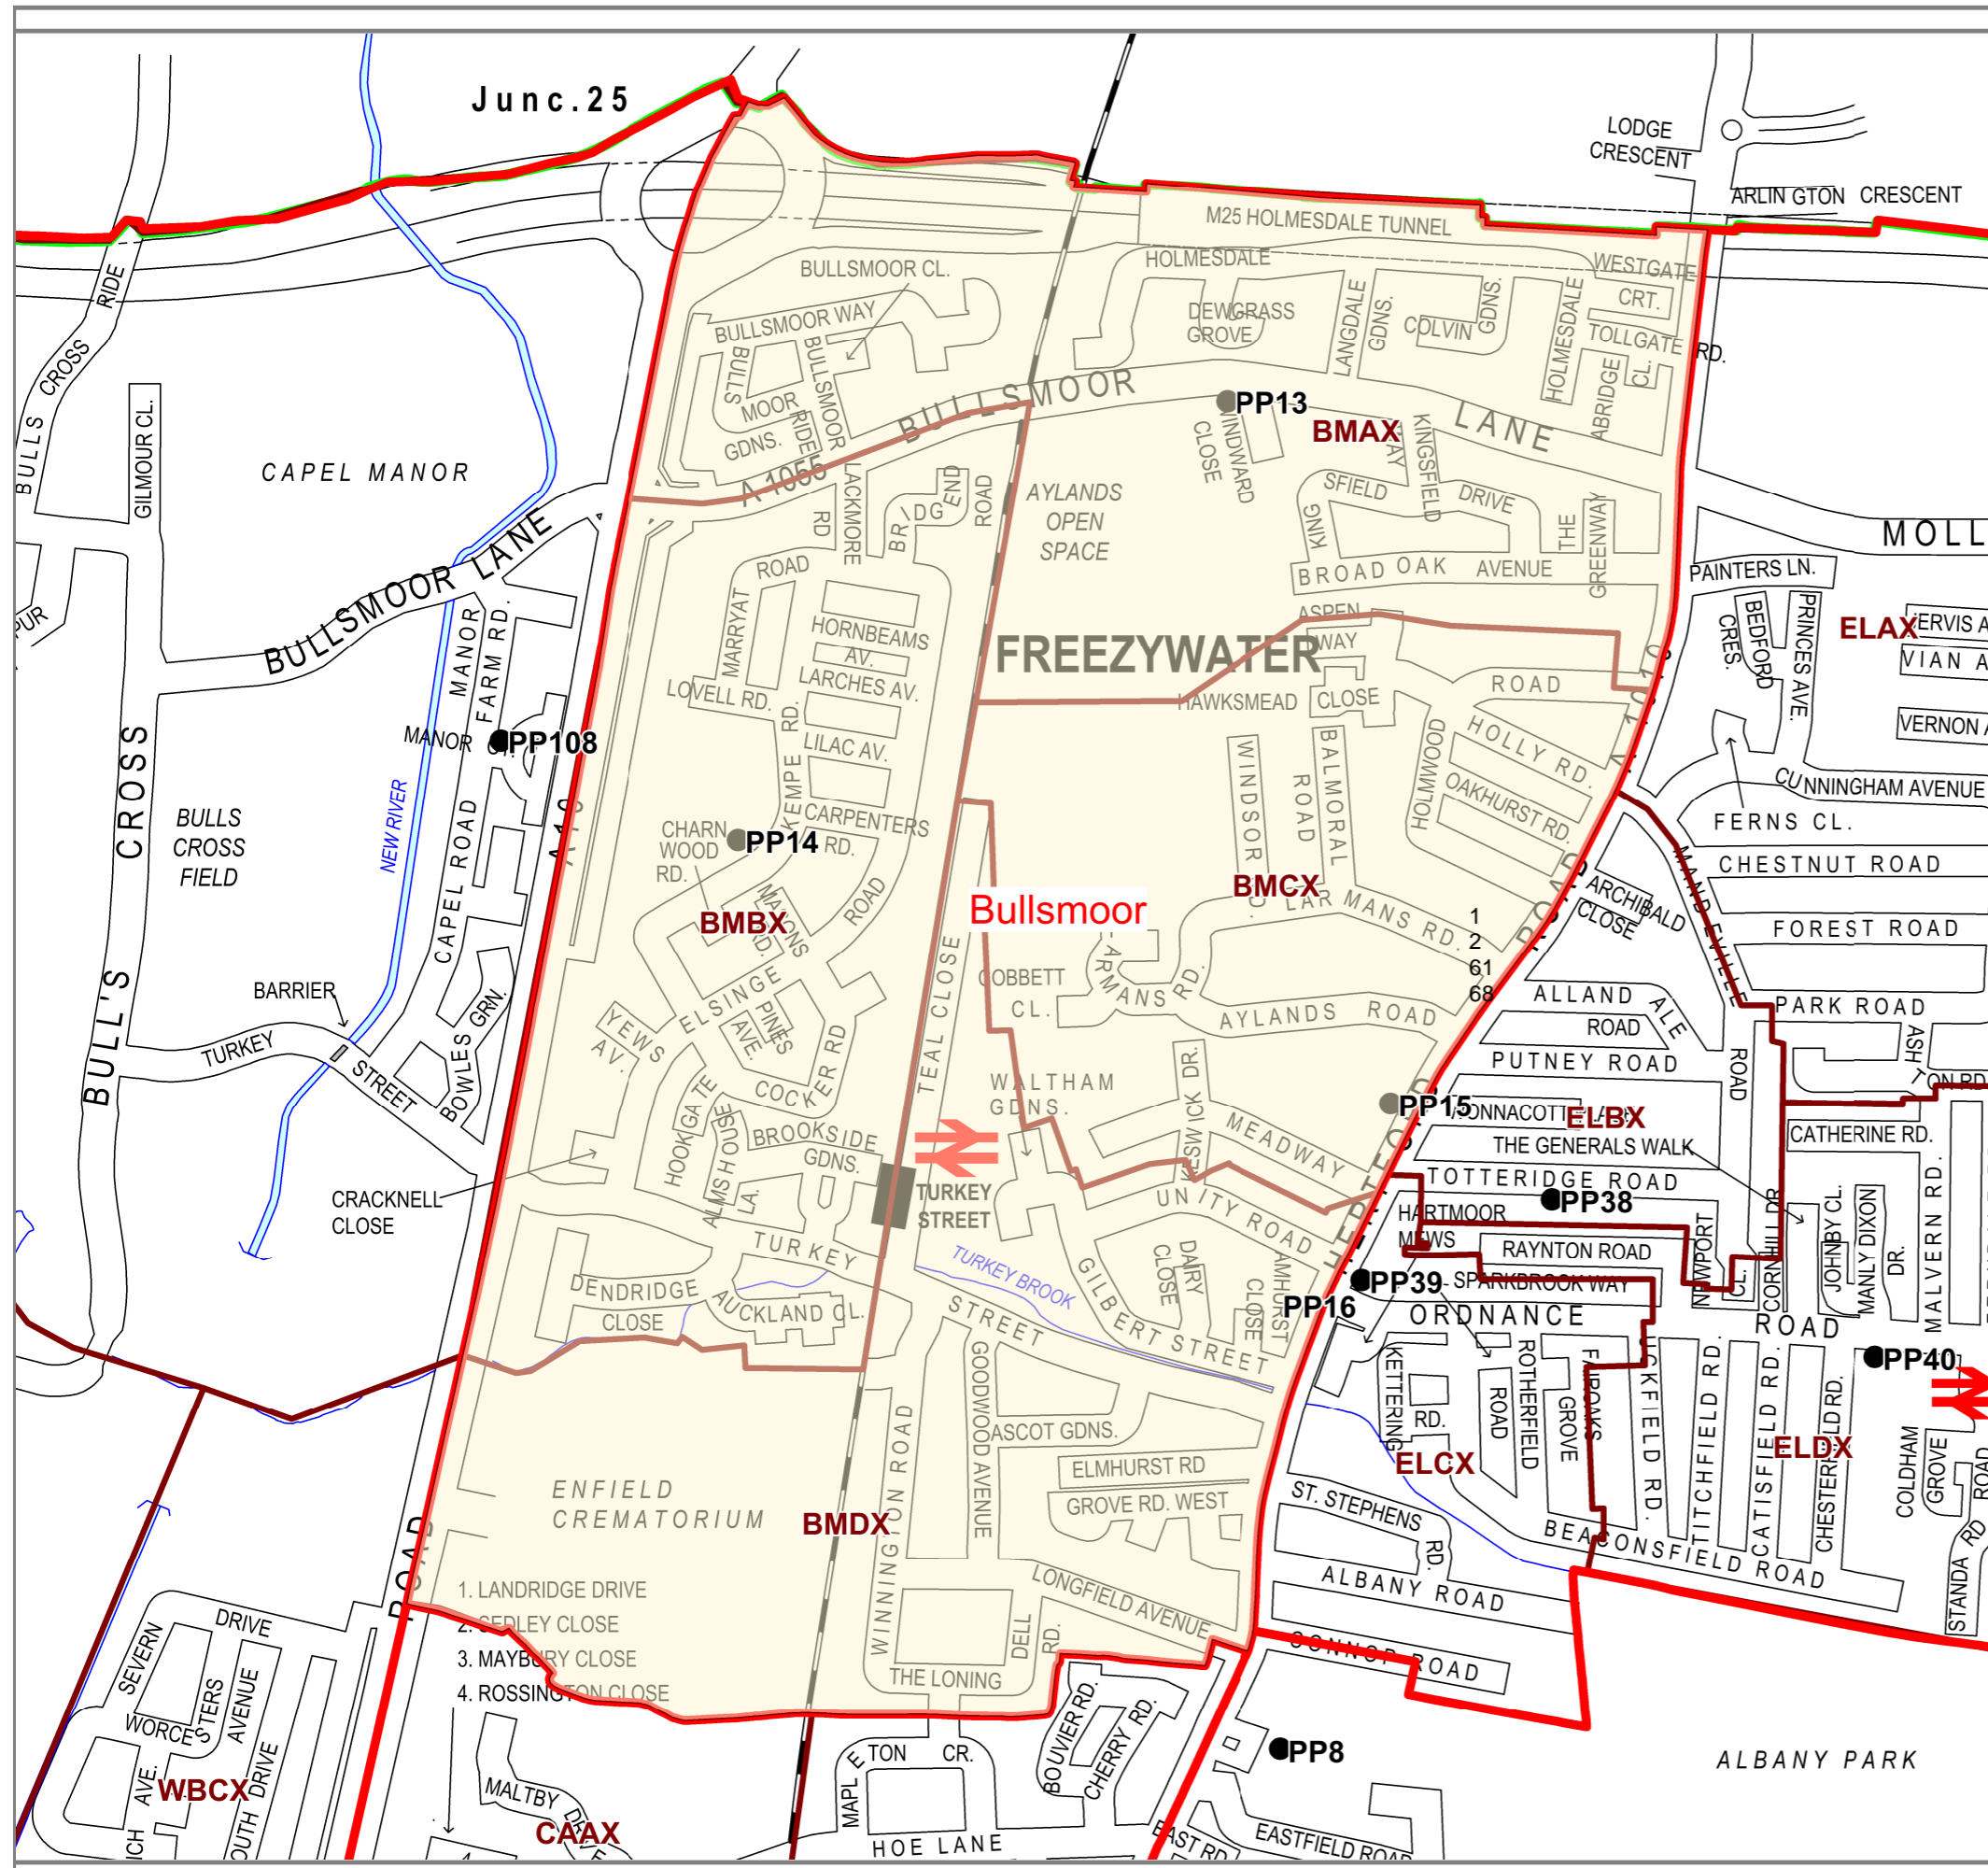

Bullsmoor Ward - Polling Scheme 2023

Map Ref	Location of proposed Polling Place
PP13	Temporary Building (Lea Valley Academy)
PP14	Kempe Hall
PP15	St. George's Church
PP16	Ordnance Unity Centre Library

Key

- 2022 Ward Boundary
- 2010 Constituency Boundary
- Proposed Polling District boundary
- Proposed Polling Place

© Crown copyright and database rights 2022
 Ordnance Survey
 Licence No. 100019820