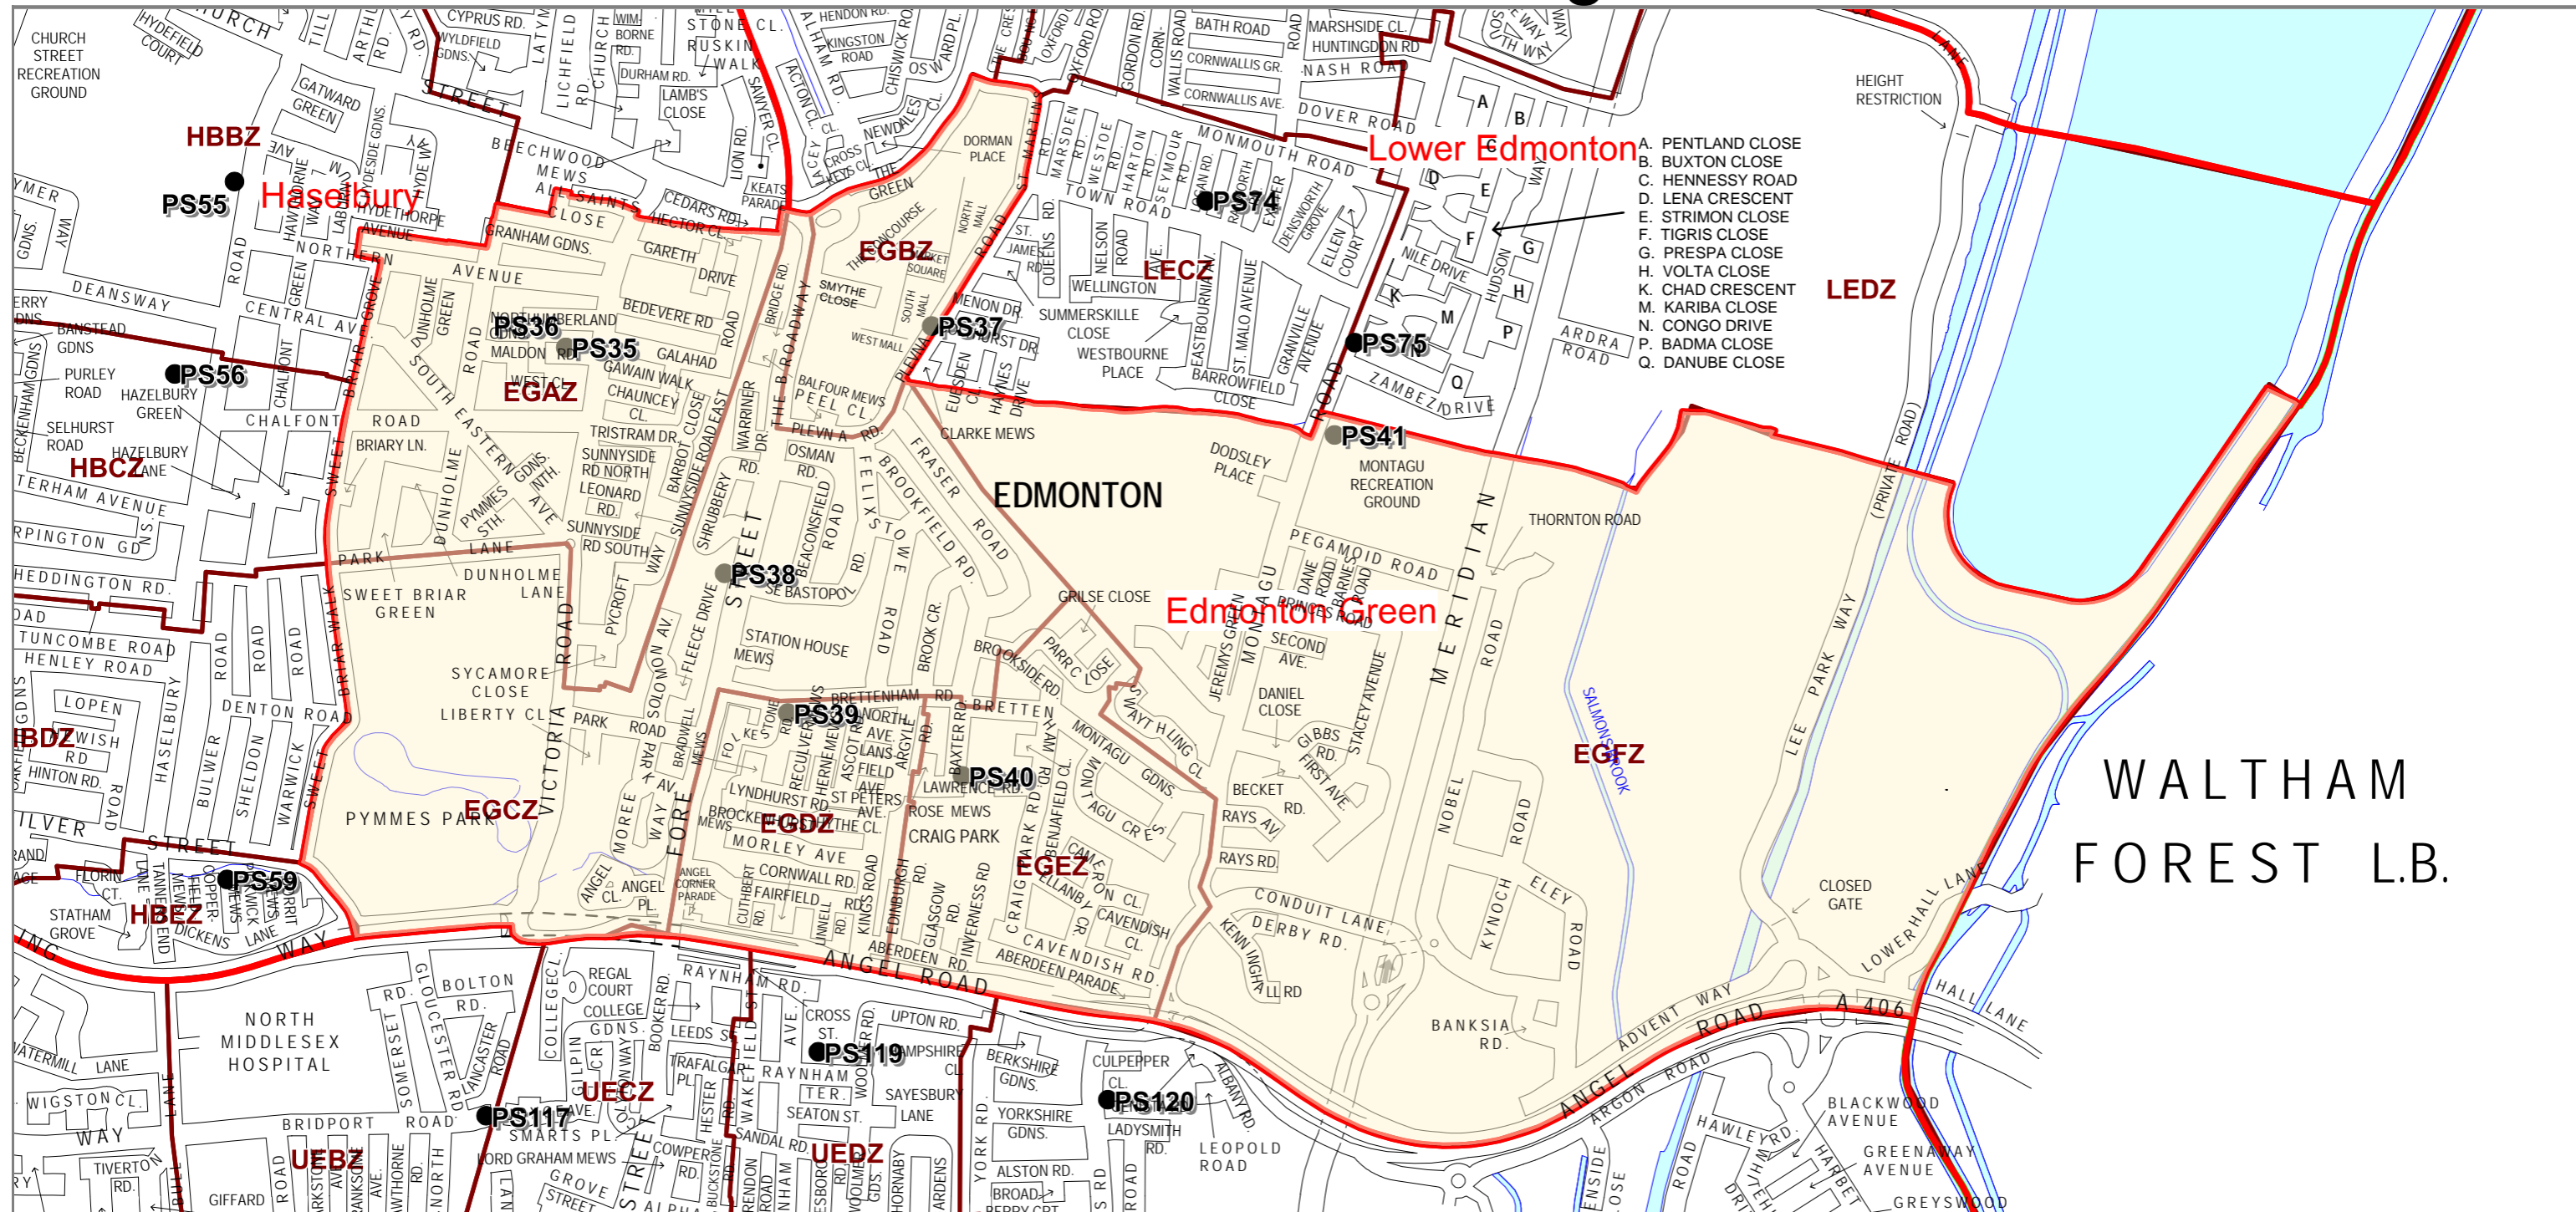

Edmonton Green Ward - Polling Scheme 2026

Map Ref	Location of proposed Polling Place
PS39	Brettenham School Nursery
PS41	Edmonton Eagles Amateur Boxing Club
PS38	Glory House (Edmonton United Reformed Church)
PS37	Green Towers Community Centre
PS35	Memorial Hall
PS36	Memorial Hall
PS40	Unity Hub @ Craig Park

ENFIELD
 Council

© Crown copyright
 and database rights 2024
 Ordnance Survey
 Licence No. AC0000814360

Key

- 2022 Ward Boundary
- 2024 Constituency Boundary
- Polling District boundary
- Polling Place

N