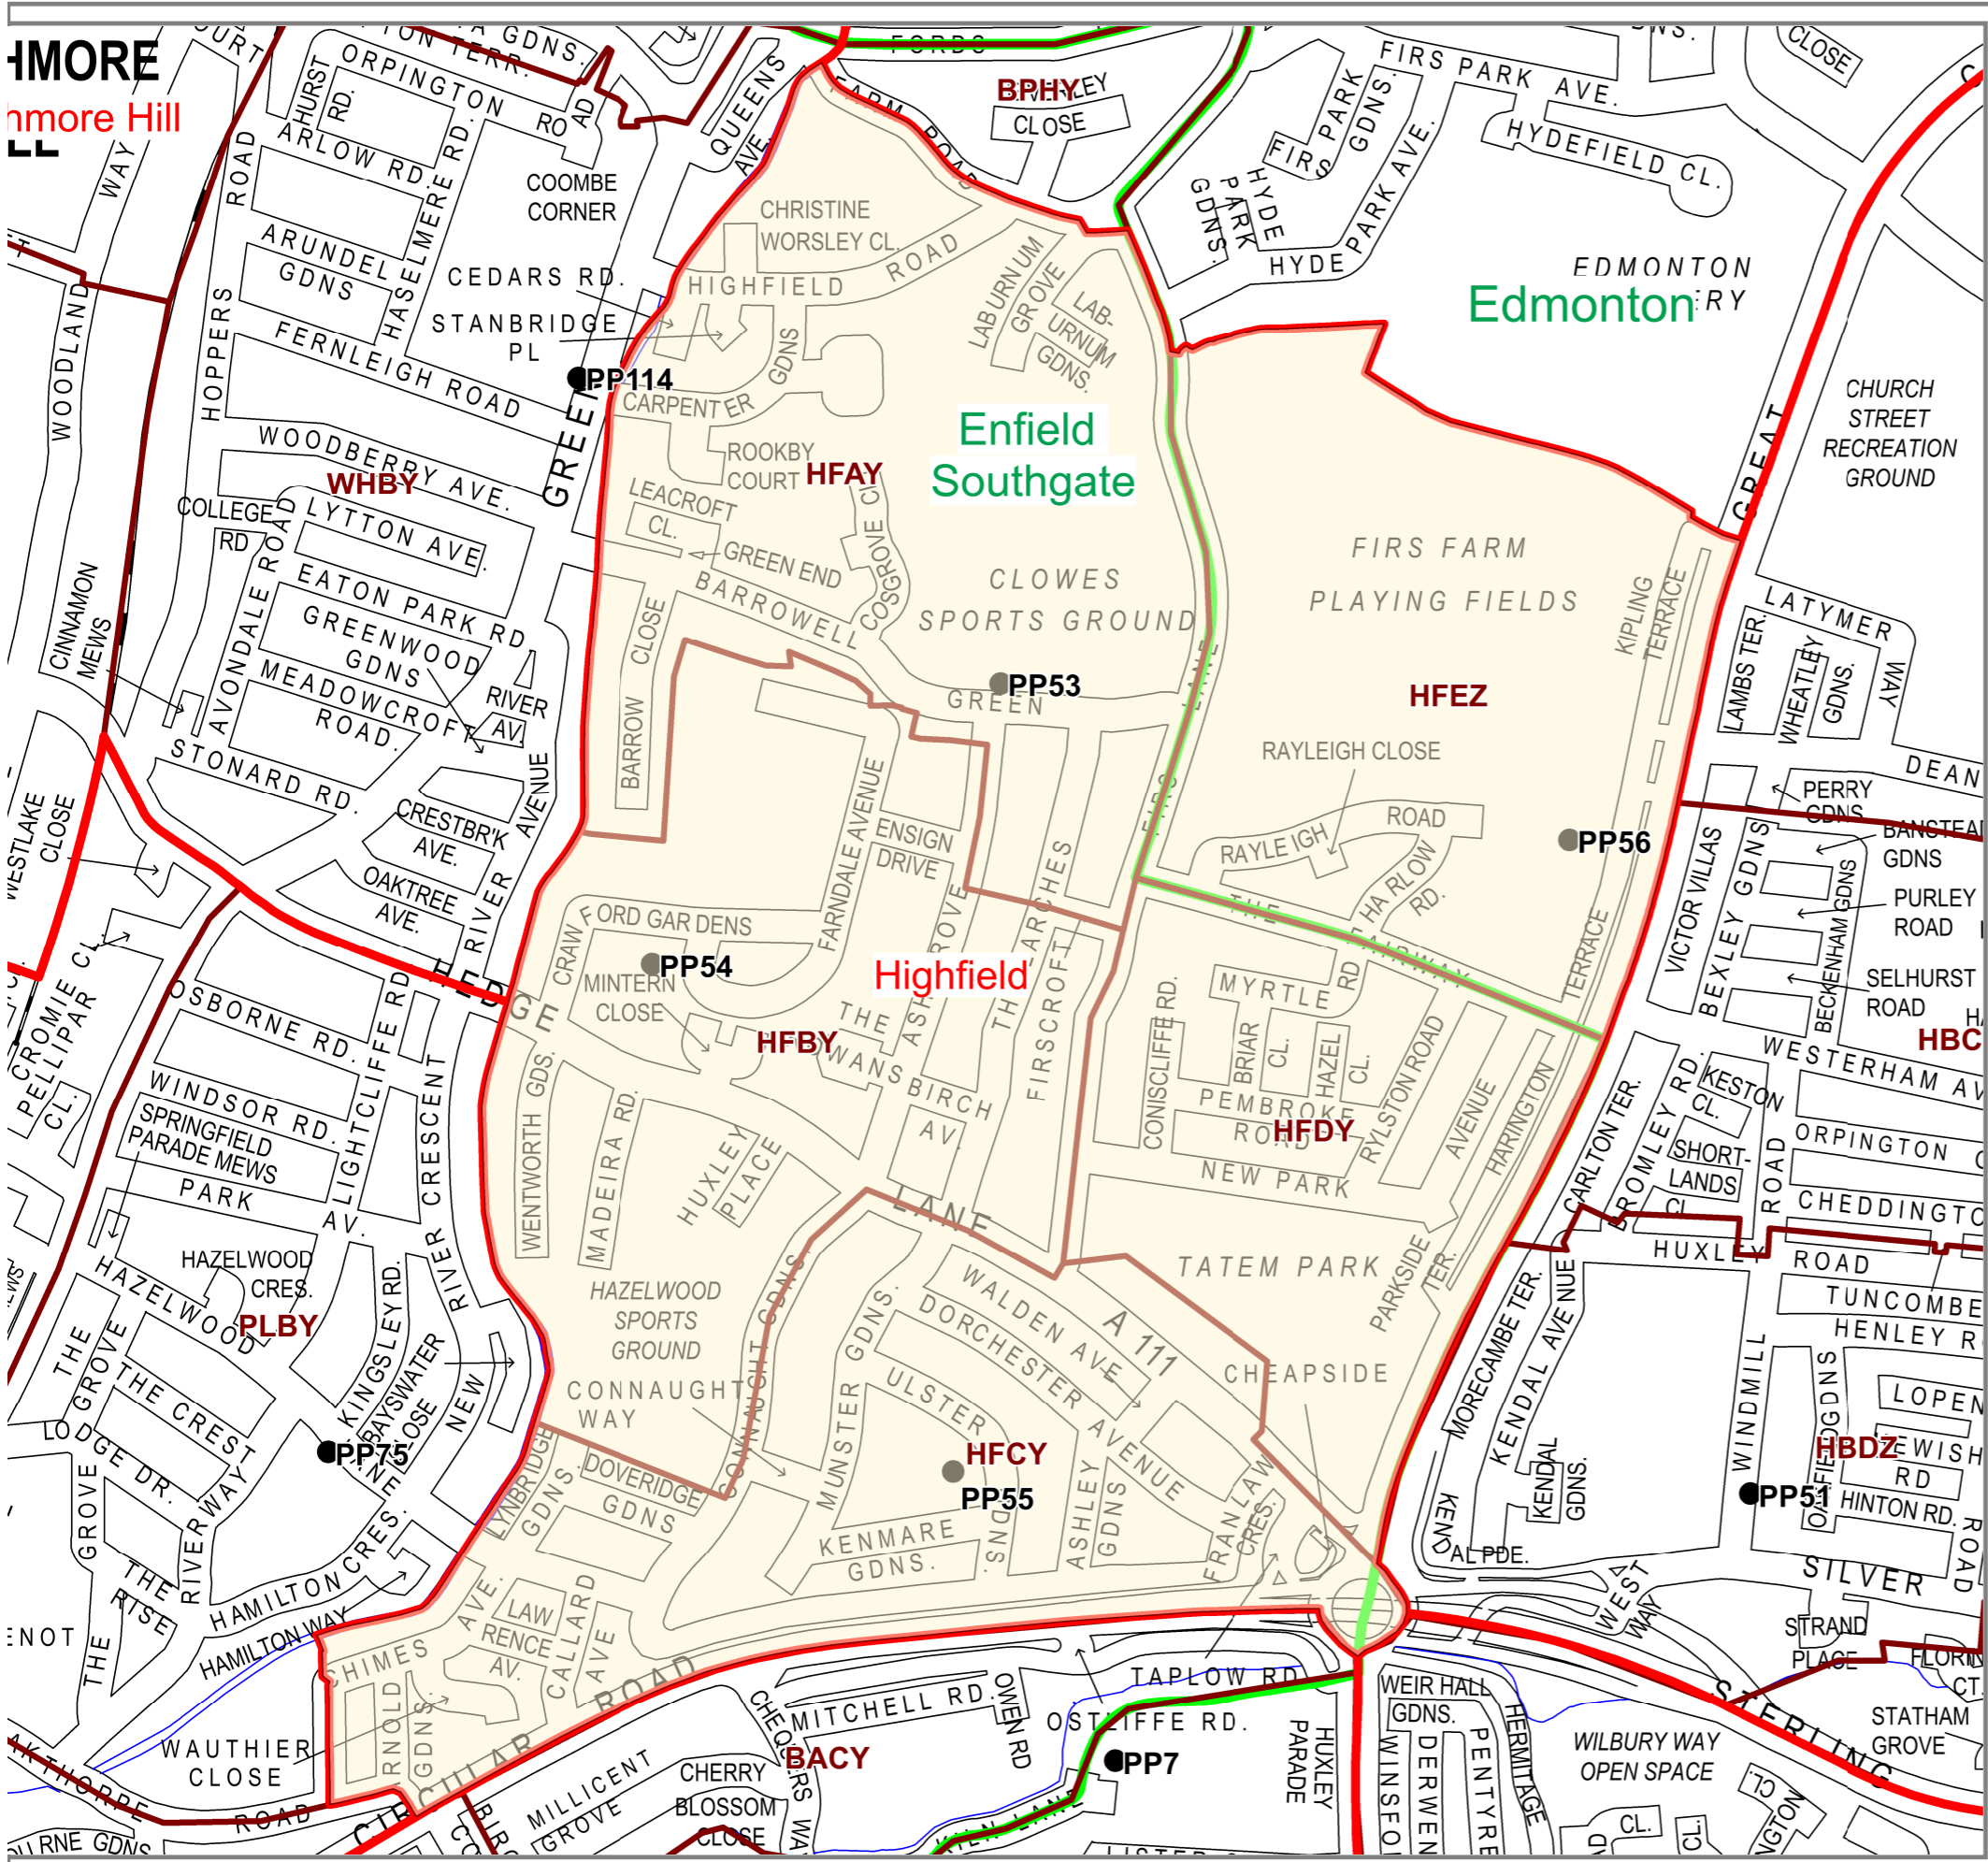

Highfield Ward - Polling Scheme 2023

Map Ref	Location of proposed Polling Place
PP53	Northampton Exiles Cricket Club
PP54	The Broomfield Club
PP55	Mayfield Athletic Club
PP56	Firs Farm School

Key

- 2022 Ward Boundary
- 2010 Constituency Boundary
- Proposed Polling District boundary
- Proposed Polling Place

© Crown copyright and database rights 2022
 Ordnance Survey
 Licence No. 100019820