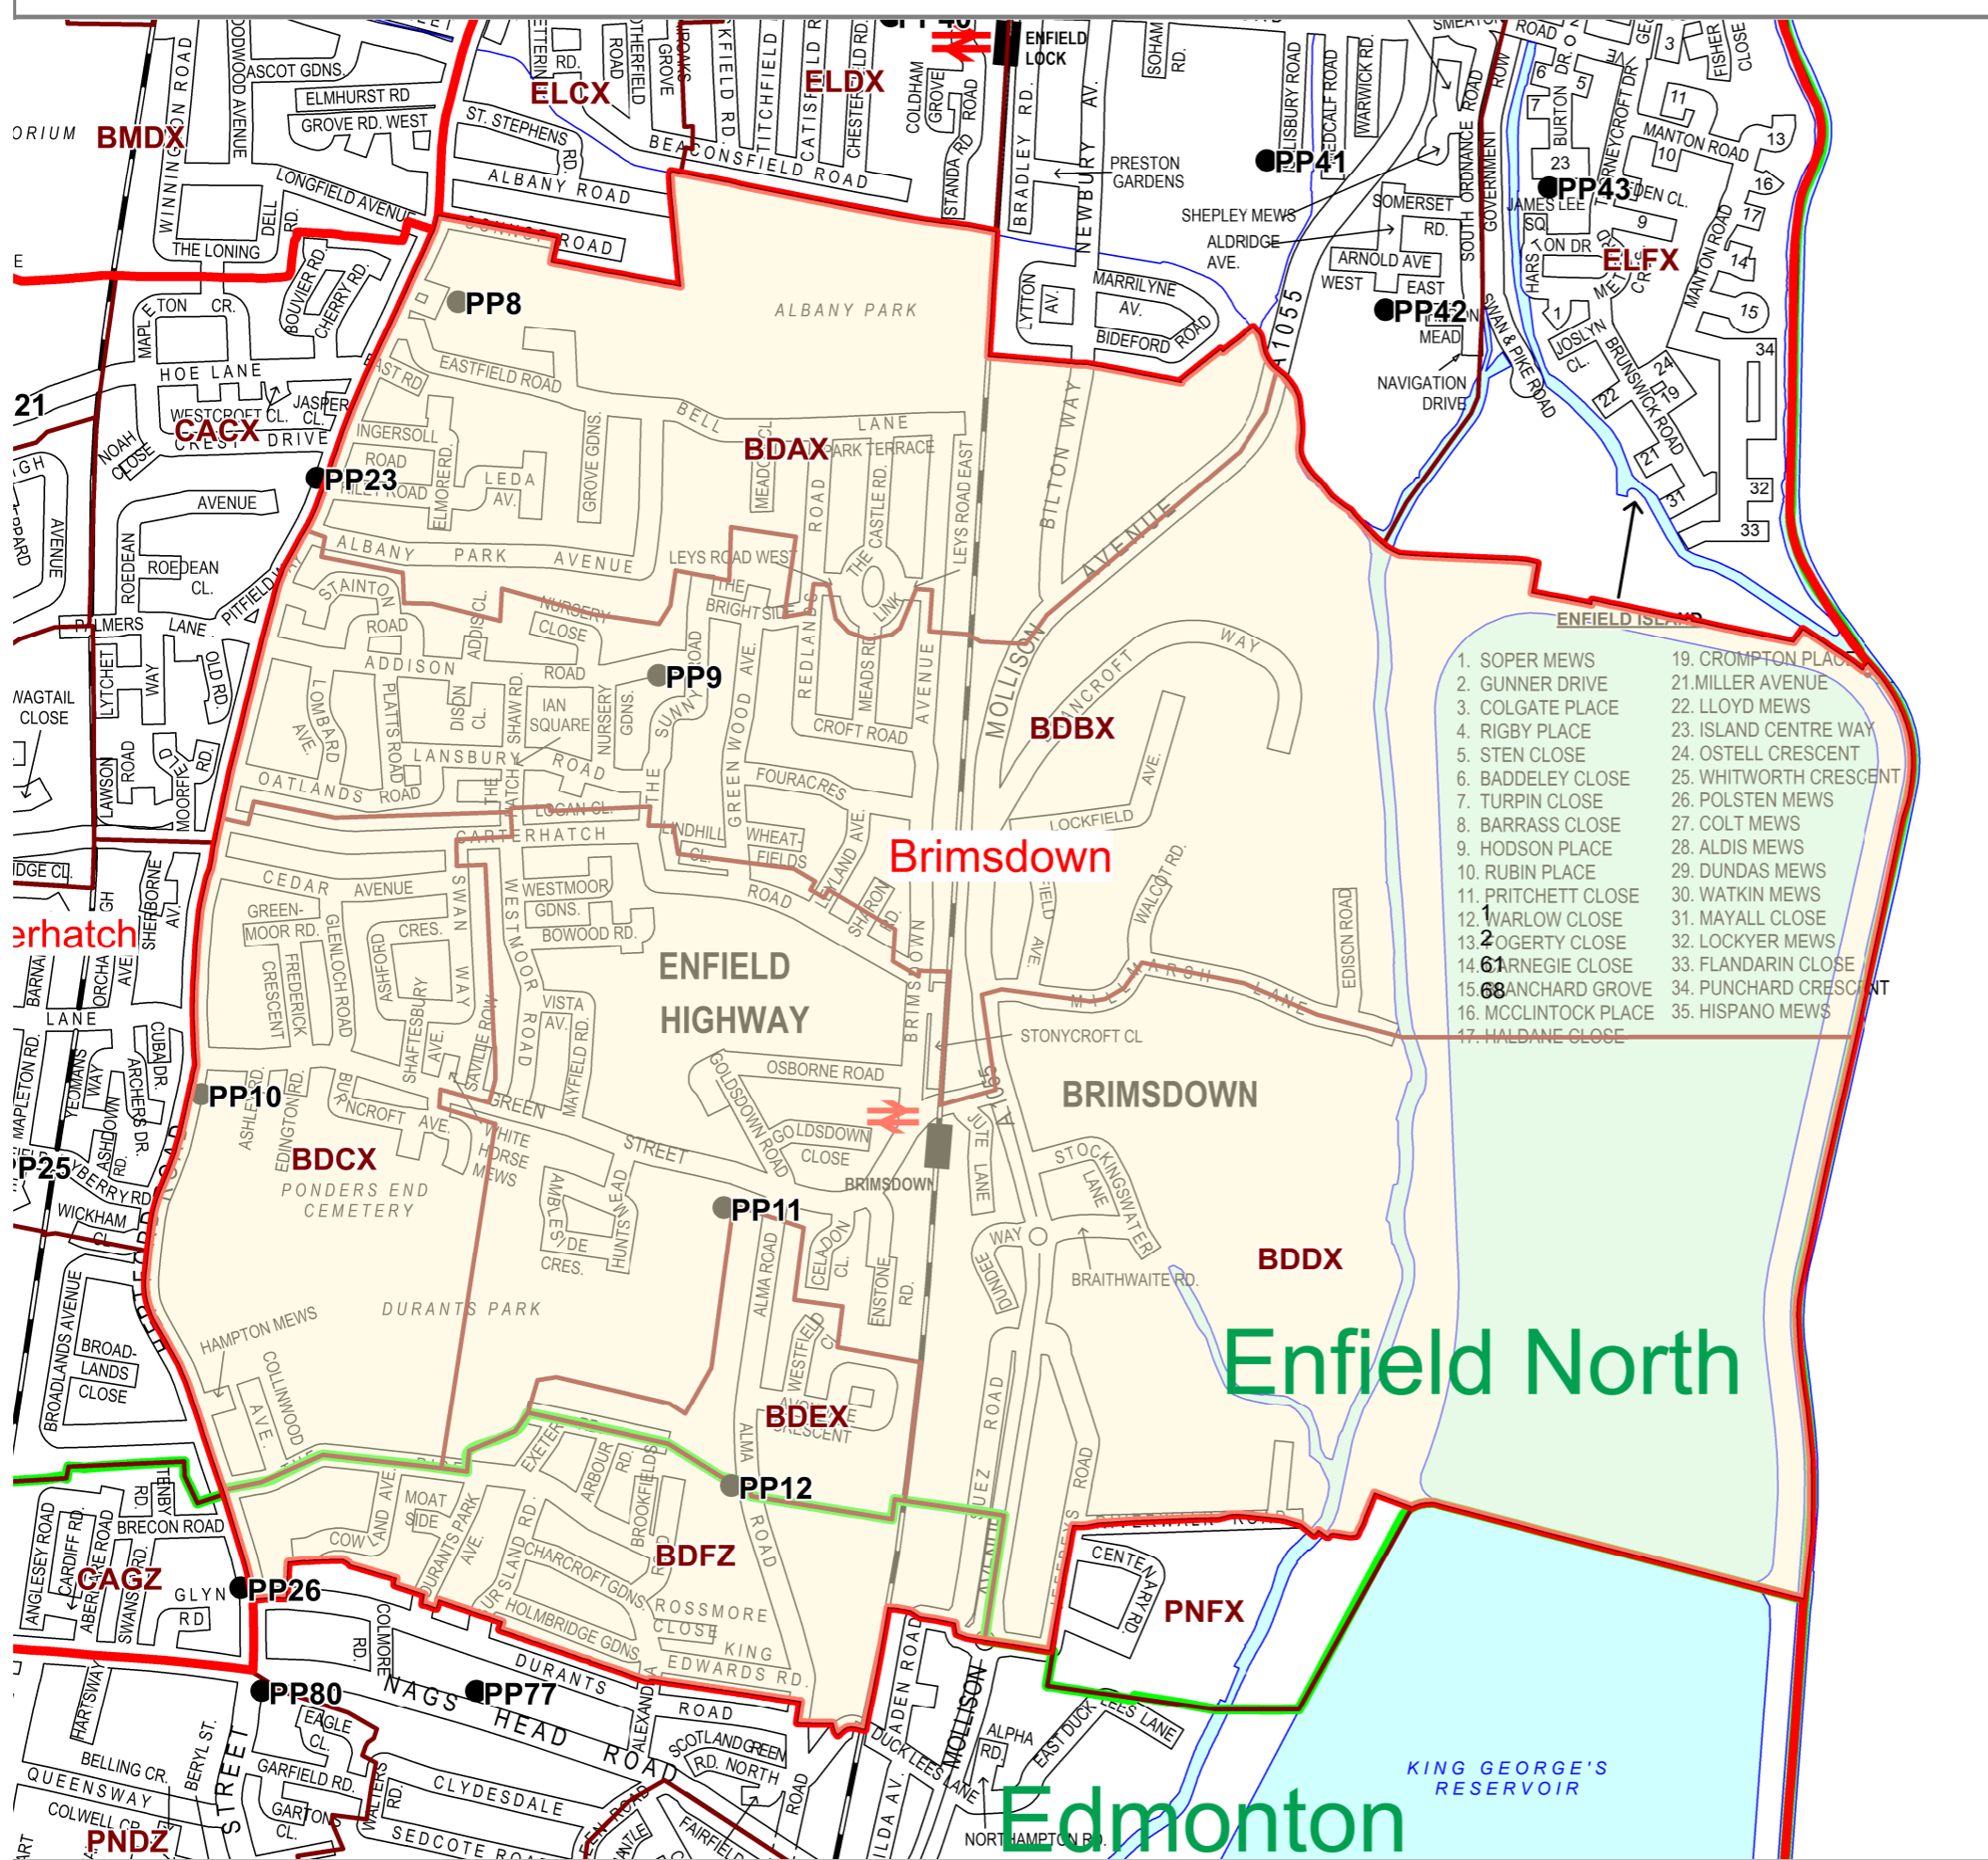

Brimsdown Ward - Polling Scheme 2023

Map Ref	Location of proposed Polling Place
PP8	St. Hellier Hall
PP9	St. Barnabas Hall
PP10	Enfield Highway Community Centre
PP11	Brimsdown Primary School
PP12	28th Enfield Scout Hut

Key

- 2022 Ward Boundary
- 2010 Constituency Boundary
- Proposed Polling District boundary
- Proposed Polling Place

© Crown copyright and database rights 2022
 Ordnance Survey
 Licence No. 100019820