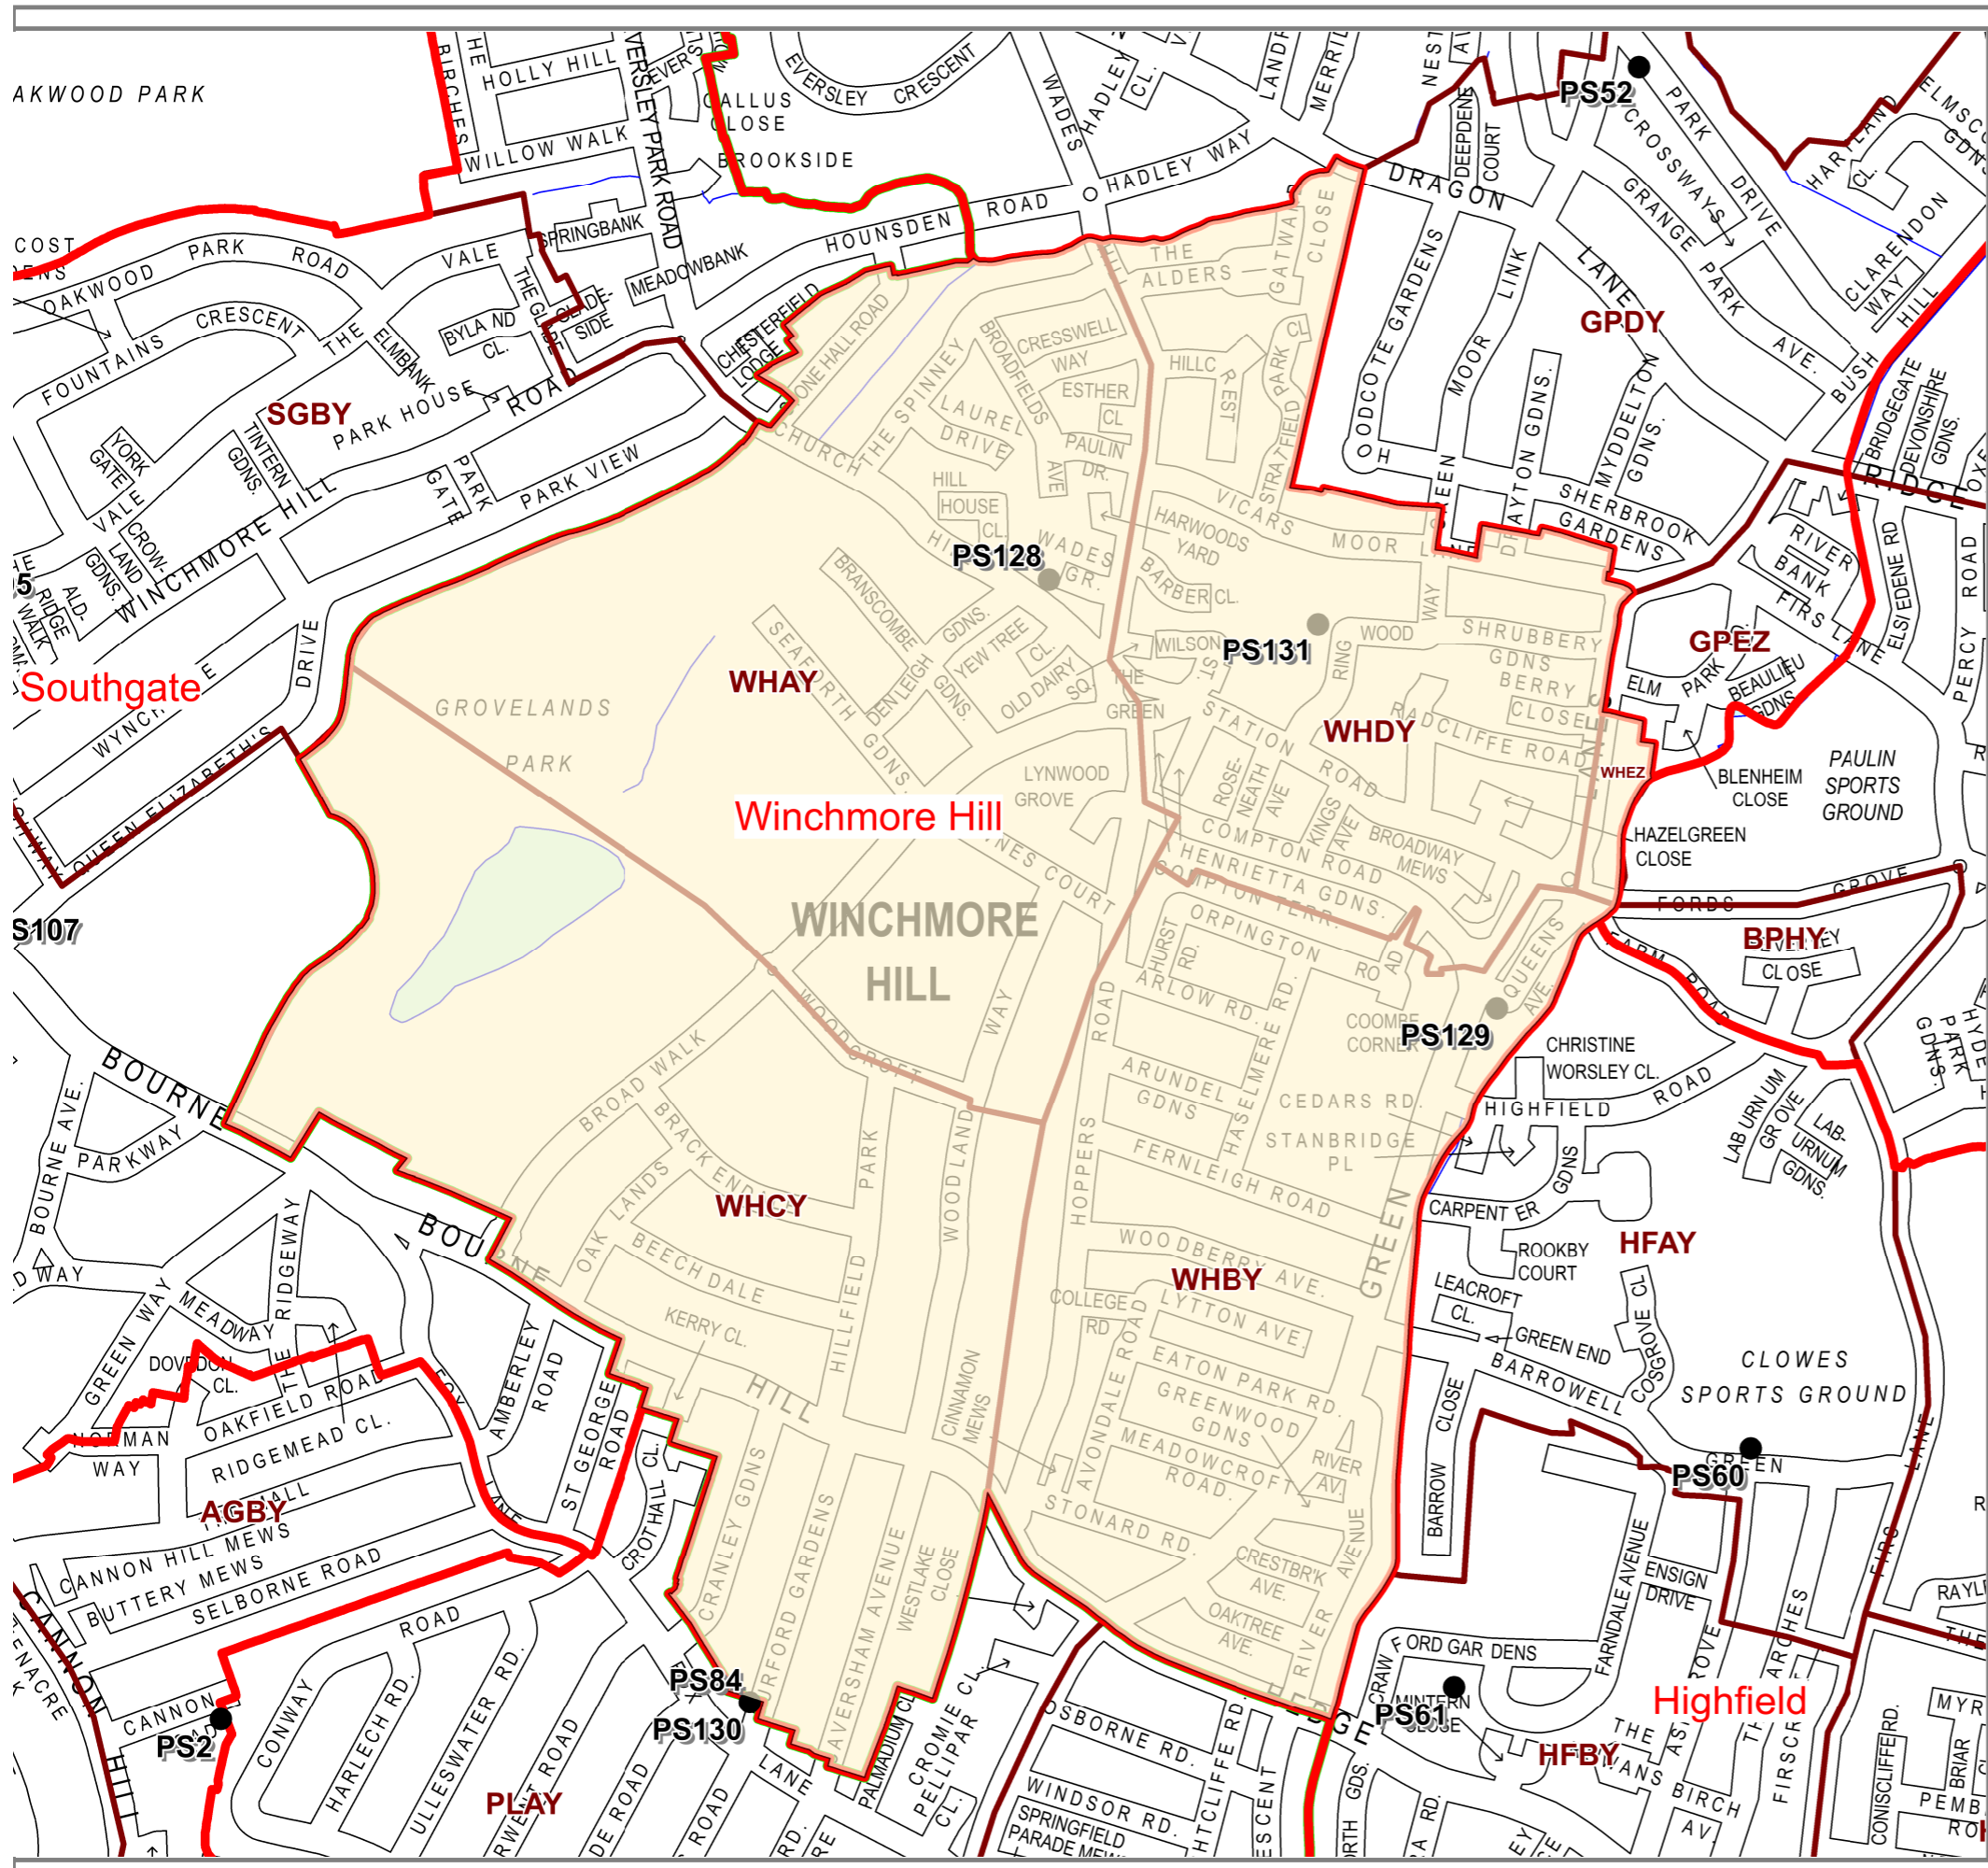

# Winchmore Hill Ward - Polling Scheme 2026

Map Ref	Location of proposed Polling Place
PS128	Friends Meeting House
PS129	Holy Trinity Church
PS131	St. Paul's C.E. Primary School

**Key**

- 2022 Ward Boundary
- 2024 Constituency Boundary
- Polling District boundary
- Polling Station

© Crown copyright and database rights 2024  
 Ordnance Survey  
 Licence No. AC0000814360