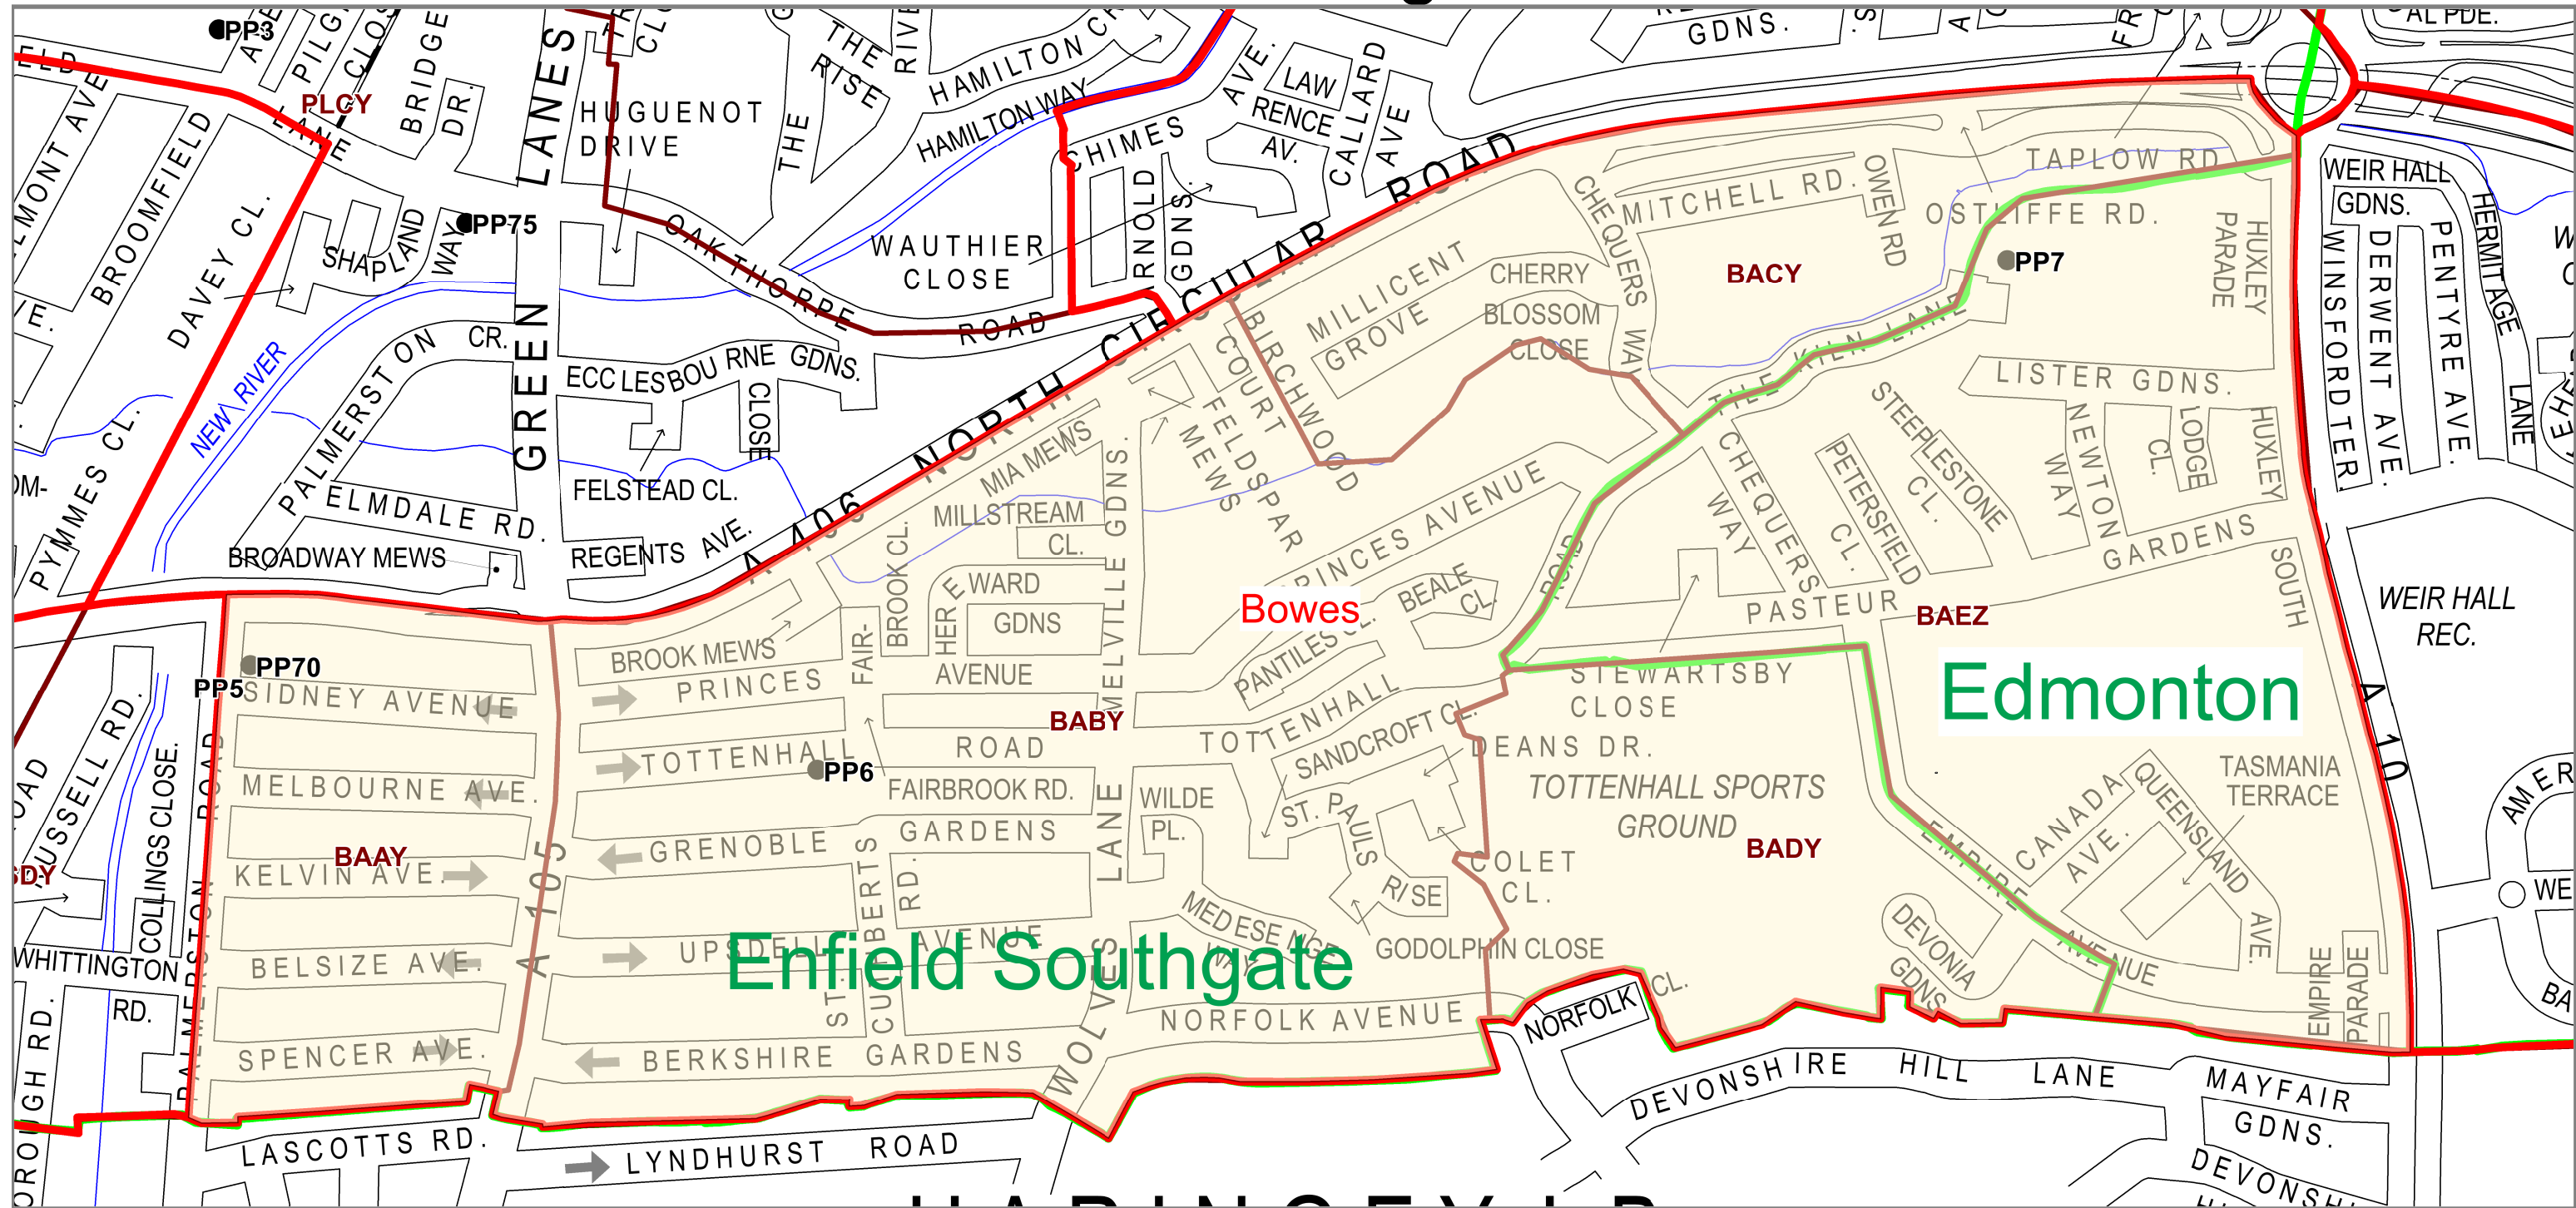

Bowes Ward - Polling Places 2023

Map Ref	Location of proposed Polling Place
PP5	Trinity at Bowes Methodist Church Hall
PP6	Tottenham Infants School
PP7	Wilkinson Hall

ENFIELD
 Council

© Crown copyright
 and database rights 2022
 Ordnance Survey
 Licence No. 100019820

Key

-  2022 Ward Boundary
-  2010 Constituency Boundary
-  Proposed Polling District boundary
-  Proposed Polling Place

N