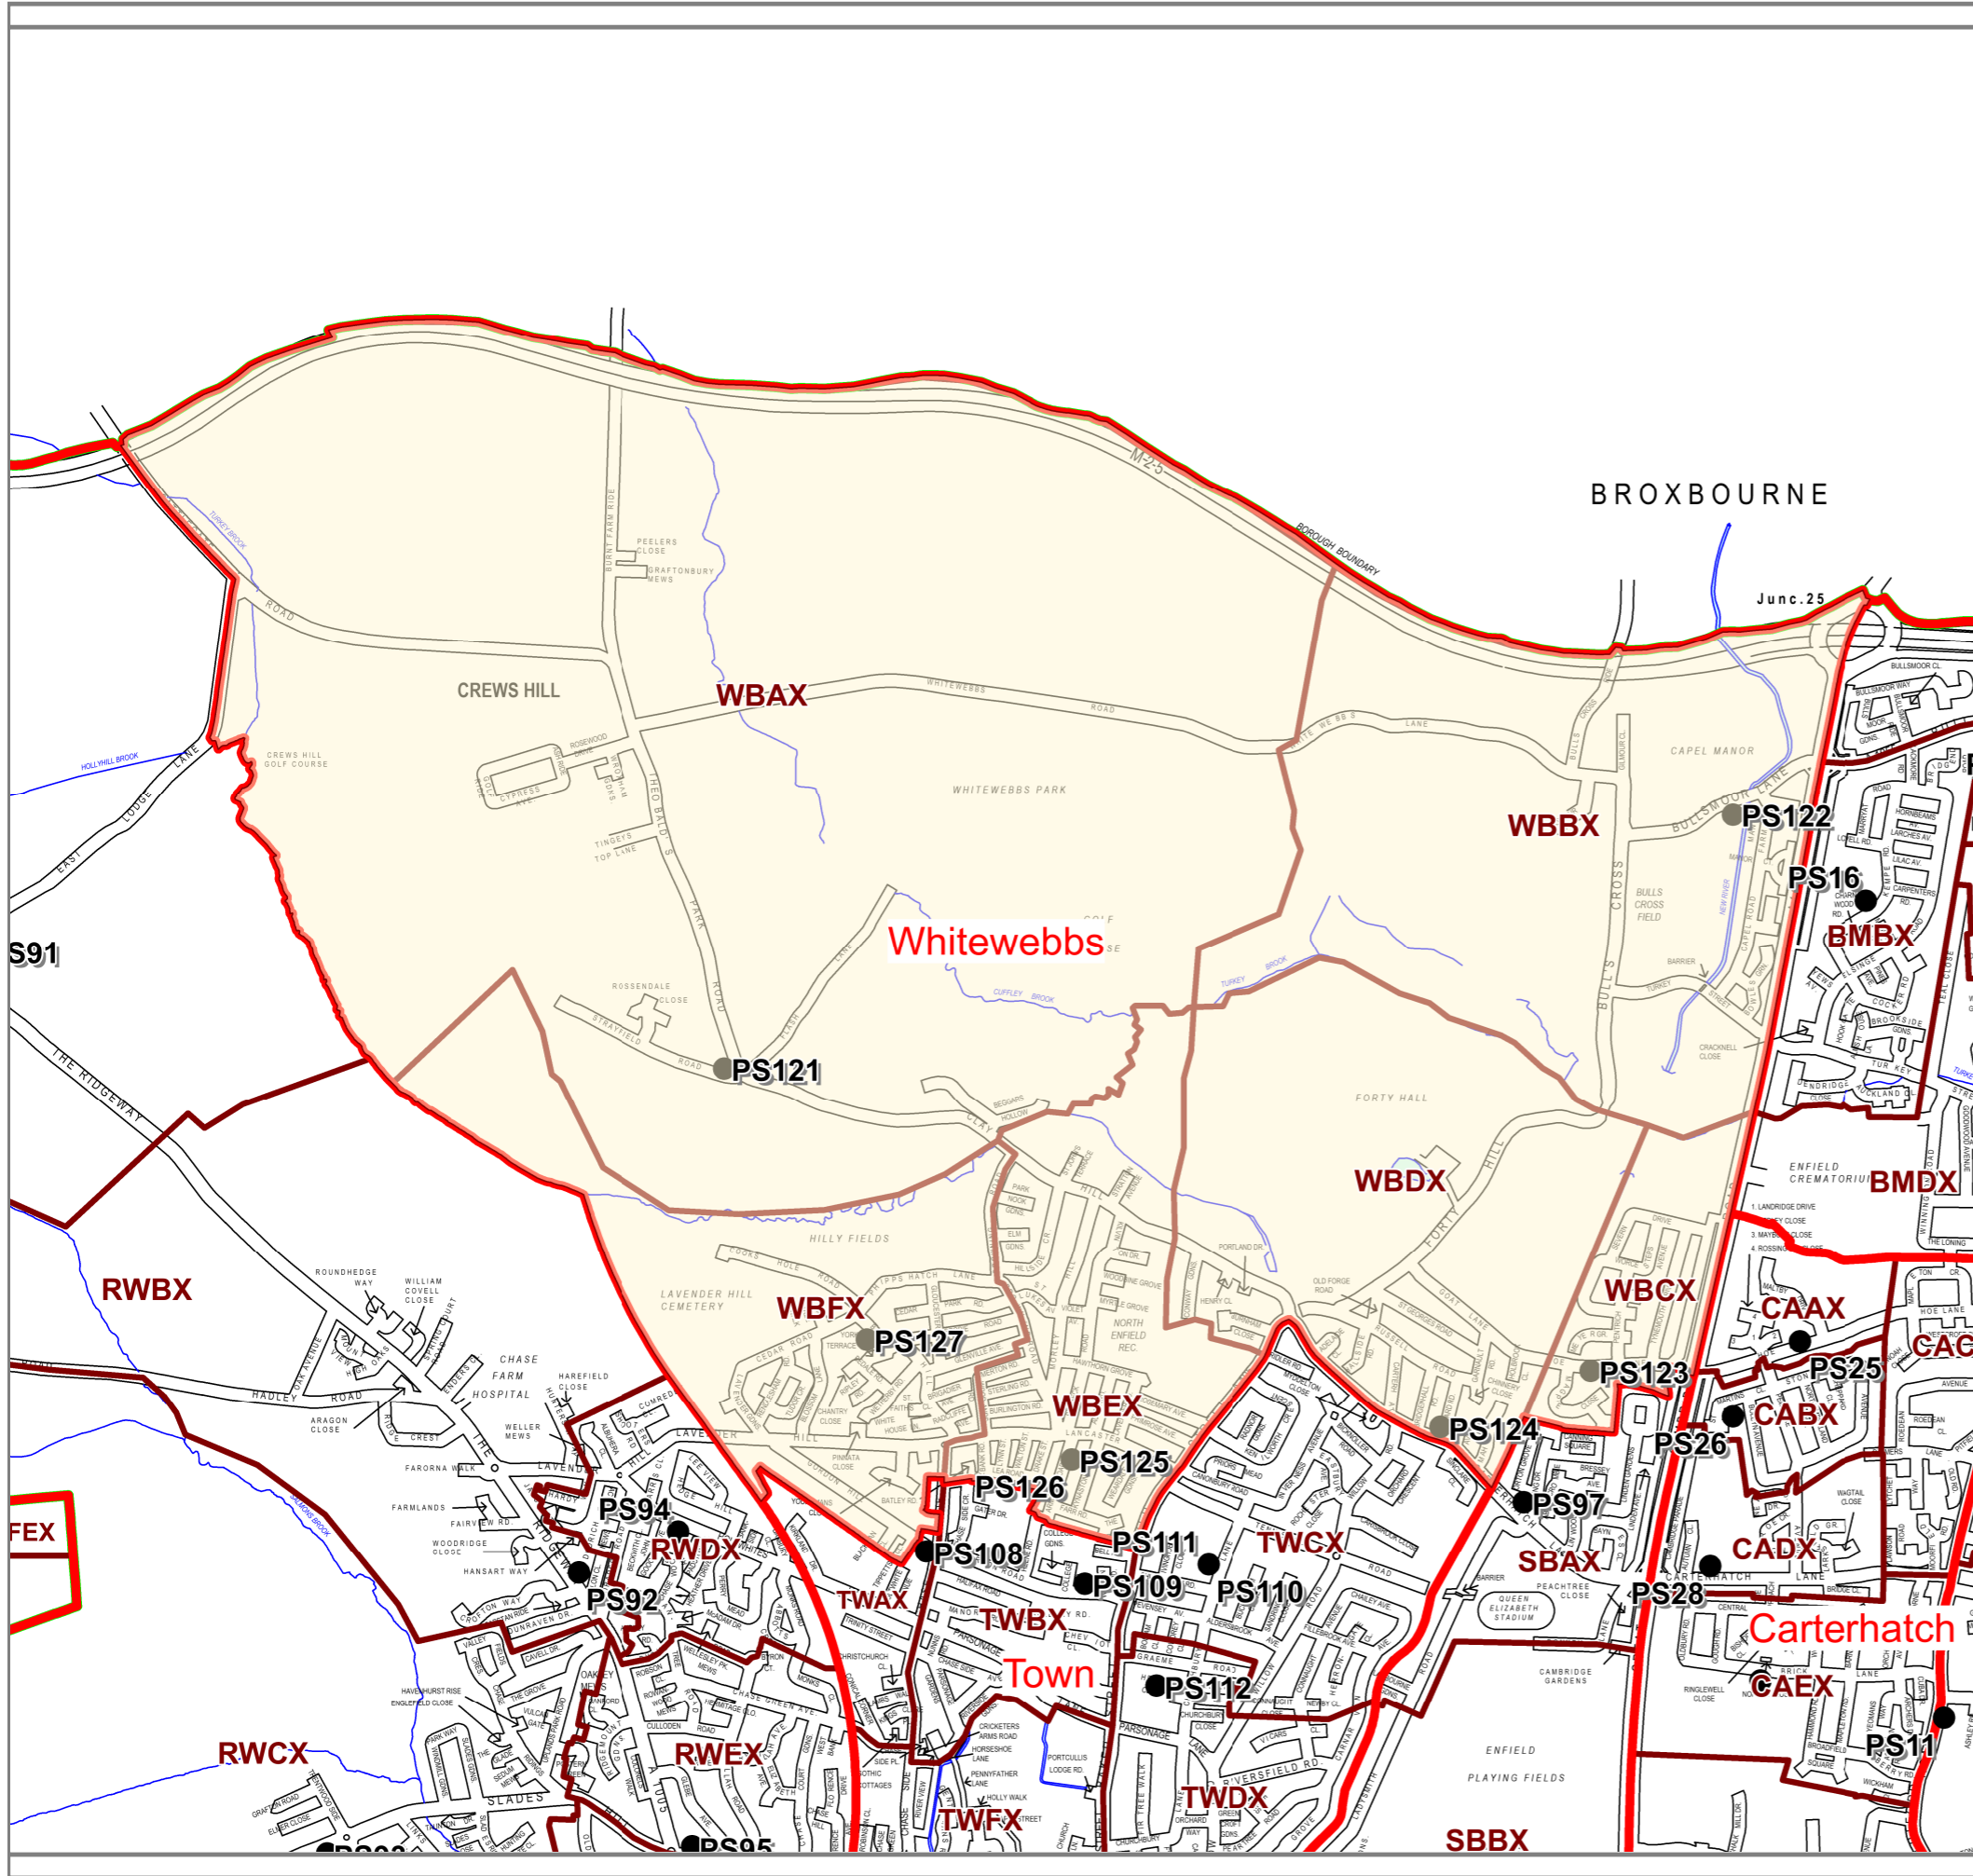

Whitewebbs Ward - Polling Scheme 2026

Map Ref	Location of proposed Polling Place
PS124	Annexe Rear of Beacon of Light Church
PS127	Brigadier Hall
PS122	Capel Manor Primary School
PS125	Lancaster Road URC Church Hall
PS126	Lancaster Road URC Church Hall
PS121	St. John's Church Hall
PS123	Temporary Building (Meyer Green Park) Hoe Lane Entrance

Key

- 2022 Ward Boundary
- 2024 Constituency Boundary
- Polling District boundary
- Polling Station

© Crown copyright and database rights 2024
 Ordnance Survey
 Licence No. AC0000814360