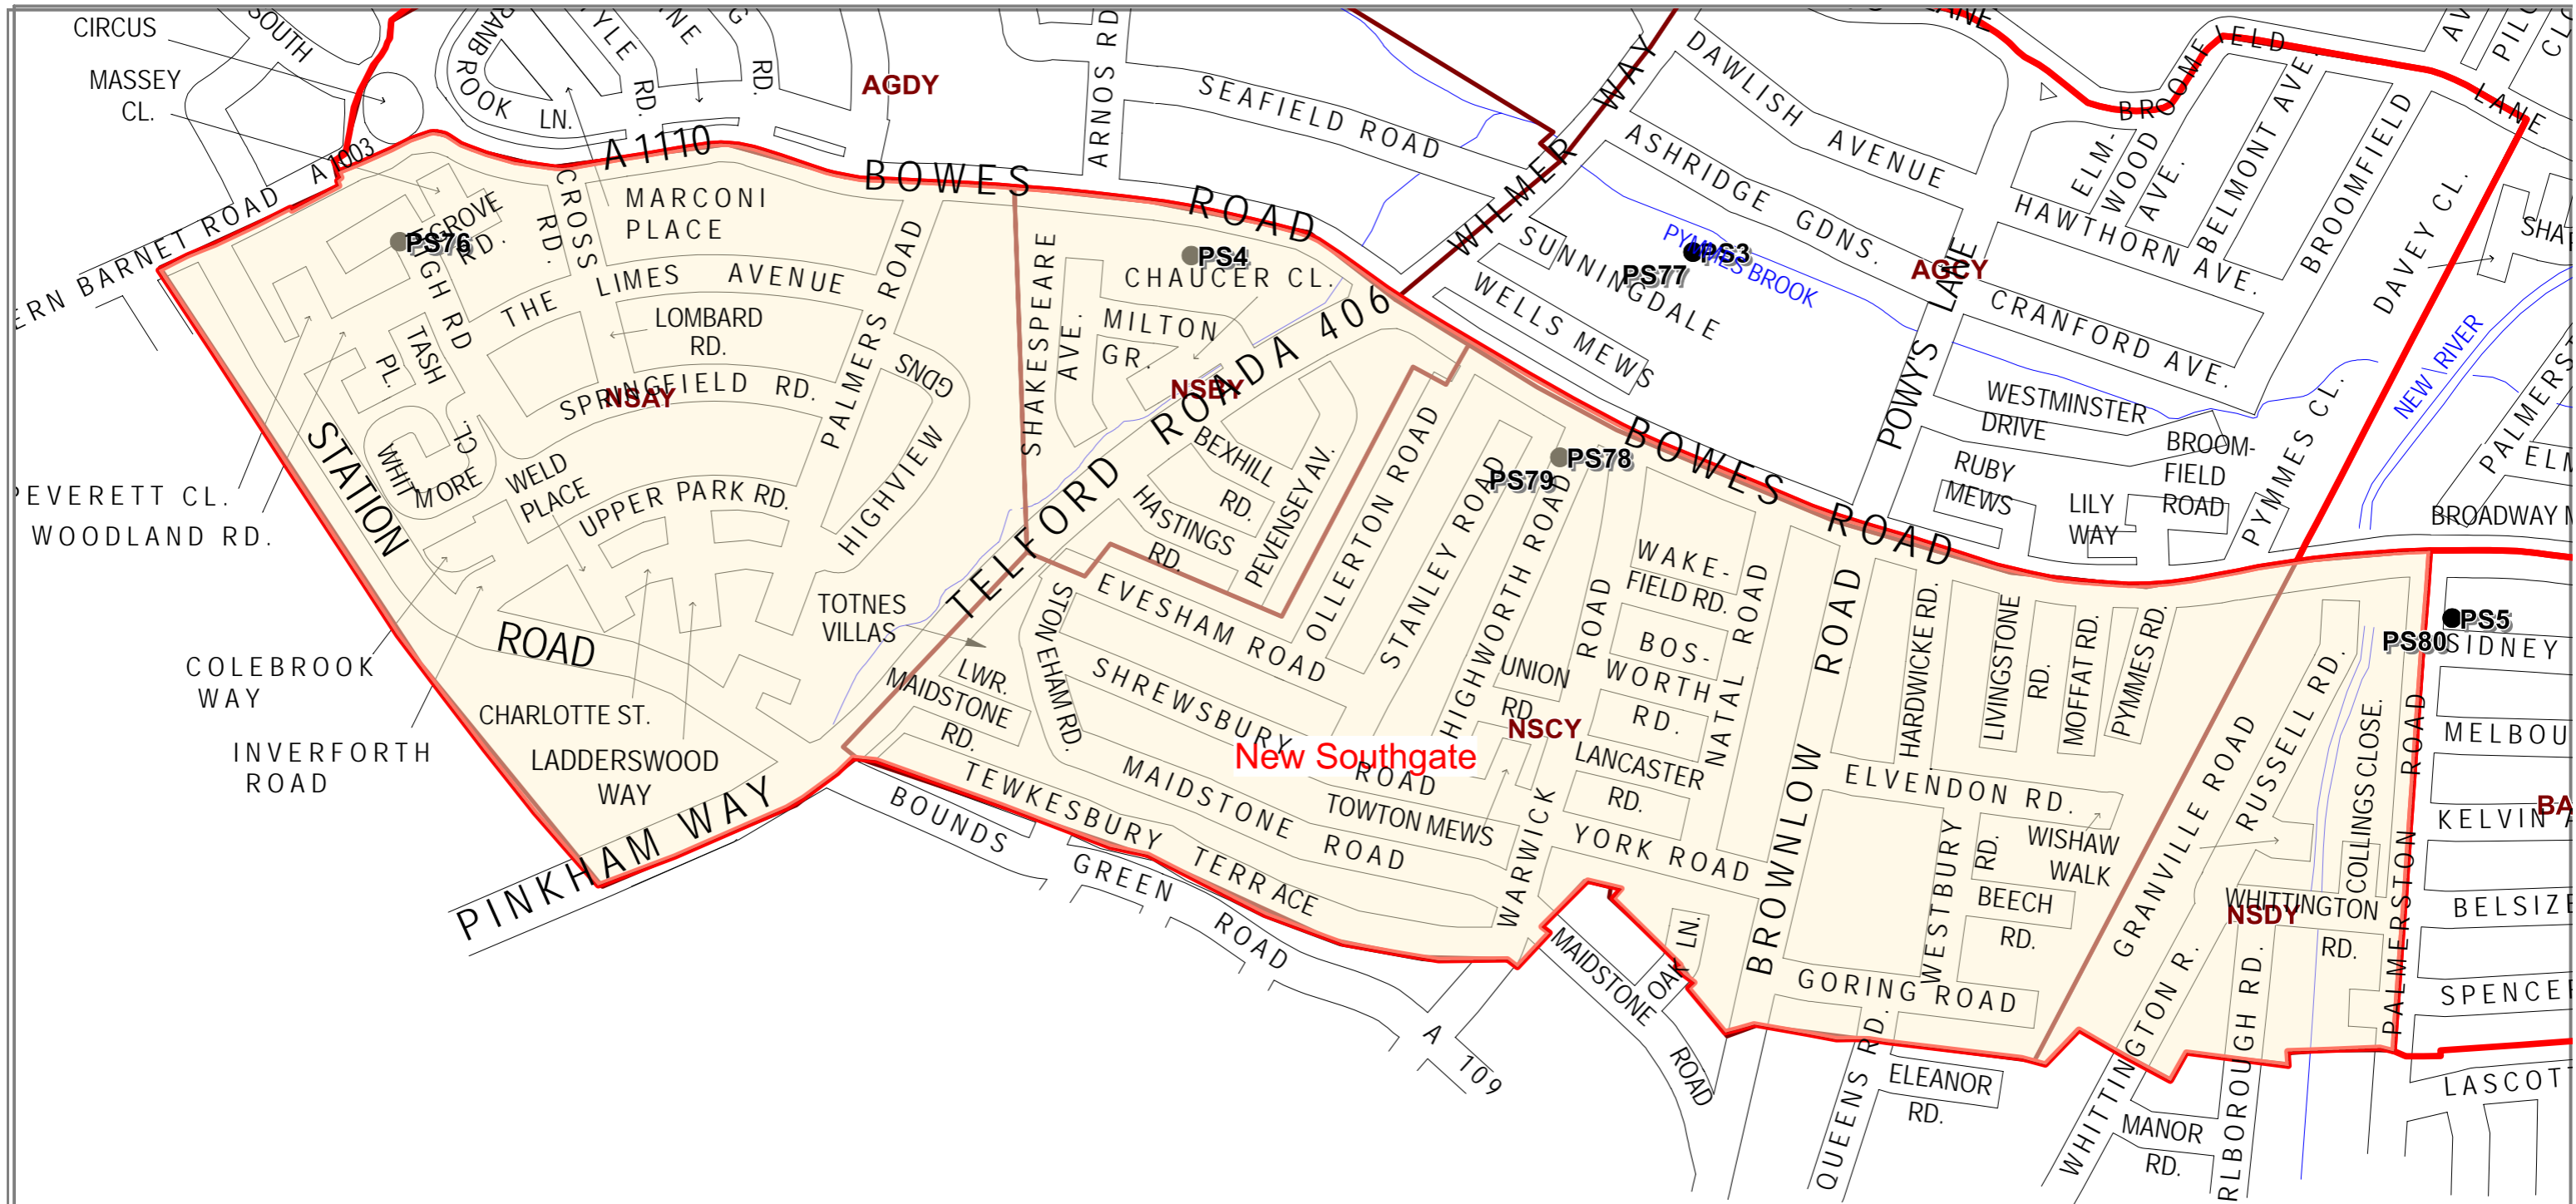

New Southgate Ward - Polling Places 2026

Map Ref	Location of proposed Polling Place
PS78	Bounds Green Bowls and Tennis Club
PS79	Bounds Green Bowls and Tennis Club
PS4	Our Lady of Lourdes Church
PS76	St. Paul's Parish Hall (New Southgate)

ENFIELD
 Council

© Crown copyright
 and database rights 2024
 Ordnance Survey
 Licence No. AC0000814360

Key

-  2022 Ward Boundary
-  2024 Constituency Boundary
-  Polling District boundary
-  Polling Place