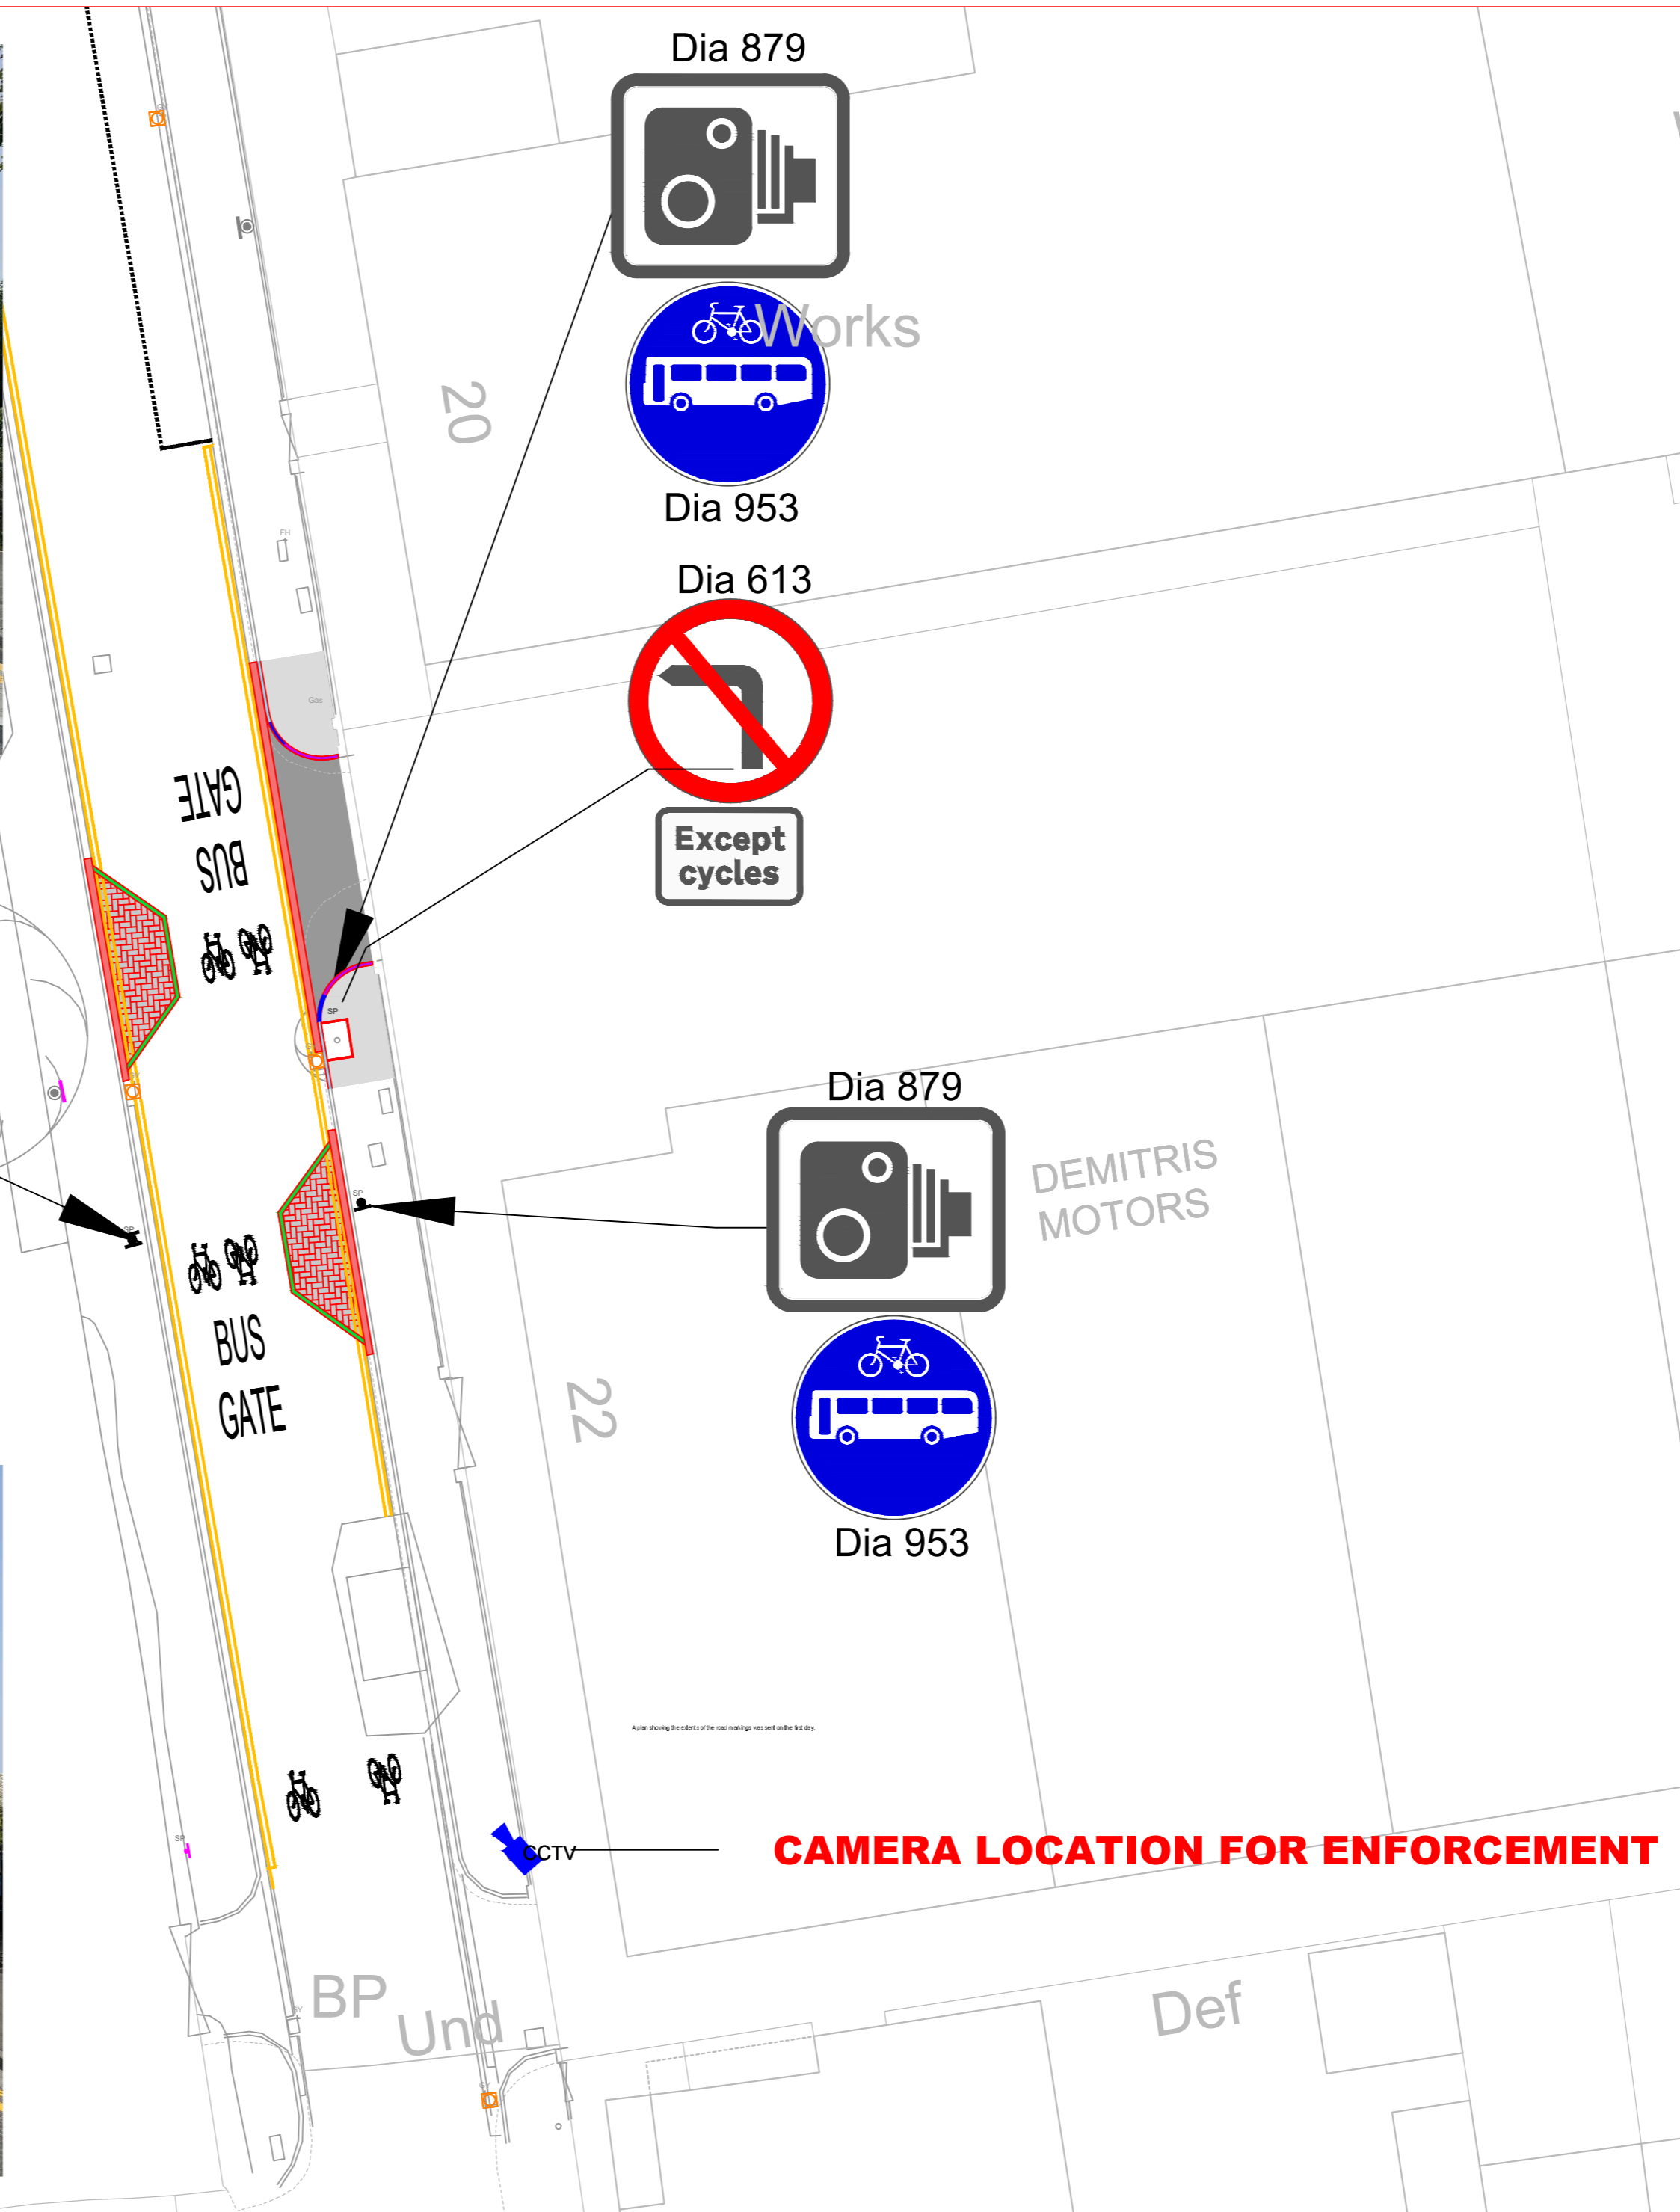

NOTES

1. DO NOT SCALE FROM THIS DRAWING.
2. ANY ERRORS OR OMISSIONS TO BE BROUGHT TO THE ENGINEERS ATTENTION IMMEDIATELY FOUND.
3. ALL DIMENSIONS ARE IN MILLIMETRES UNLESS OTHERWISE SHOWN.
4. ALL LEVELS ARE IN METRES AND RELATE TO ORDNANCE DATUM LEVEL UNLESS NOTED OTHERWISE.
5. THIS DRAWING IS TO BE READ IN CONJUNCTION WITH ALL OTHER DRAWINGS IN THE SAME SERIES.

Rev	Revision details	Date

STATUS	AS BUILT
CLIENT	LONDON BOROUGH OF ENFIELD
JOB TITLE	BULL IANE, N18 BUS GATE

DRAWING TITLE	BULL LANE, N18 BUS GATE ENFORCEMENT PLAN

DESIGNED:-	DRAWN:-	DATE:-
	HR	06.09.23
SCALE:-	PLOT SCALE:-	CHECKED:-
1:200	1:1	
DRAWING NO.	BL-BUSGATE-001