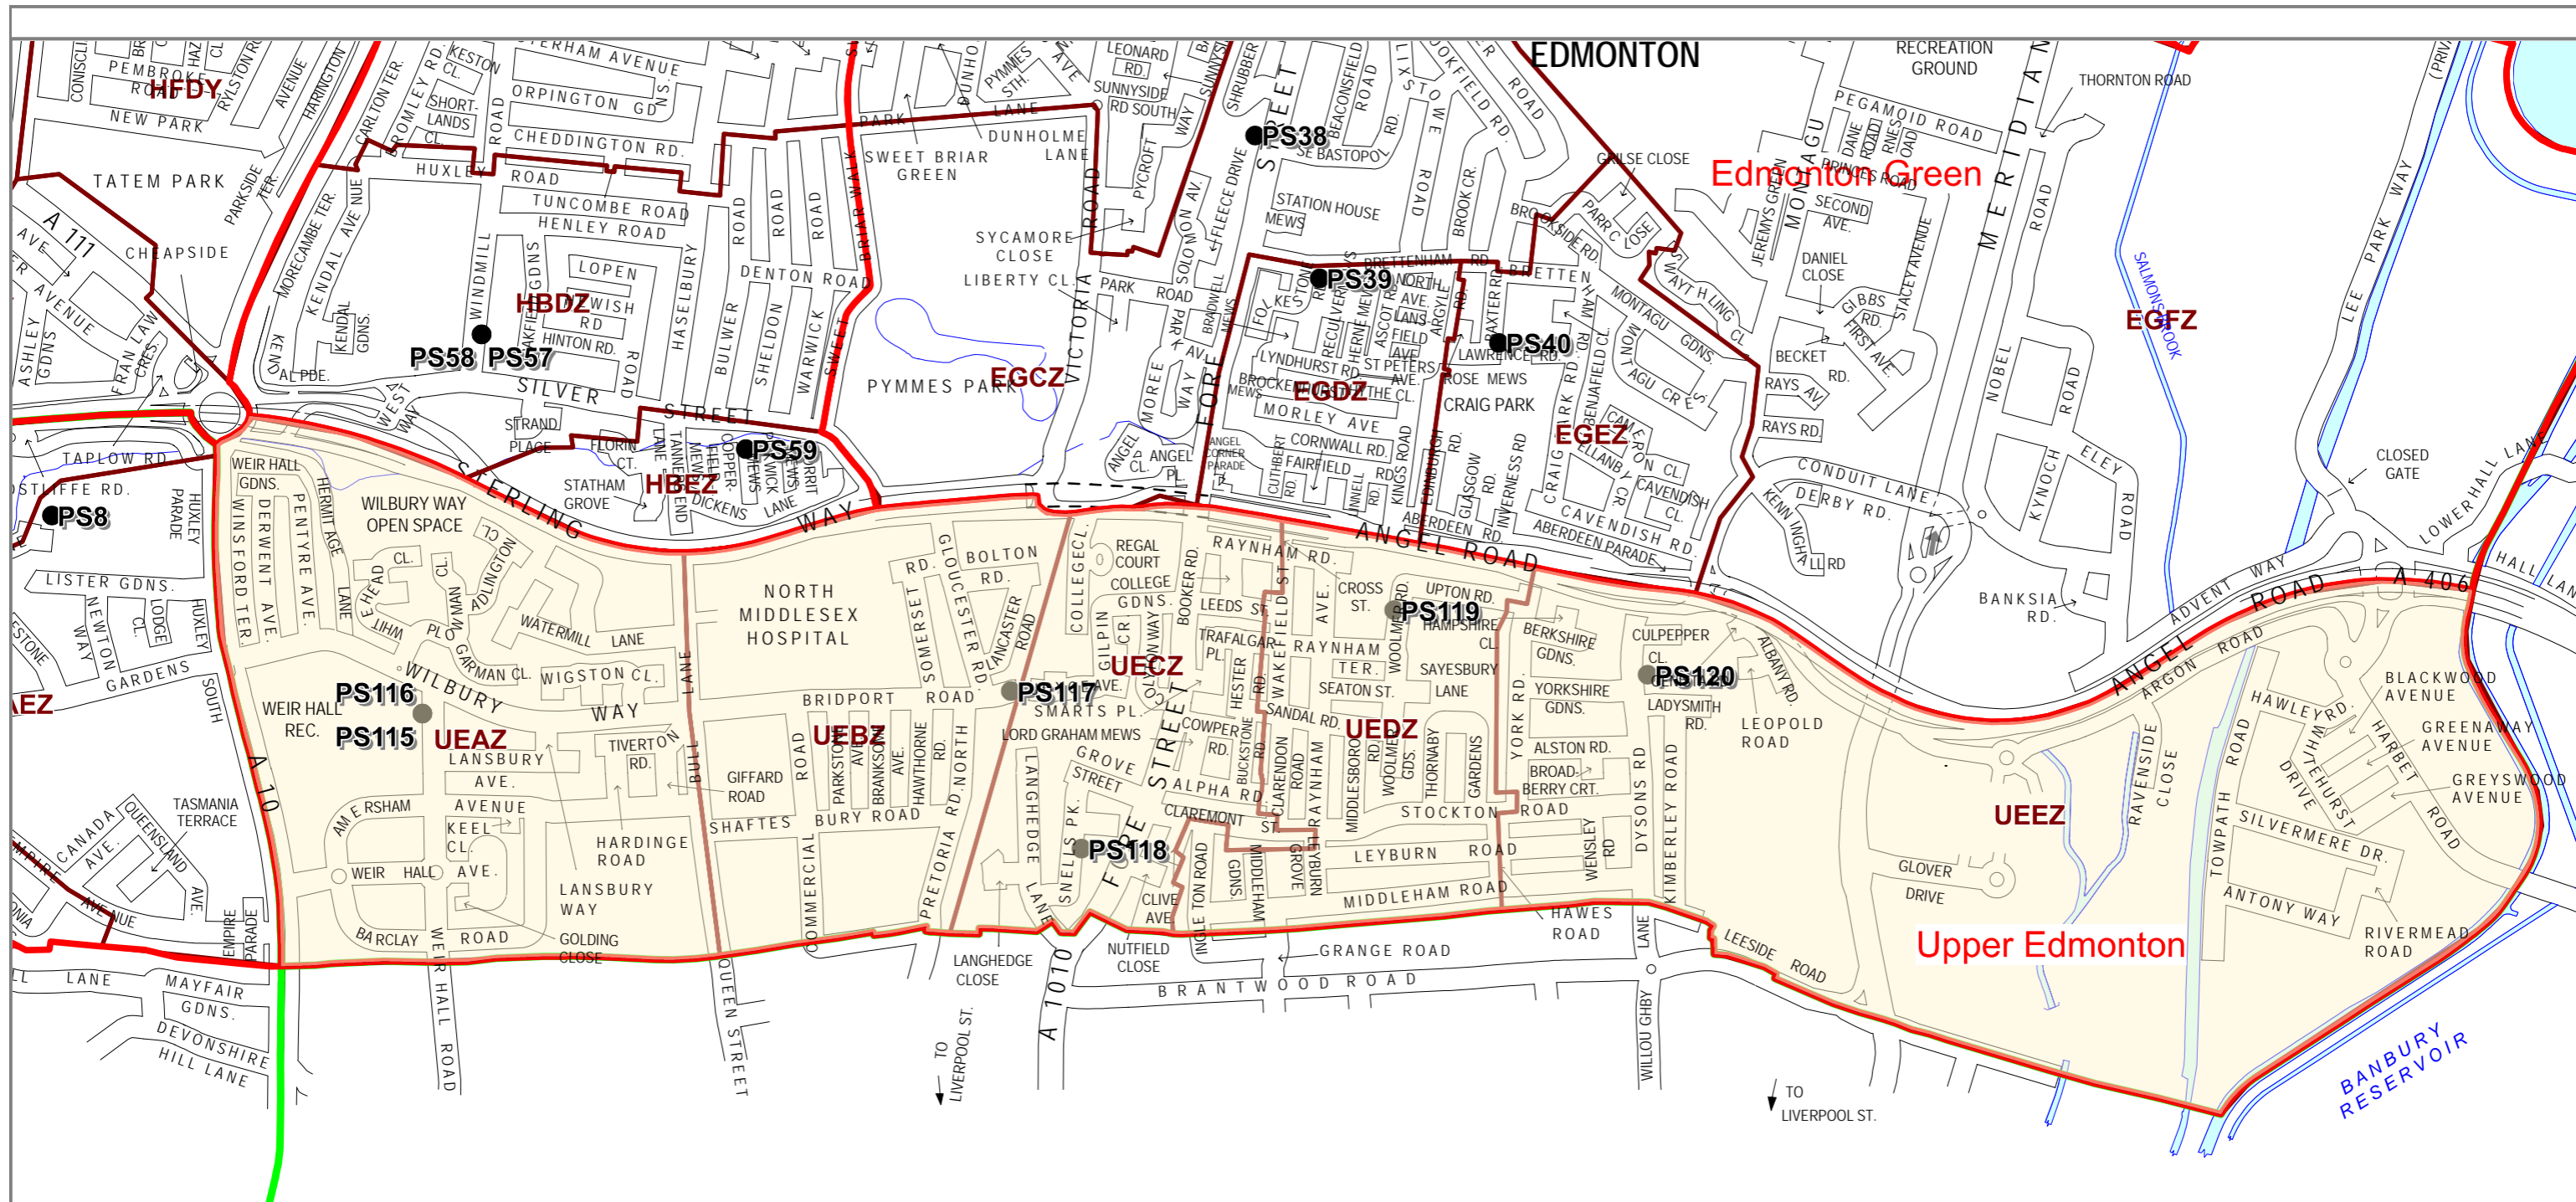

Upper Edmonton Ward - Polling Scheme 2026

Map Ref	Location of proposed Polling Place
PS118	Boundary Hall
PS119	Raynham Primary School
PS117	Temporary Building (Bridport Road Railway Bridge)
PS120	West Lea School Annexe
PS115	Wilbury Primary School
PS116	Wilbury Primary School

© Crown copyright
and database rights 2024
Ordnance Survey
Licence No. AC0000814360

Key

- 2022 Ward Boundary
- 2024 Constituency Boundary
- Polling District boundary
- Polling Place