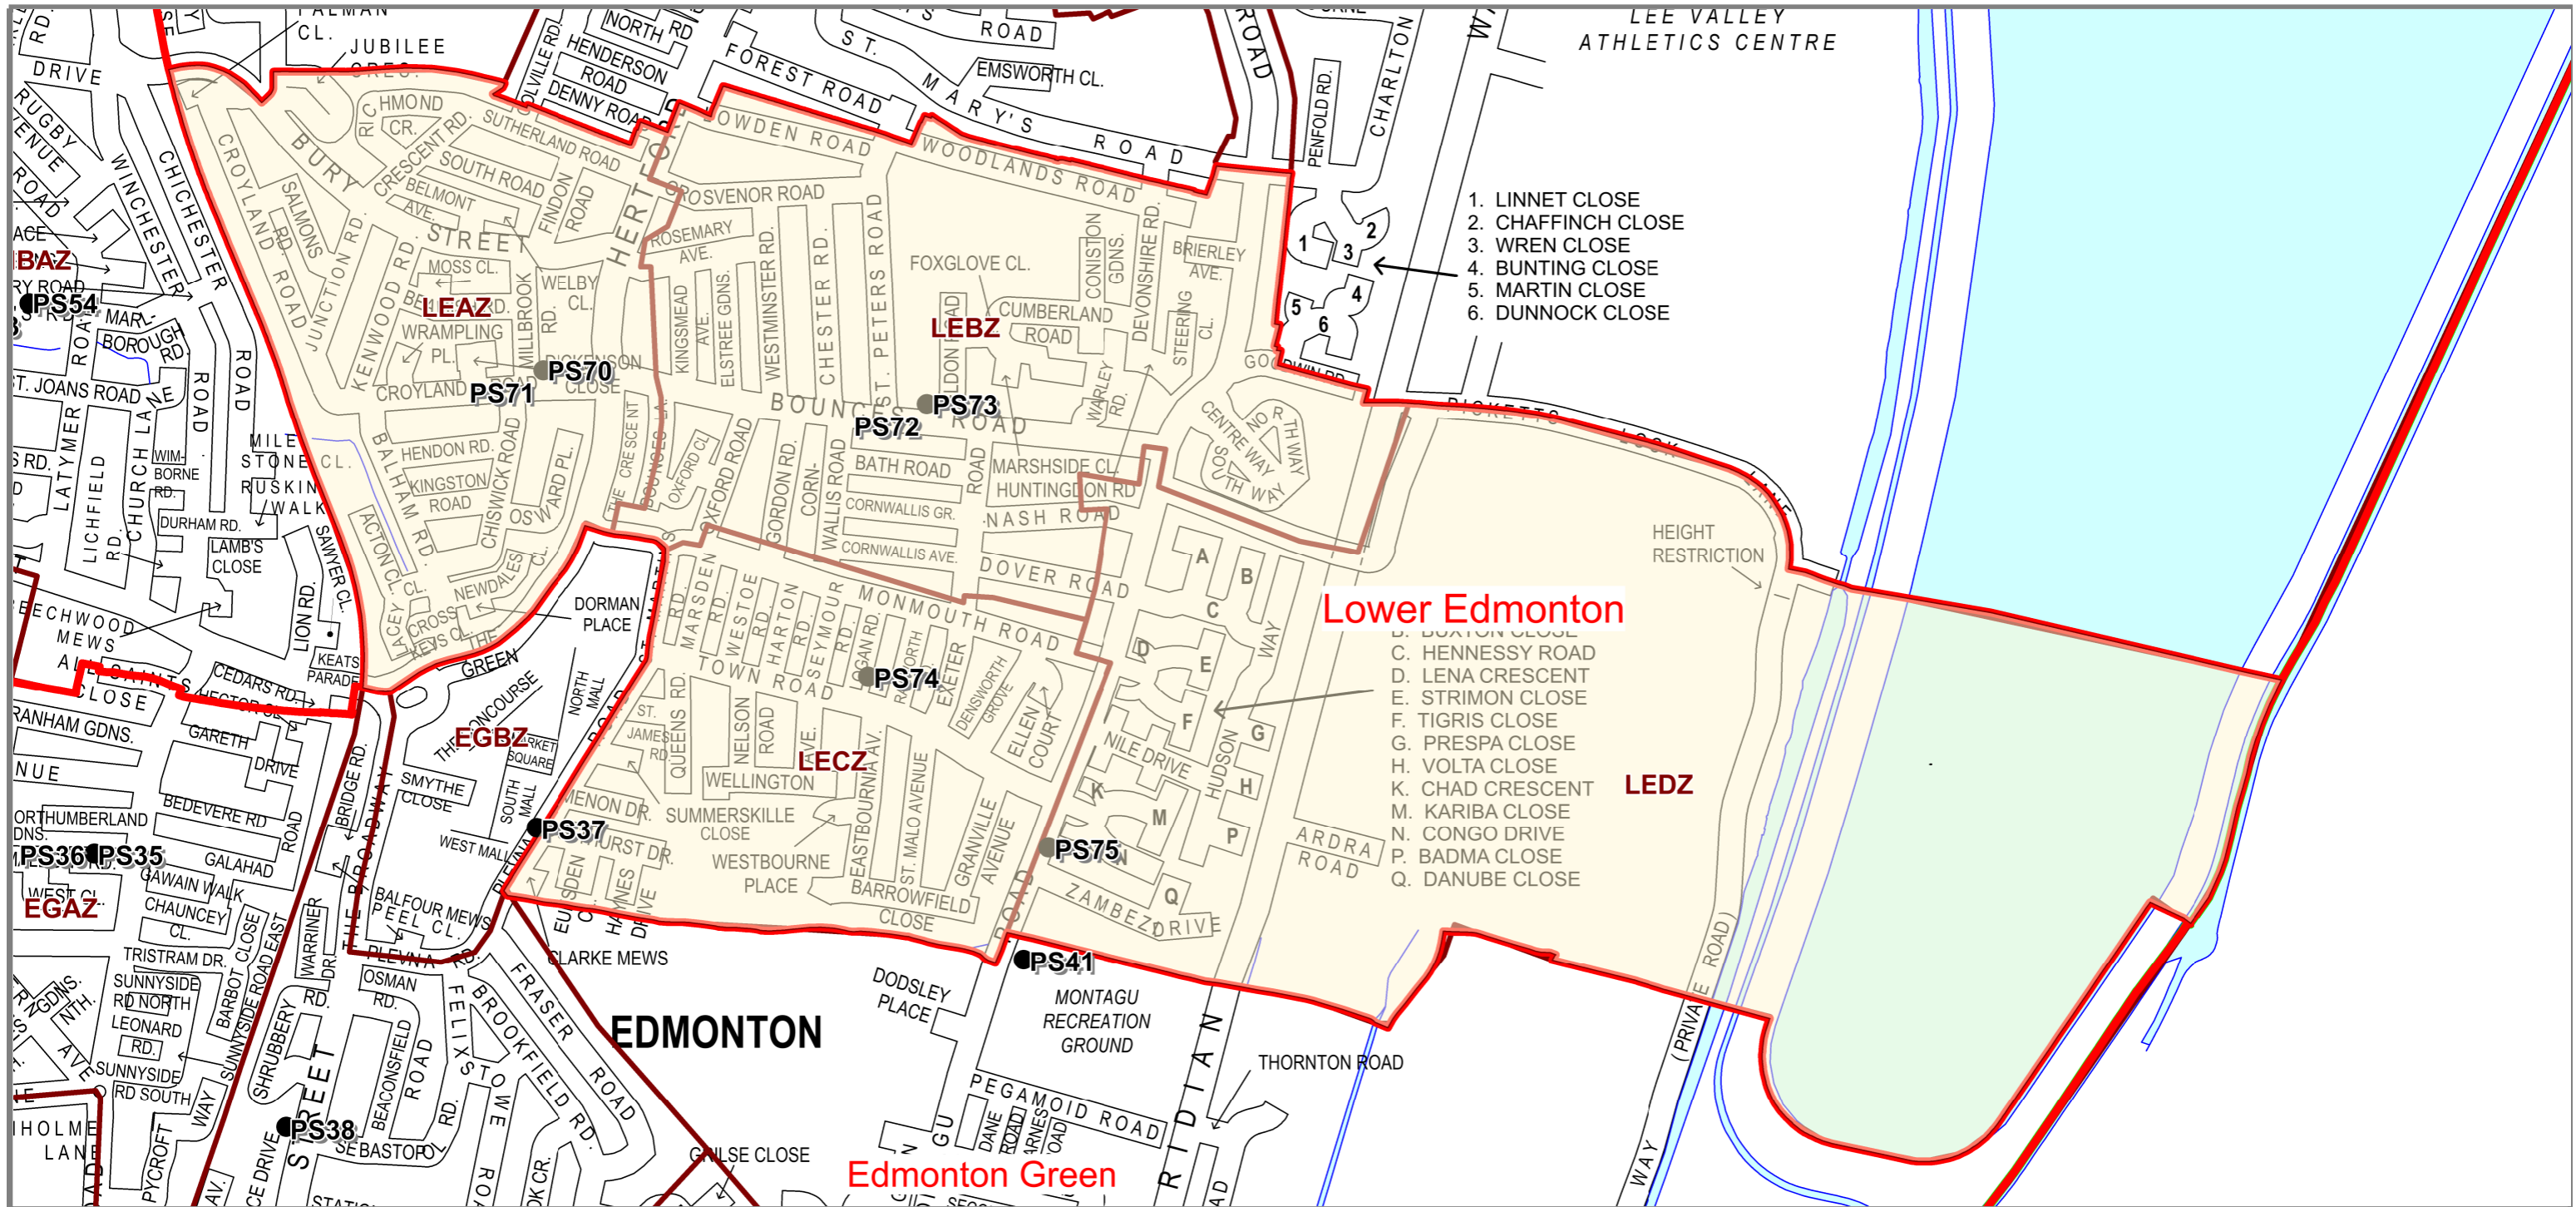

Lower Edmonton Ward - Polling Scheme 2026

Map Ref	Location of proposed Polling Place
PS70	St. Edmund's Church Hall
PS71	St. Edmund's Church Hall
PS73	St. Peter's Church Hall (Edmonton)
PS72	St. Peter's Church Hall (Edmonton)
PS75	Temporary Building (Montagu Road)
PS74	Westbourne Hall

© Crown copyright
and database rights 2024
Ordnance Survey
Licence No. AC0000814360

Key

- 2022 Ward Boundary
- 2024 Constituency Boundary
- Polling District boundary
- Polling Station