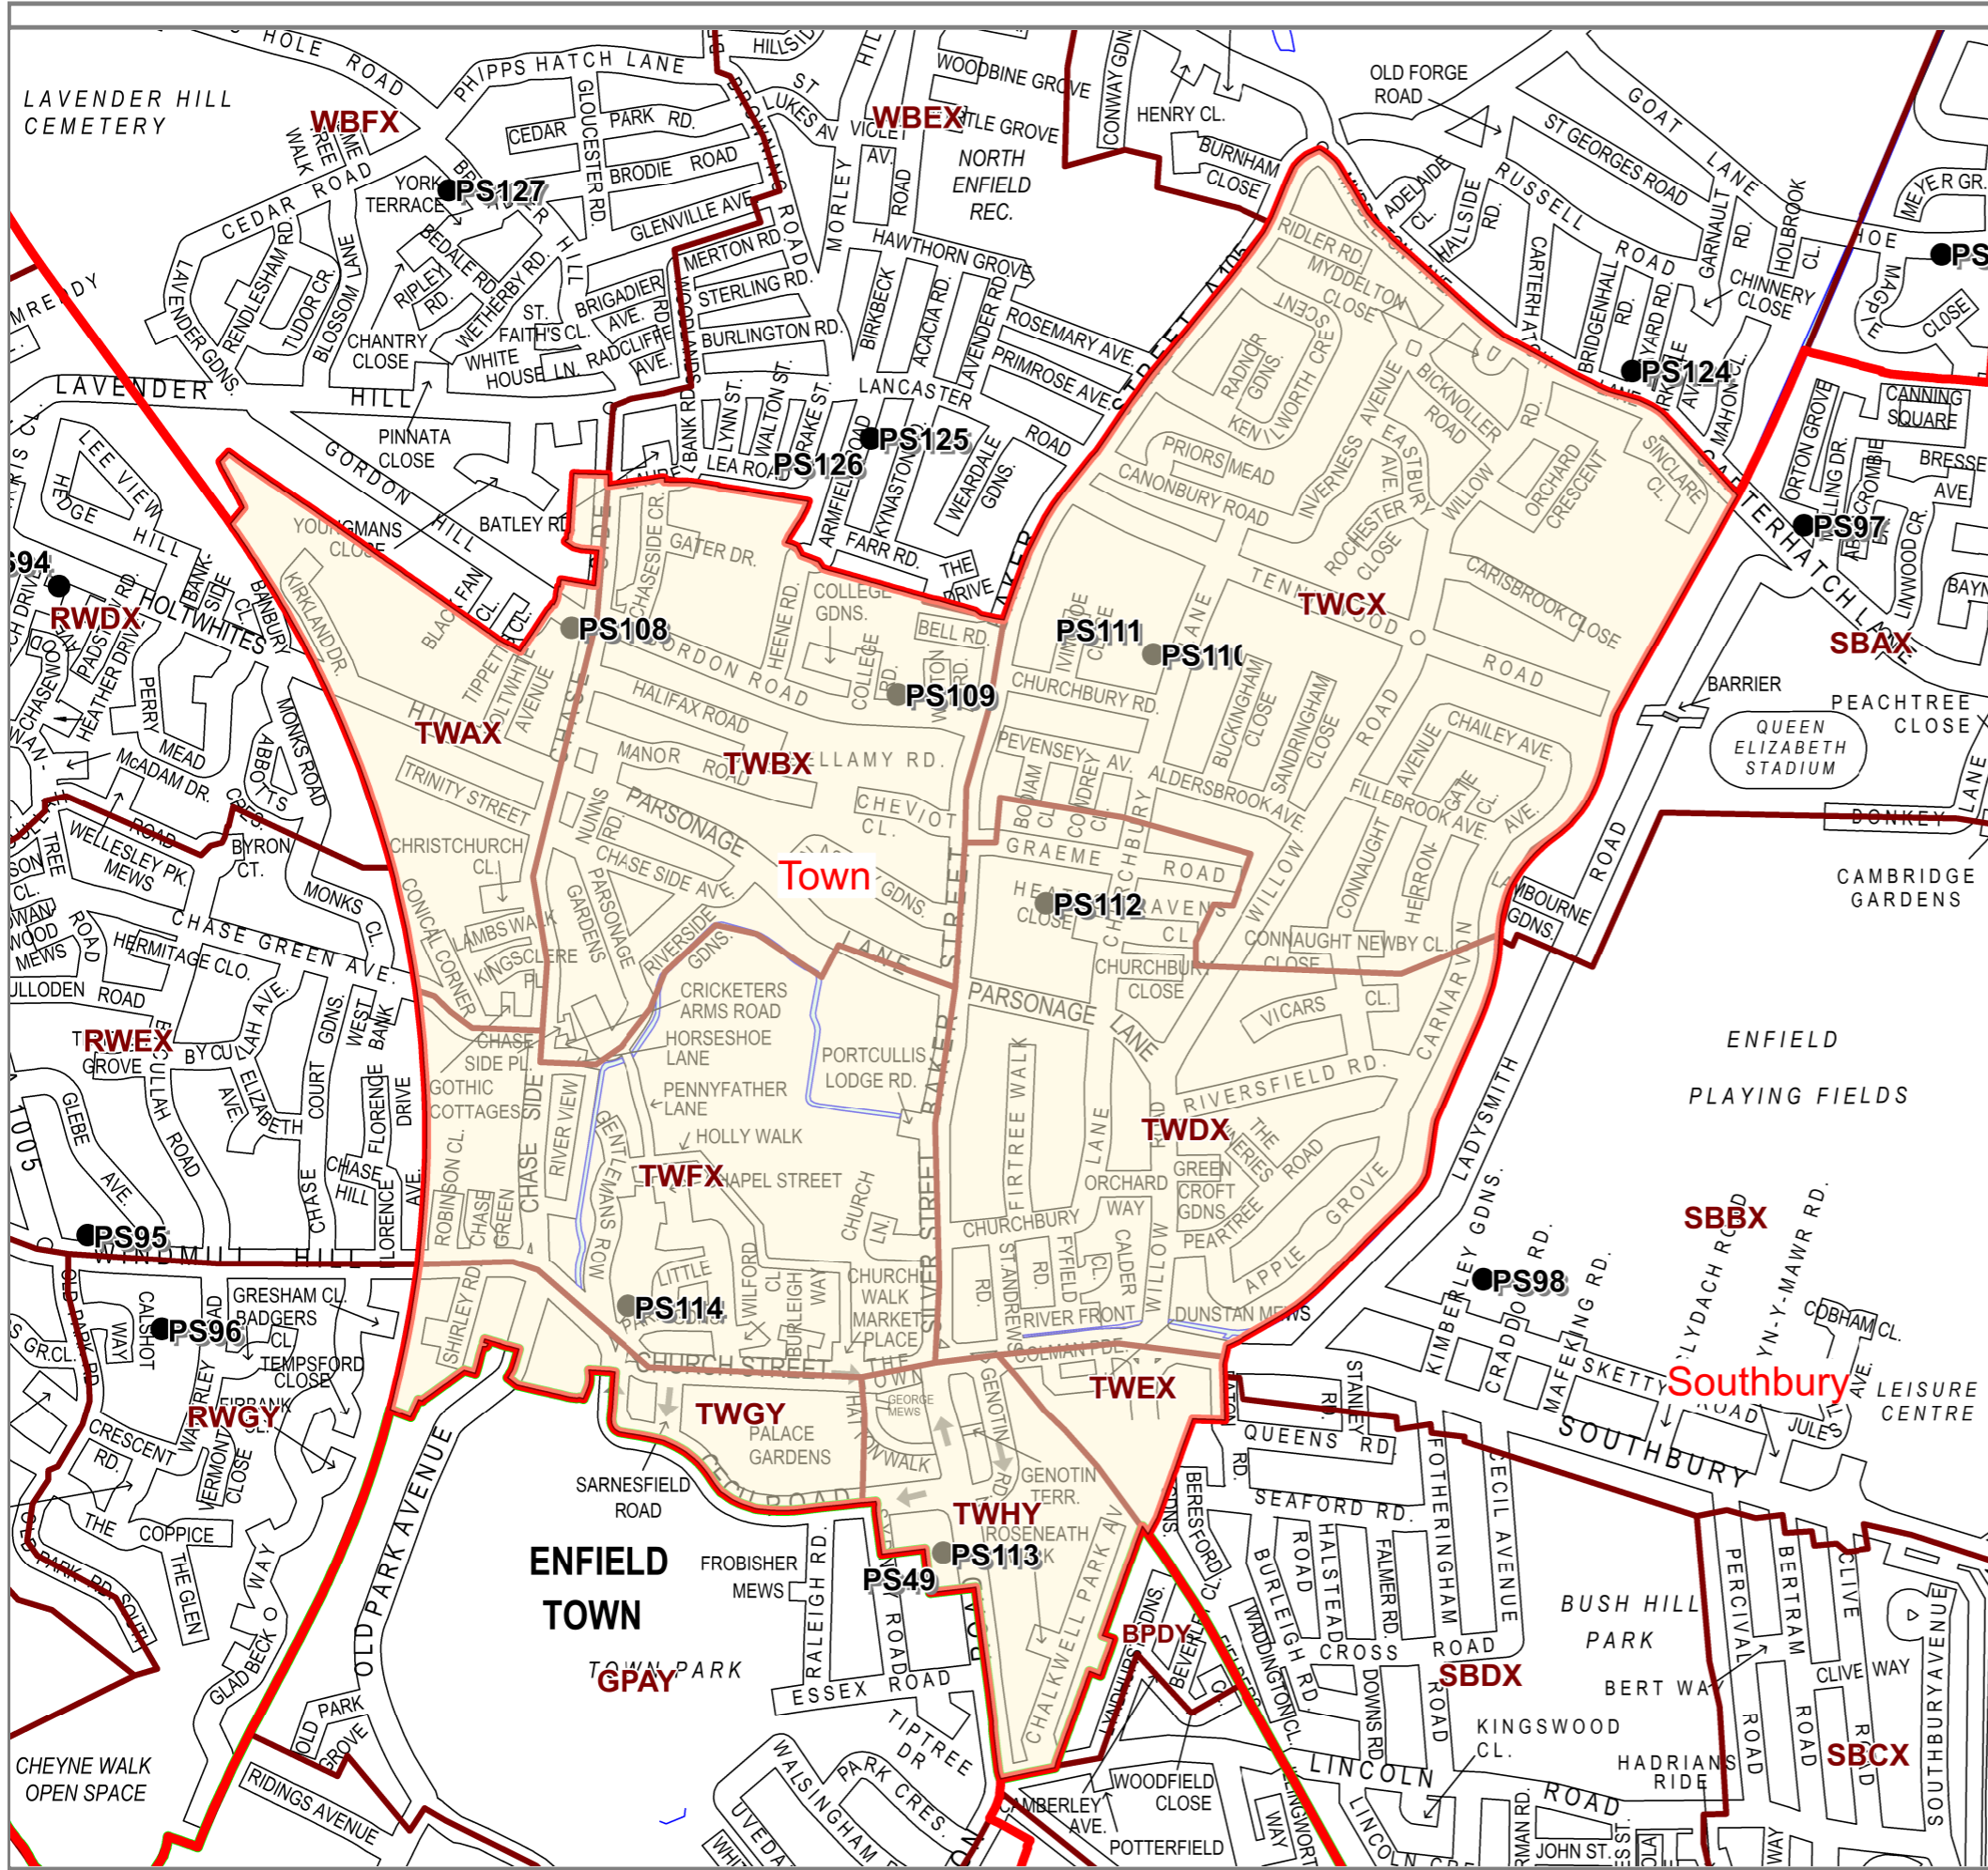

Town Ward - Polling Scheme 2026

Map Ref	Location of proposed Polling Place
PS109	4th Enfield Scout Group Headquarters
PS110	Chace Community School
PS111	Chace Community School
PS113	Enfield Baptist Church
PS49	Enfield Baptist Church
PS112	St. Andrew's C.E. School
PS108	St. Michael's and All Angels Parish Hall
PS114	Trinity Church Hall (Enfield)

Key

- 2022 Ward Boundary
- 2024 Constituency Boundary
- Polling District boundary
- Polling Station

N

© Crown copyright and database rights 2024
 Ordnance Survey
 Licence No. AC000814360