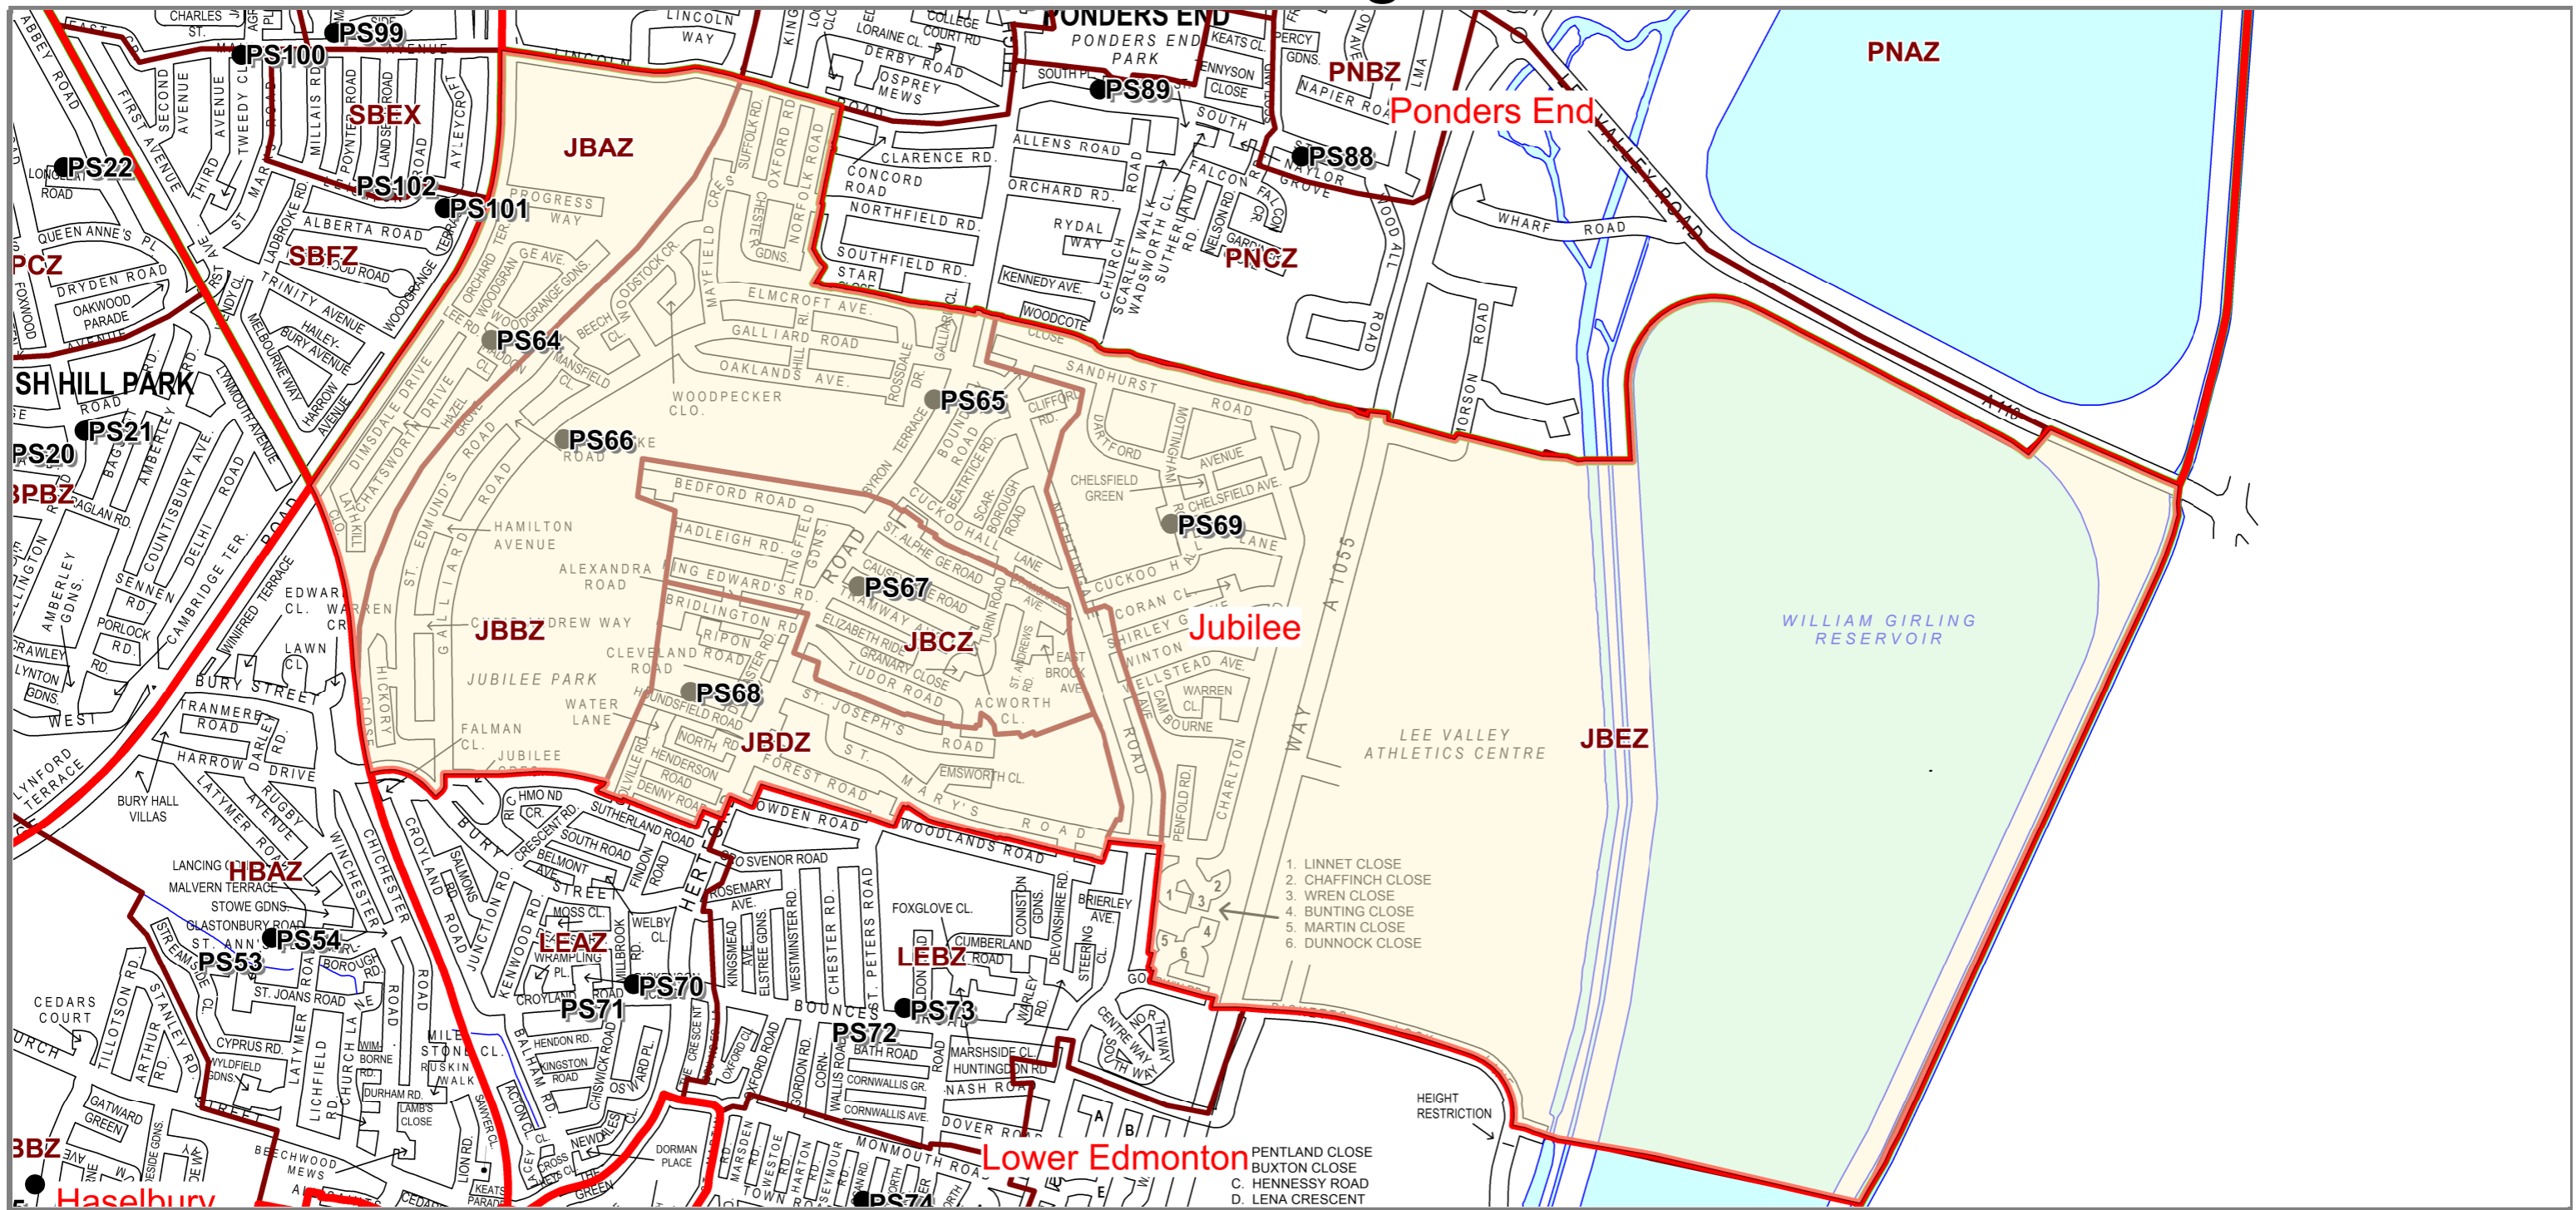

Jubilee Ward - Polling Scheme 2026

Map Ref	Location of proposed Polling Place
PS66	Galliard Primary School
PS68	Houndsfield Primary School
PS69	Mottingham Hall
PS65	St. Alphege Church Hall
PS64	Temporary Building (Lee Road Open Space)
PS67	Tramway Christian Fellowship

© Crown copyright
and database rights 2024
Ordnance Survey
Licence No. AC0000814360

Key

-  2022 Ward Boundary
-  2024 Constituency Boundary
-  Polling District boundary
-  Polling Station