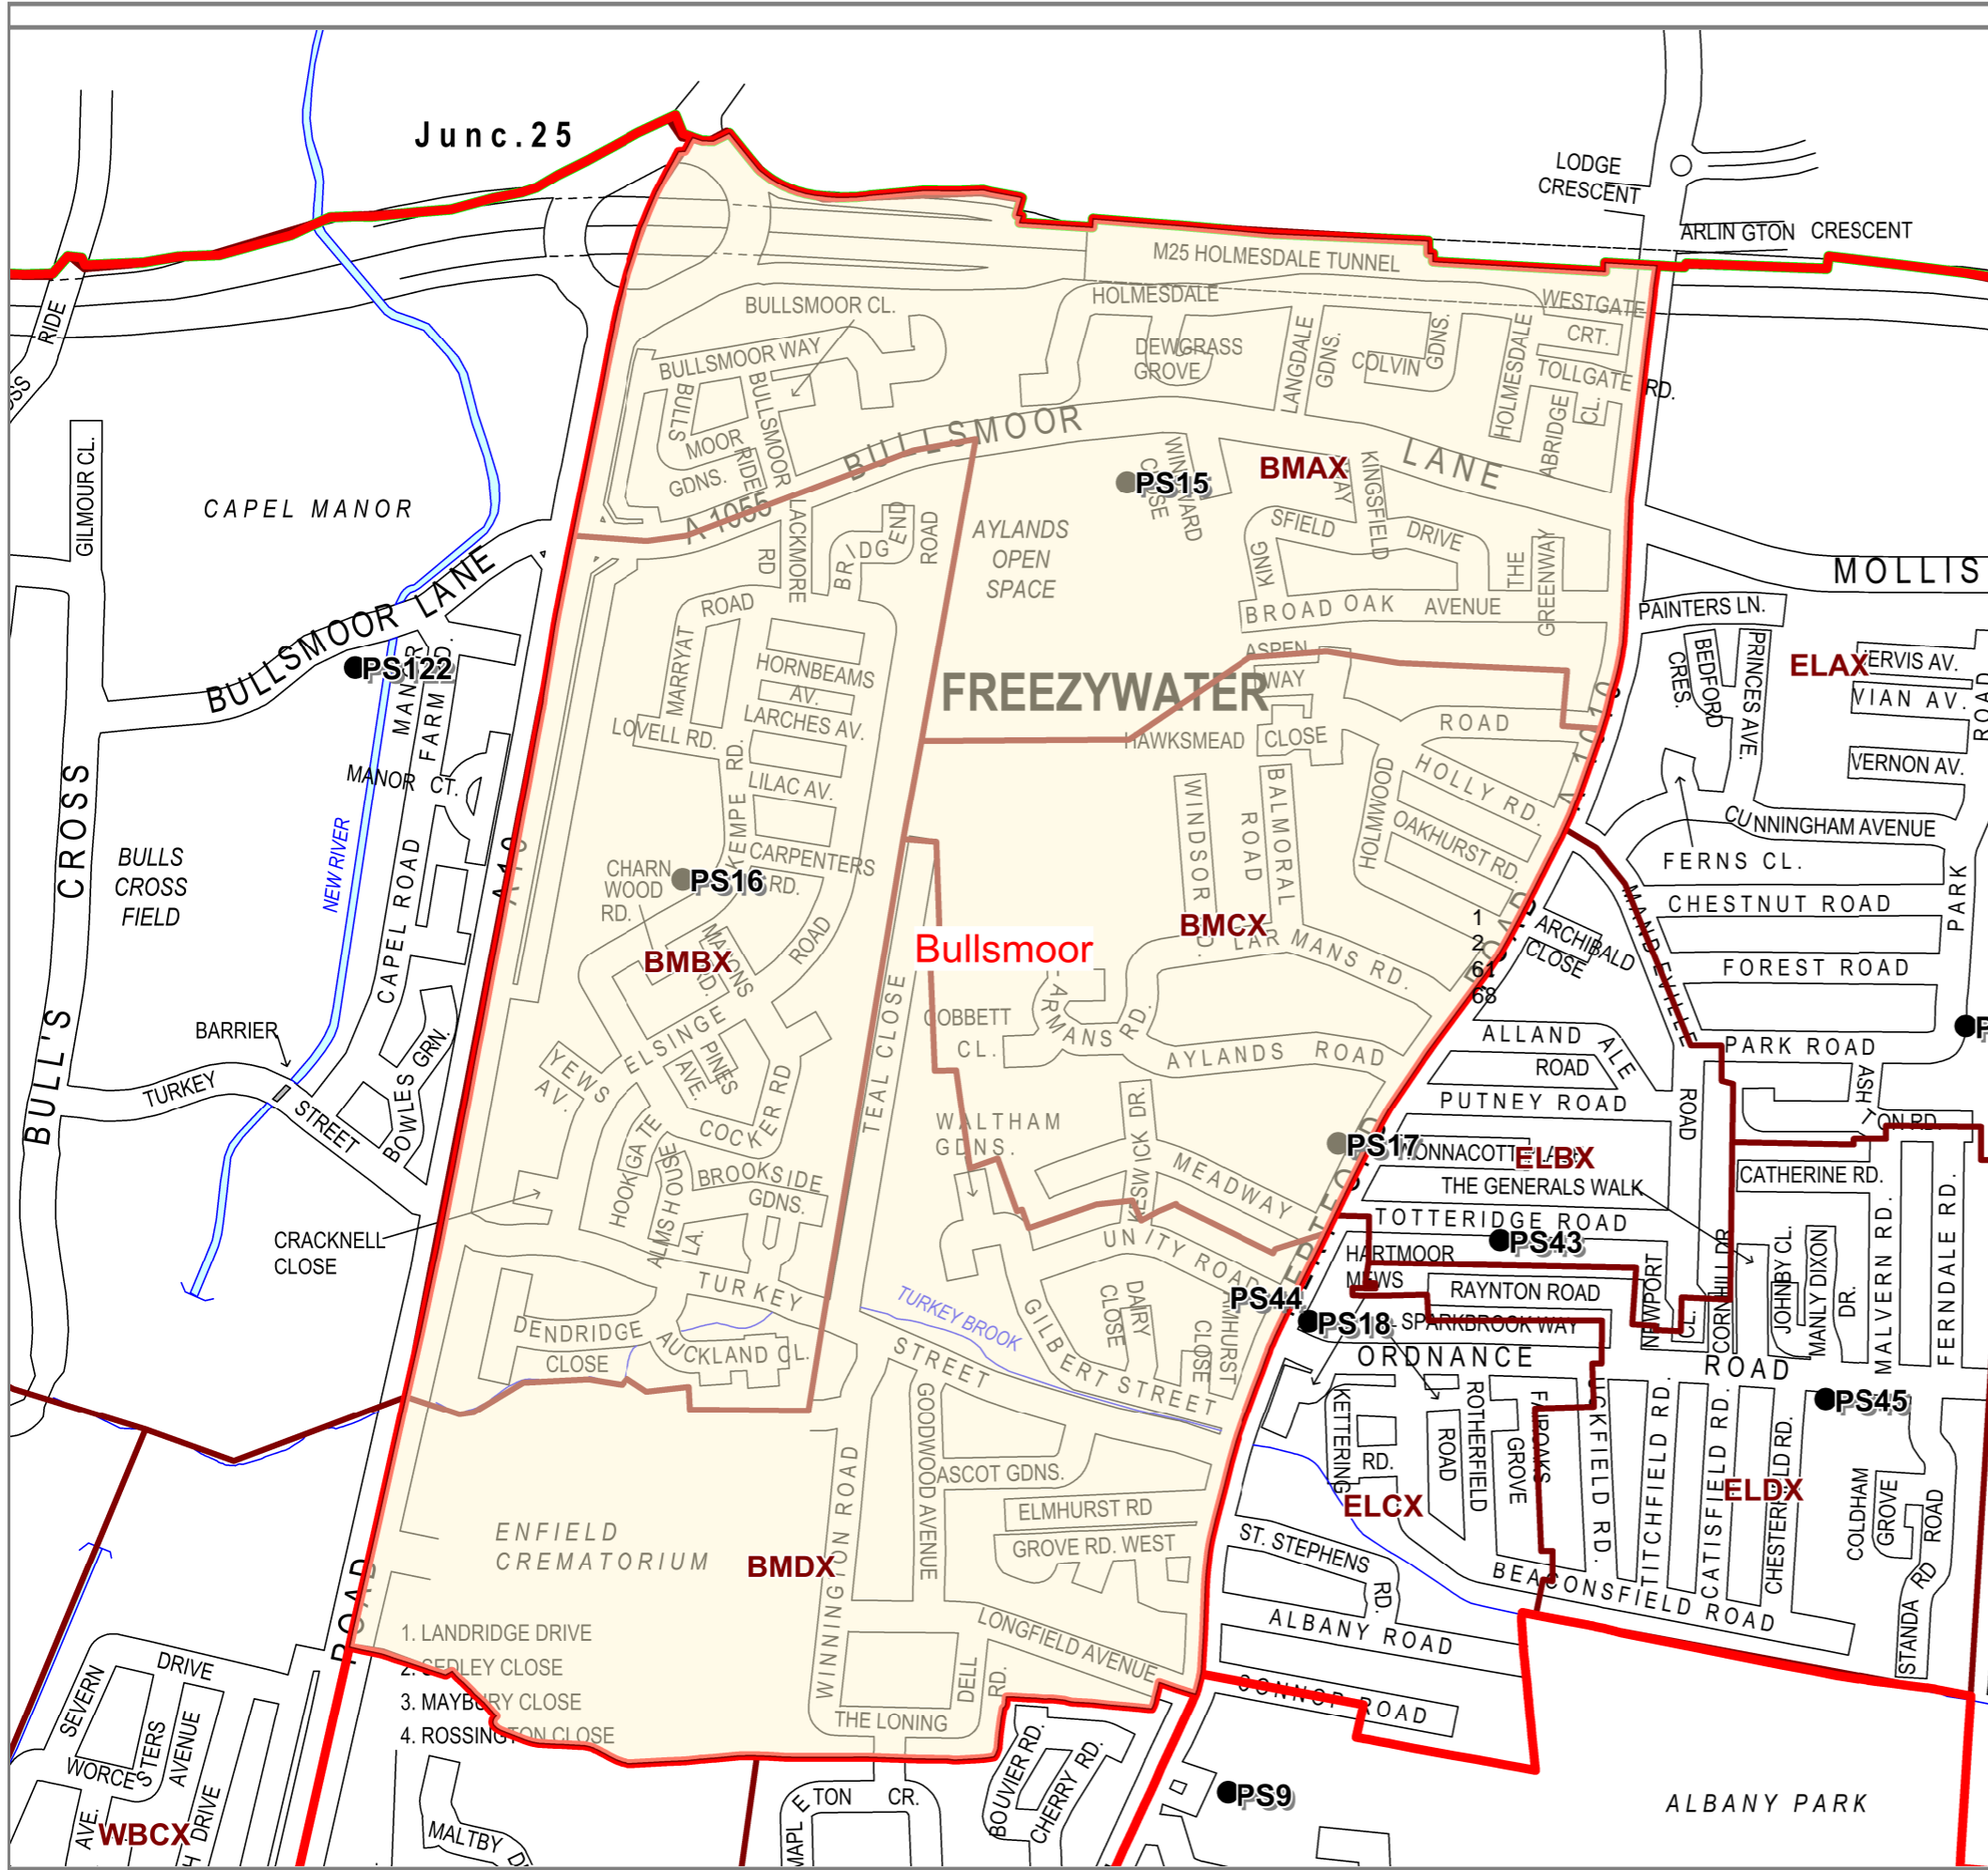

Bullsmoor Ward - Polling Scheme 2026

Map Ref	Location of proposed Polling Place
PS16	Kempe Hall
PS15	Lea Valley Academy
PS17	St. George`s Church

Key

- 2022 Ward Boundary
- 2024 Constituency Boundary
- Polling District boundary
- Polling Station

© Crown copyright and database rights 2024
 Ordnance Survey
 Licence No. AC0000814360