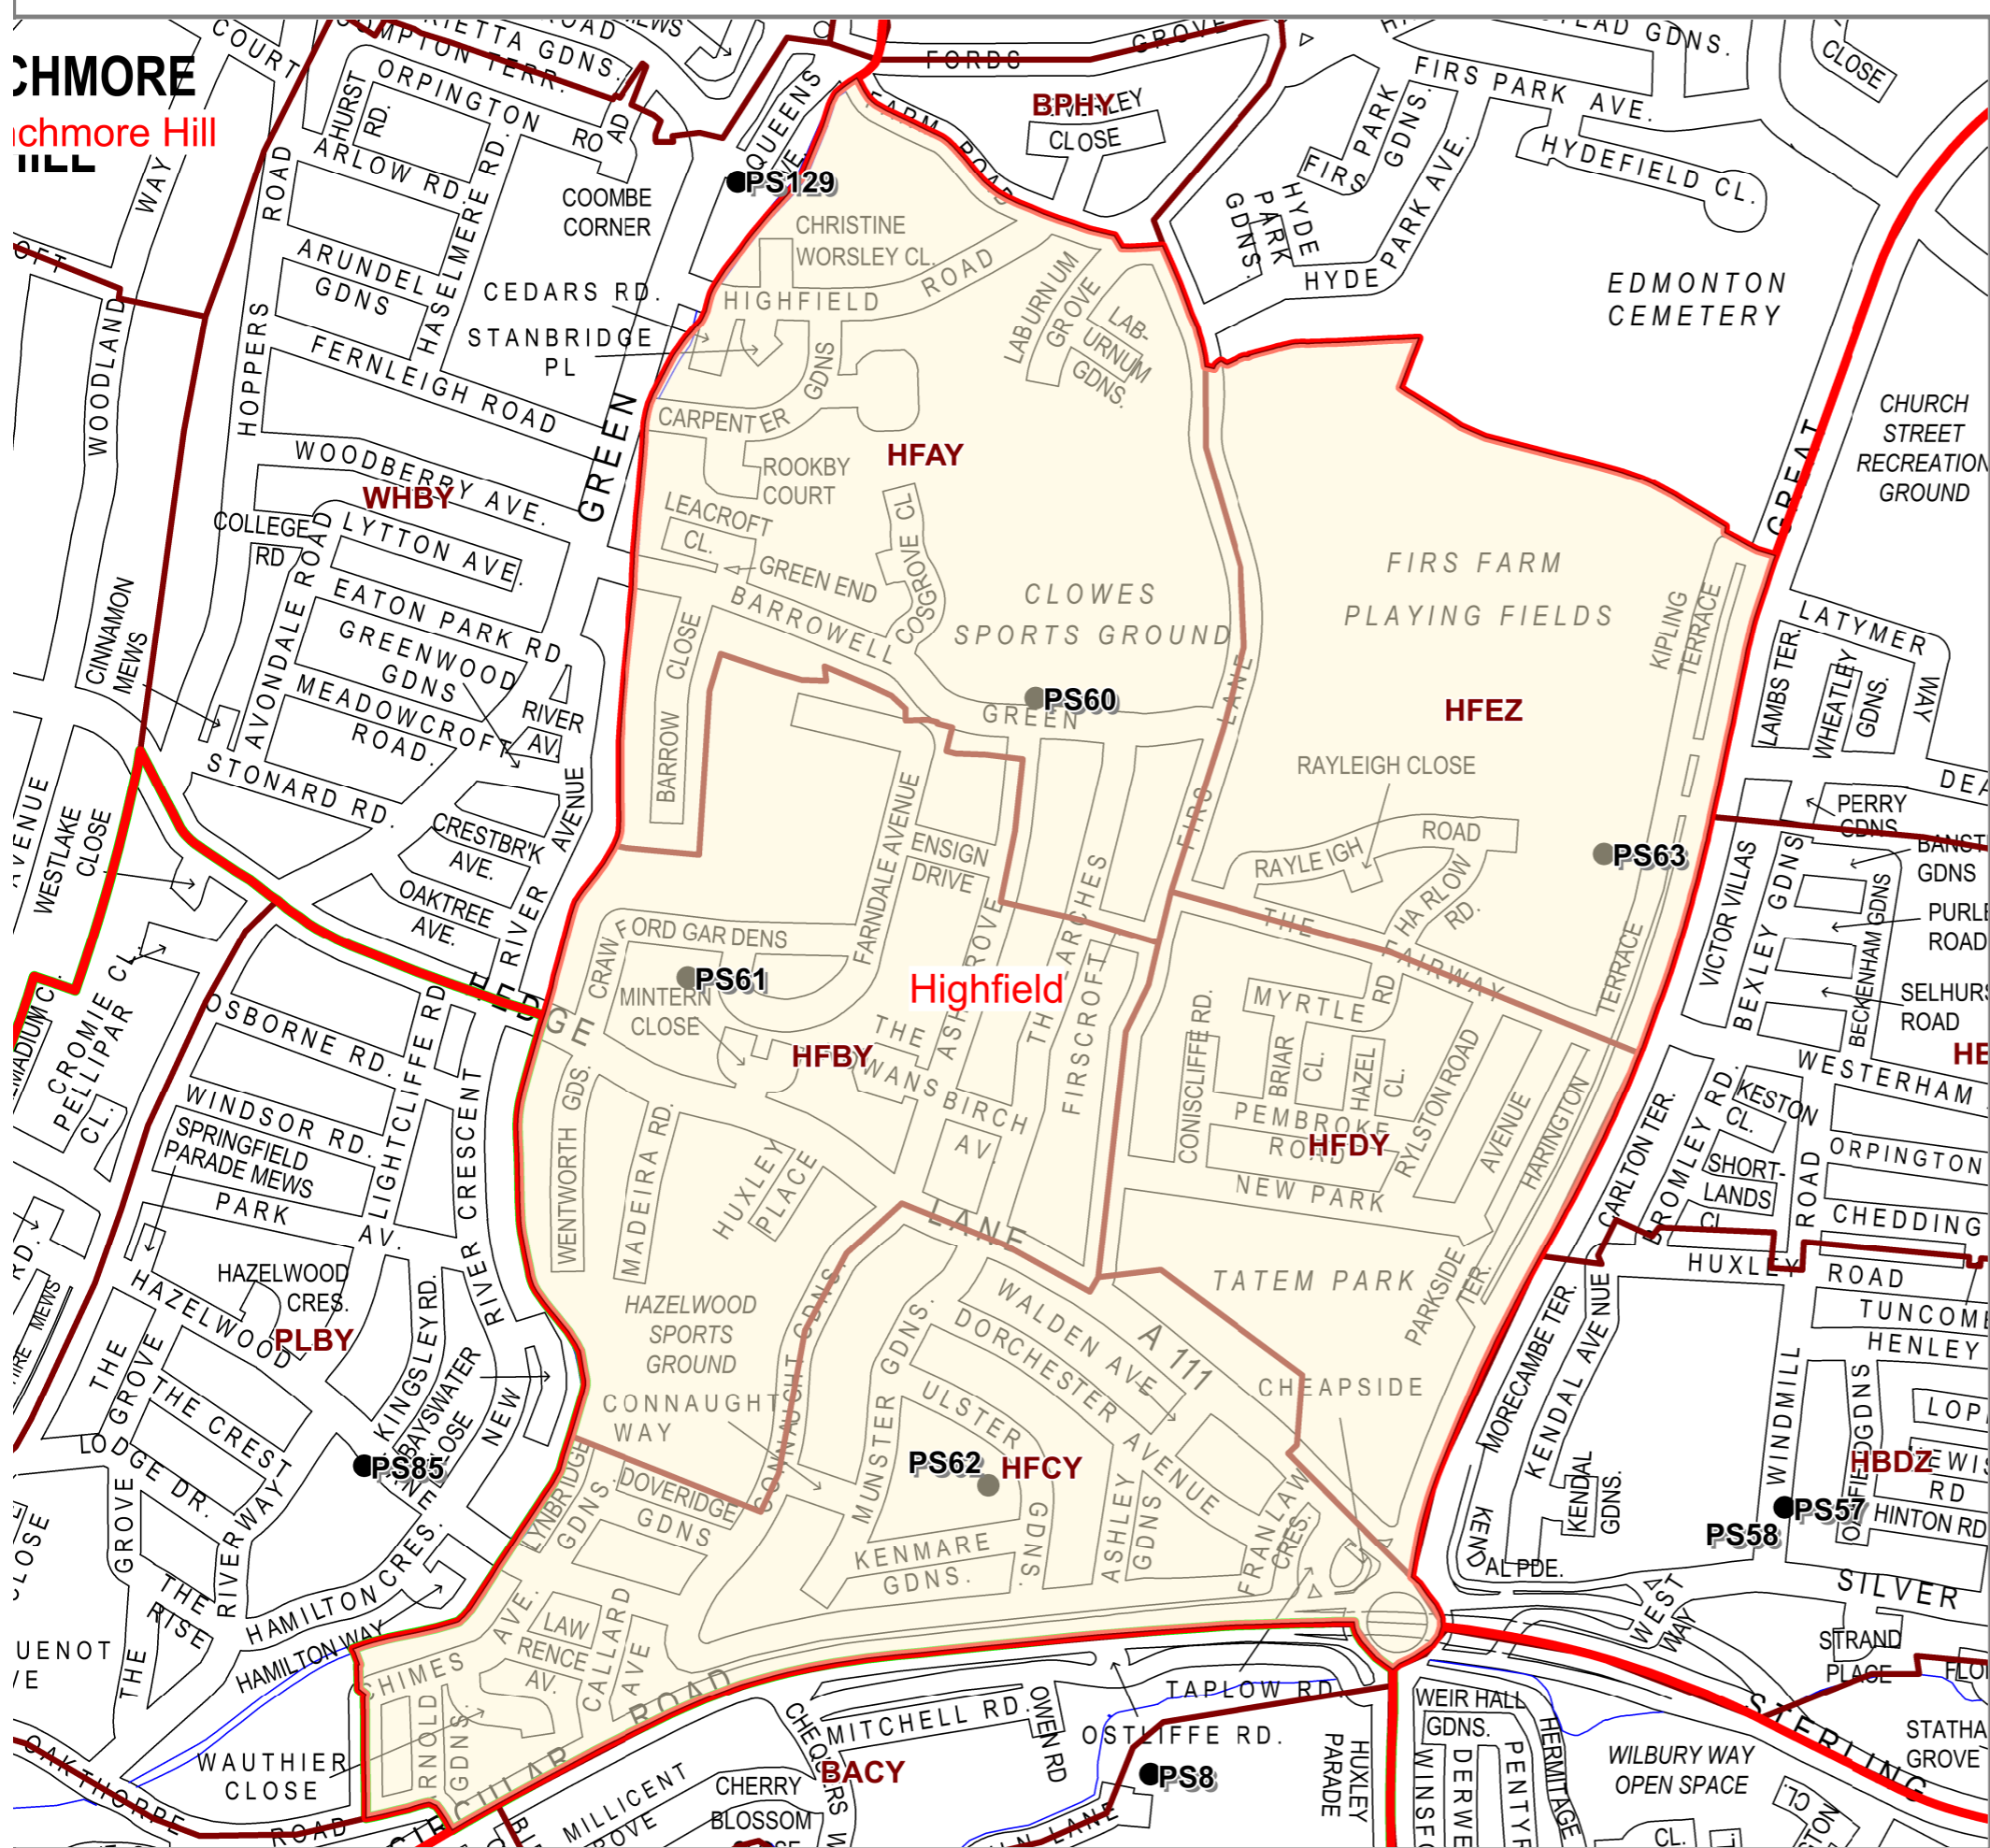

Highfield Ward - Polling Scheme 2026

Map Ref	Location of proposed Polling Place
PS63	Firs Farm School
PS62	Mayfield Athletic Club
PS60	Northampton Exiles Cricket Club
PS61	The Broomfield Club

Key

- 2022 Ward Boundary
- 2024 Constituency Boundary
- Polling District boundary
- Polling Station

© Crown copyright and database rights 2024
 Ordnance Survey
 Licence No. AC0000814360