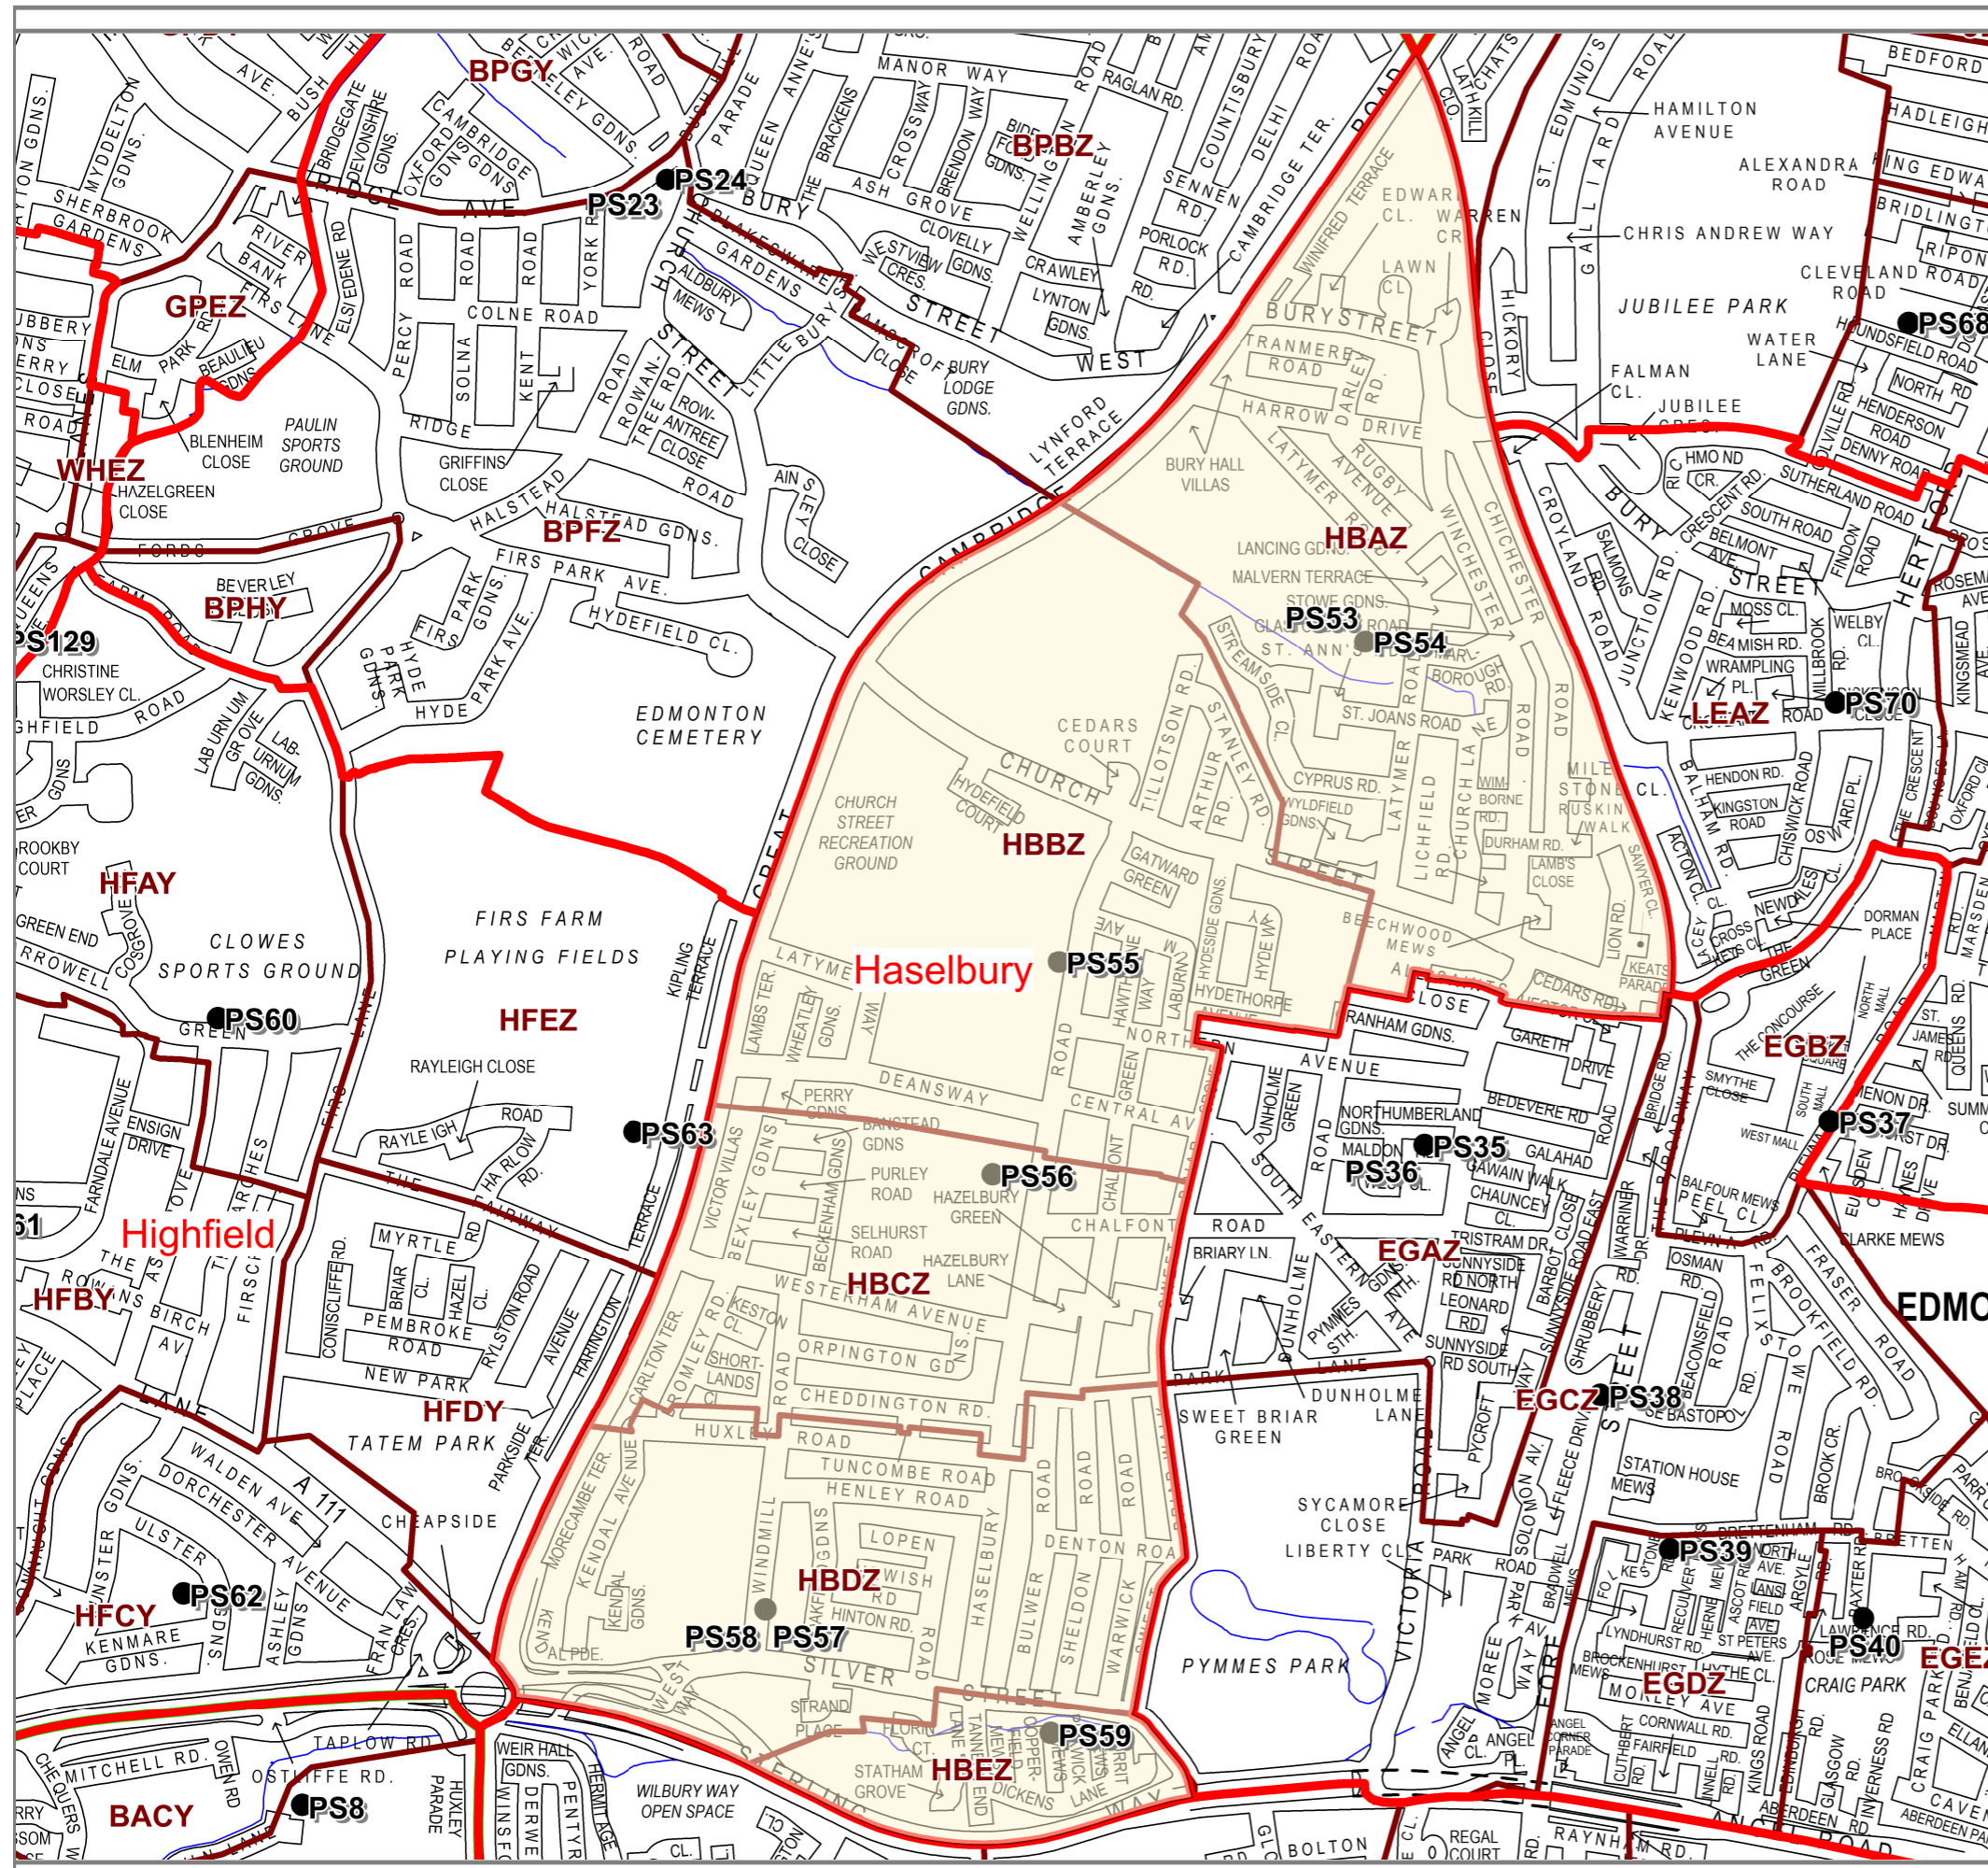

Haselbury Ward - Polling Scheme 2026

Map Ref Location of proposed Polling Place

PS54	Churchfield Primary School
PS53	Churchfield Primary School
PS56	Hazelbury Primary School
PS59	Klinger Community Hall
PS57	St. Aldhelm's Church Hall
PS58	St. Aldhelm's Church Hall
PS55	The Latymer School

Key

- 2022 Ward Boundary
- 2024 Constituency Boundary
- Polling District boundary
- Polling Station

© Crown copyright
and database rights 2024
Ordnance Survey
Licence No. AC0000814360