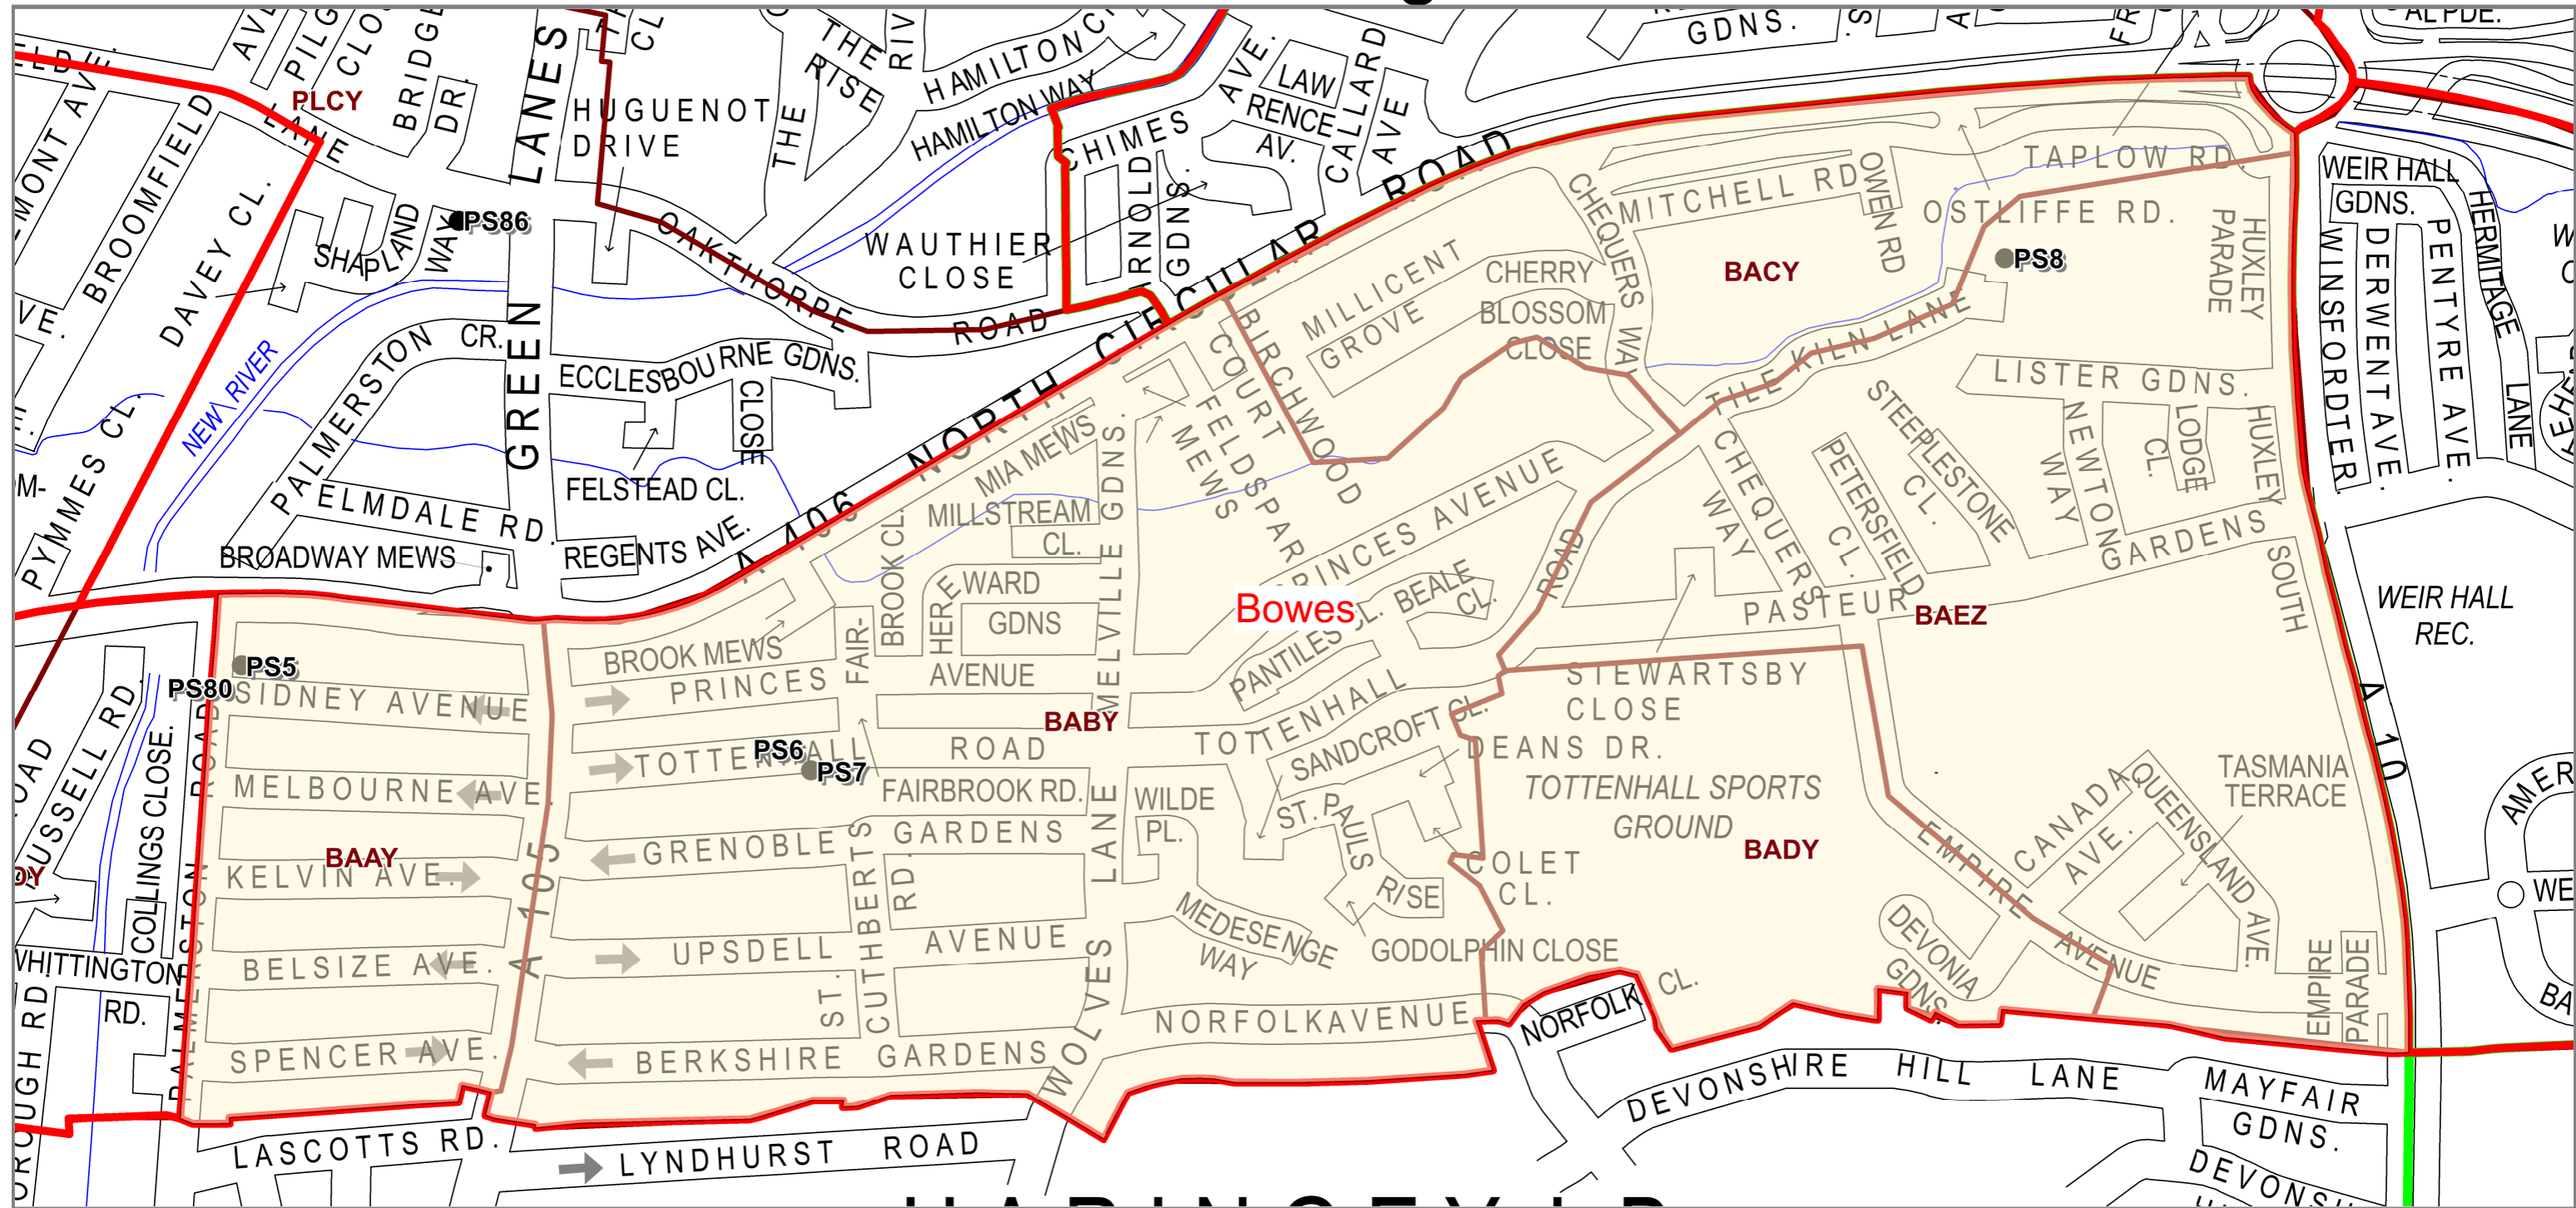

Bowes Ward - Polling Places 2026

Map Ref	Location of proposed Polling Place
PS7	Tottenham Infants School
PS6	Tottenham Infants School
PS5	Trinity At Bowes Methodist Church Hall
PS80	Trinity At Bowes Methodist Church Hall
PS8	Wilkinson Hall

ENFIELD
 Council

© Crown copyright
 and database rights 2024
 Ordnance Survey
 Licence No. AC0000814360

Key

- 2022 Ward Boundary
- 2024 Constituency Boundary
- Polling District boundary
- Polling Station