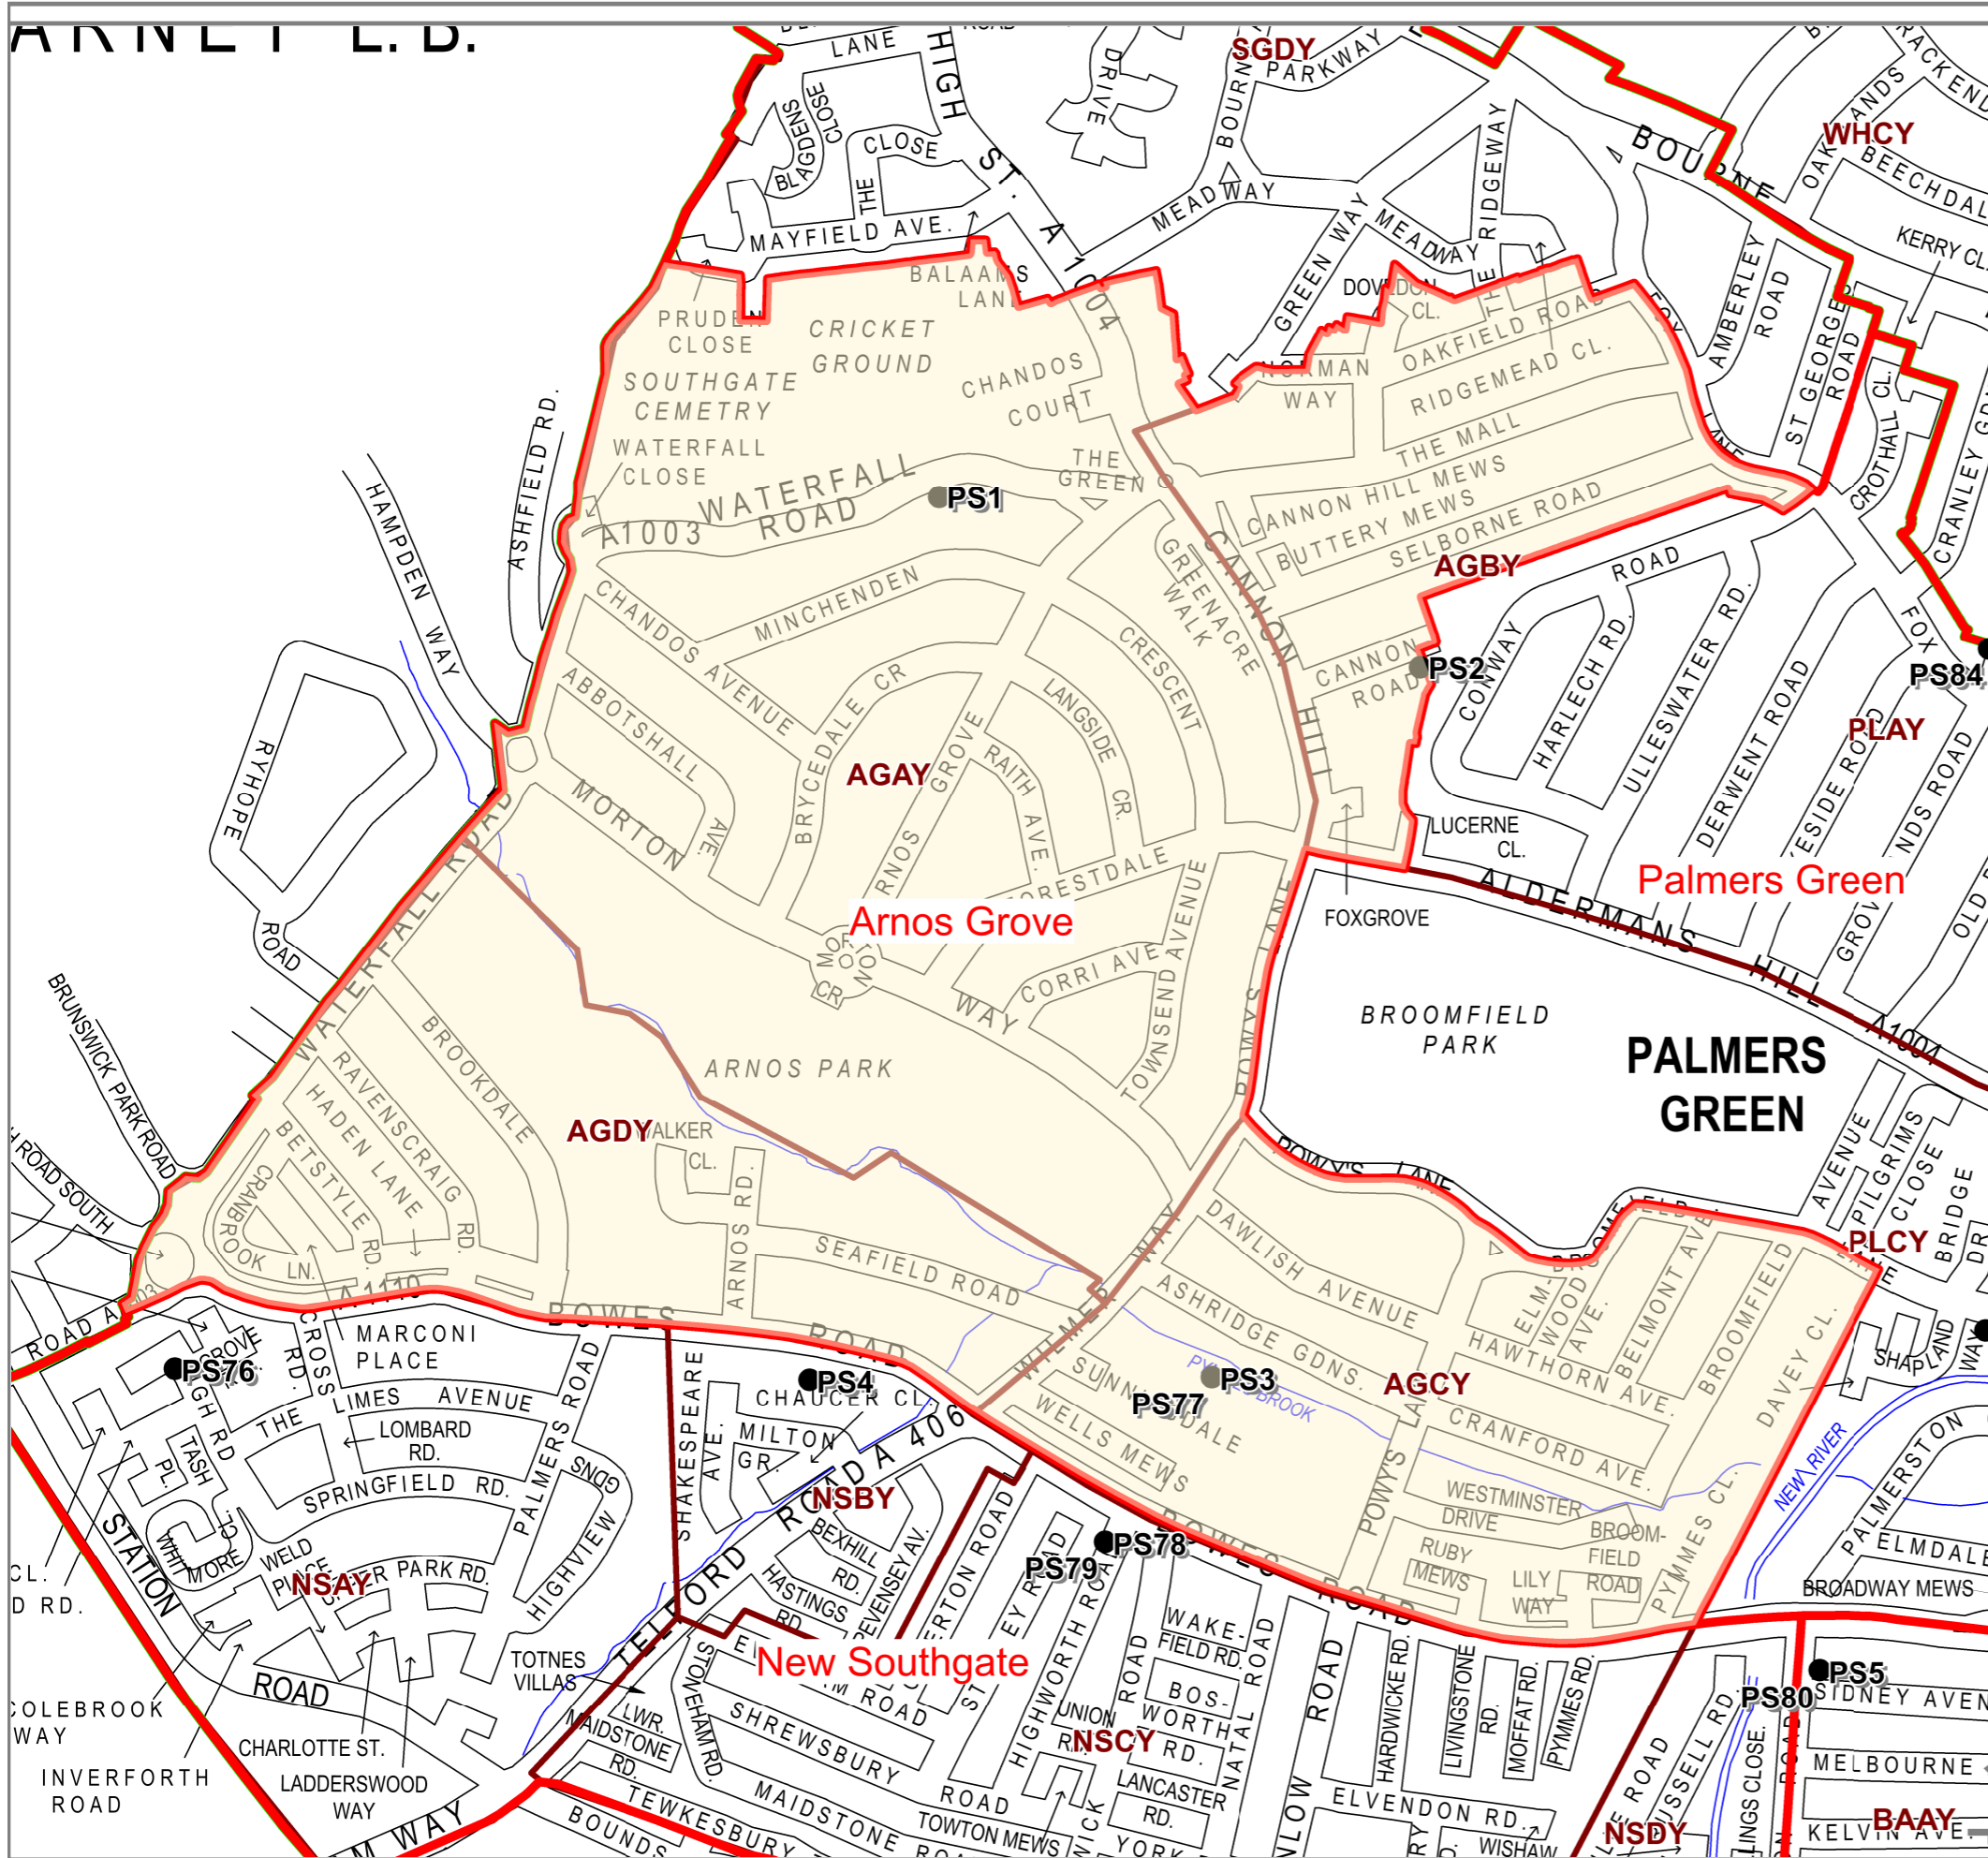

Arnos Grove Ward - Polling Scheme 2026

Map Ref	Location of proposed Polling Place
PS1	Christ Church Southgate
PS3	Laurel Park School
PS77	Laurel Park School
PS2	St. Monica's Scout and Guide Headquarters

Key

- 2022 Ward Boundary
- 2024 Constituency Boundary
- Polling District boundary
- Polling Station

© Crown copyright and database rights 2024
 Ordnance Survey
 Licence No. AC0000814360