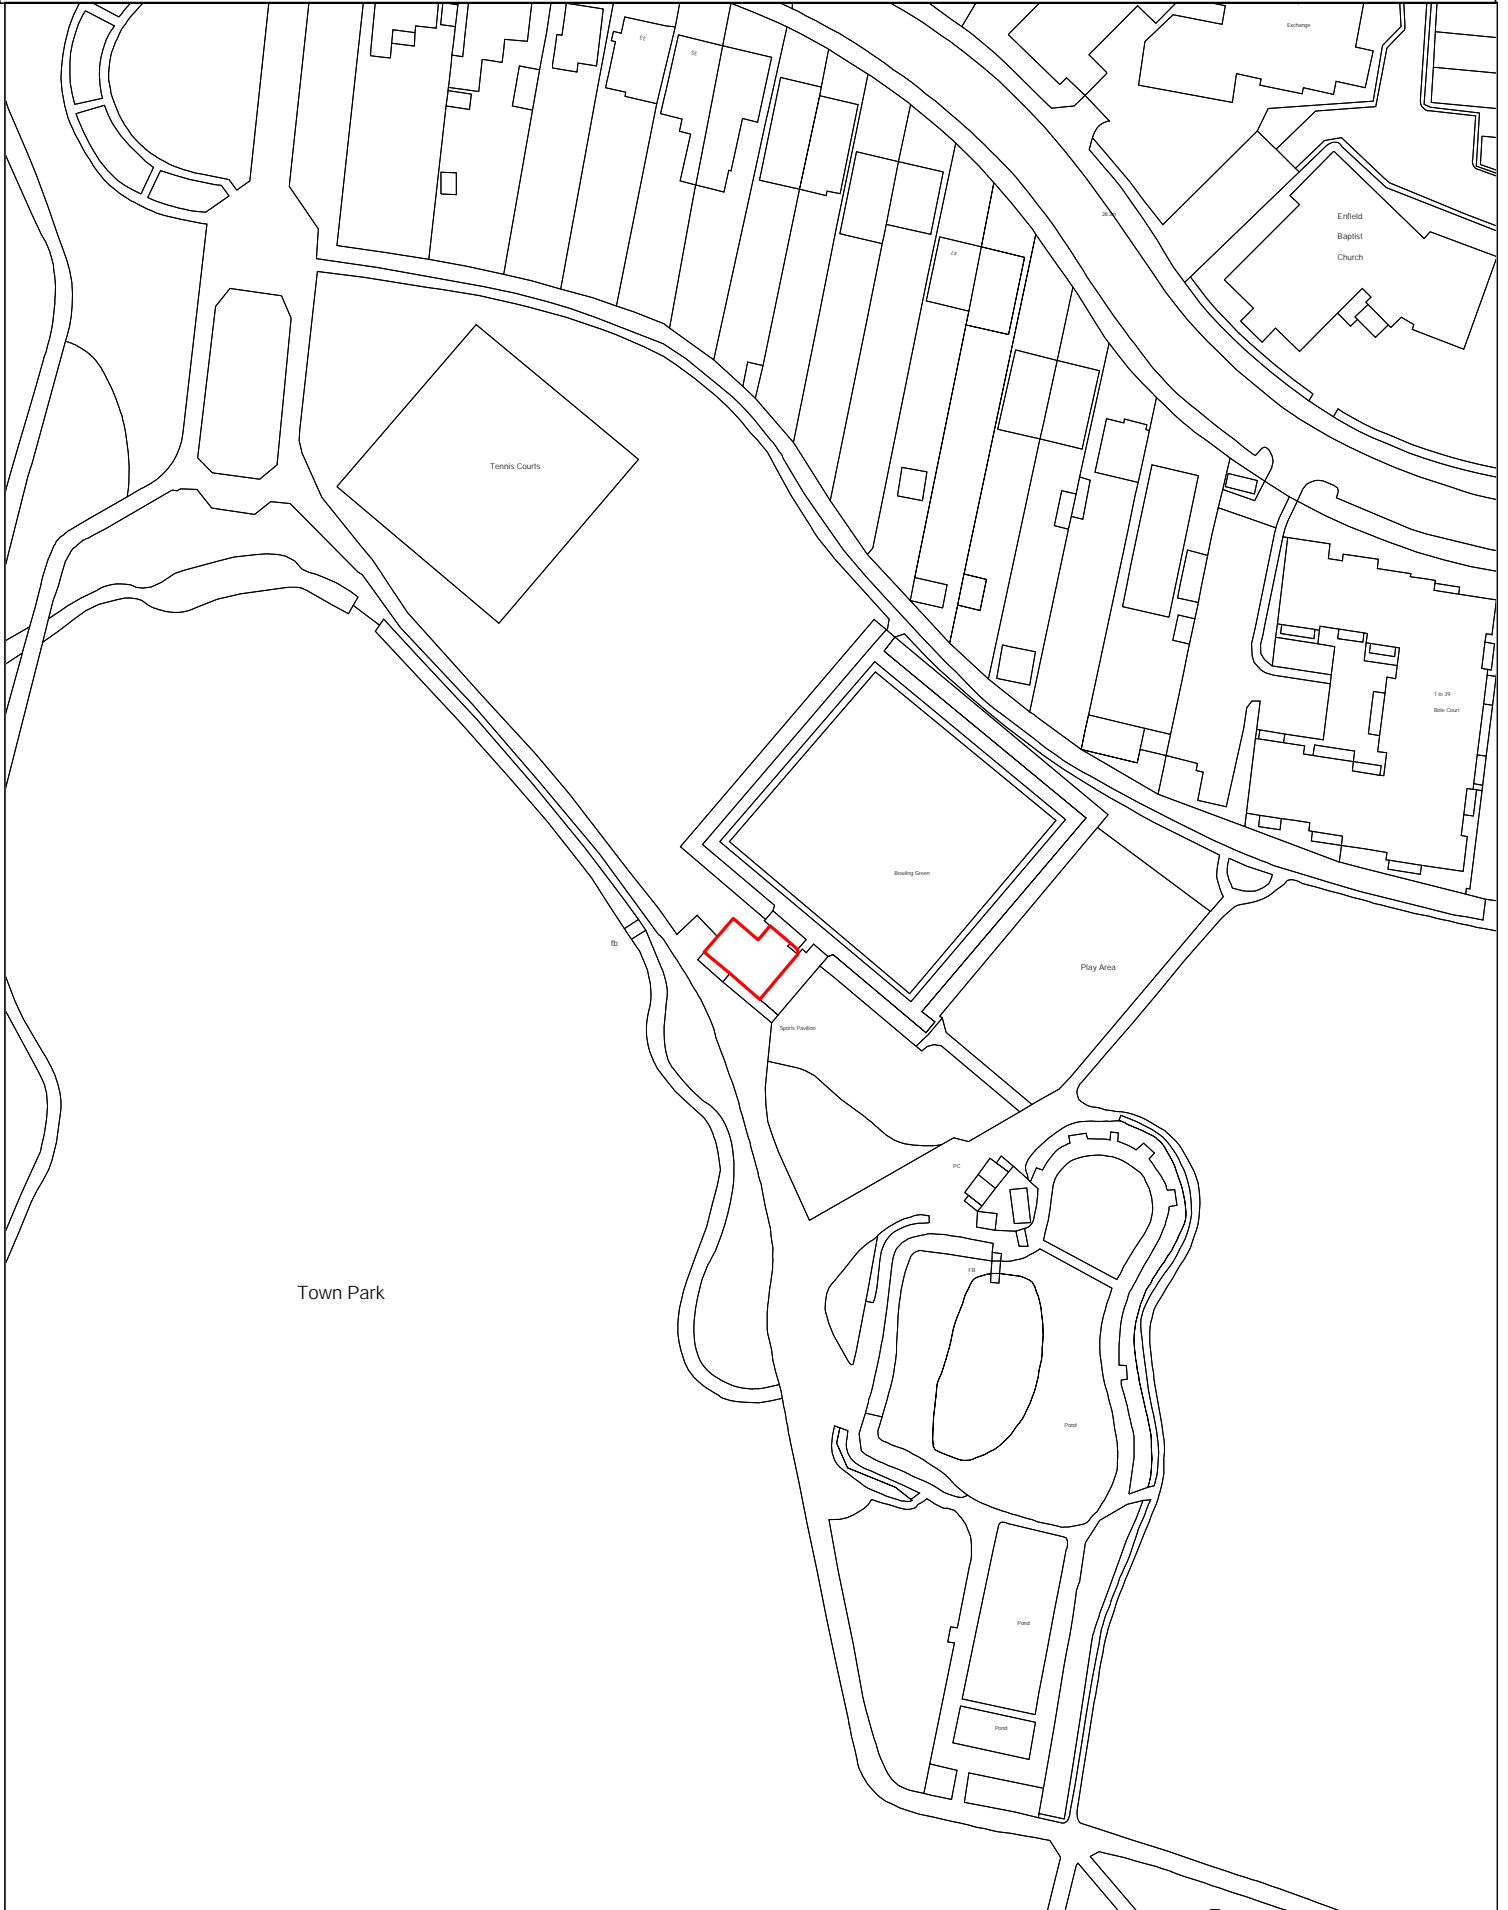

TOWN PARK CAFE

Town Park

© Crown copyright
and database rights 2022
Ordnance Survey
Licence No. 100019820

Scale:- 1:1250
Paper Size:- A4
Date:- 26 September 2023
Map Produced By Asset Information Team/FH