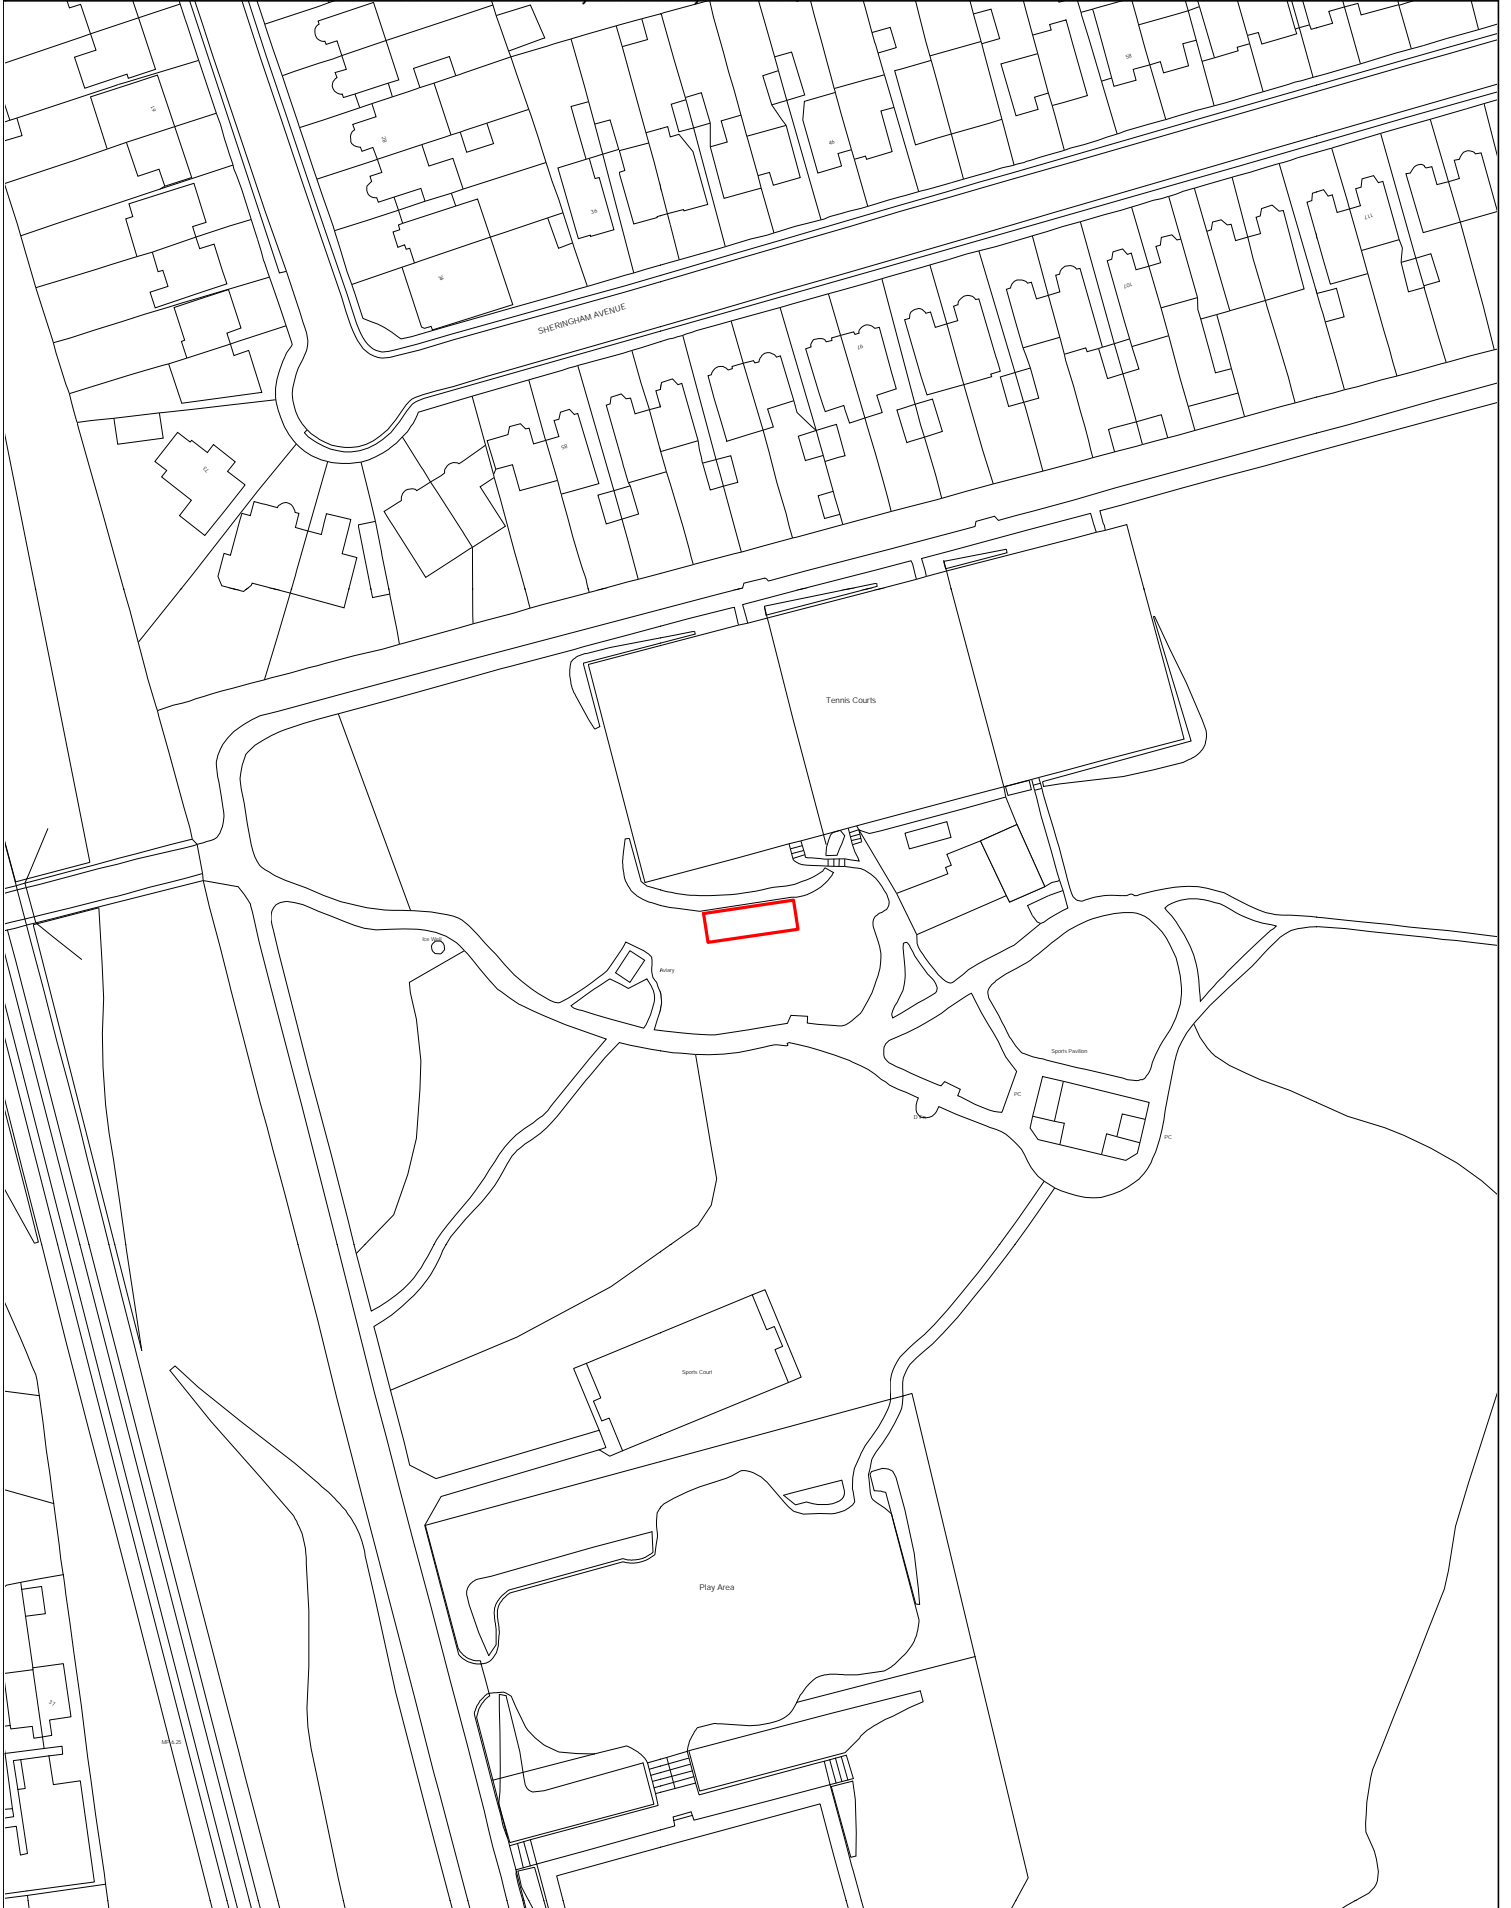

Oakwood Park Changing Room
Oakwood Park Road, London, N14 6QB

© Crown copyright
and database rights 2024
Ordnance Survey
Licence No. AC0000814360

Scale:- 1:1250
Paper Size:- A4
Date:- 22/01/2026
Map Produced By Asset Information Team/FH

Area: 72.56 Sqm

ENFIELD
Council
www.enfield.gov.uk